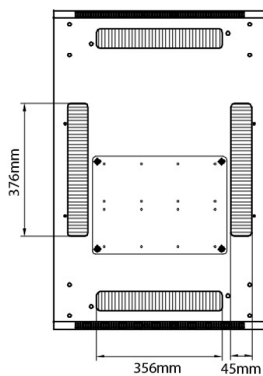

## Product drawings

Front

Side

Rear

Roof

Base

### Base Cut Out Dimensions

380 mm Wide  
by  
276 mm Deep (600 mm deep rack)  
476 mm Deep (800 mm deep rack)  
676 mm Deep (1000 mm deep rack)