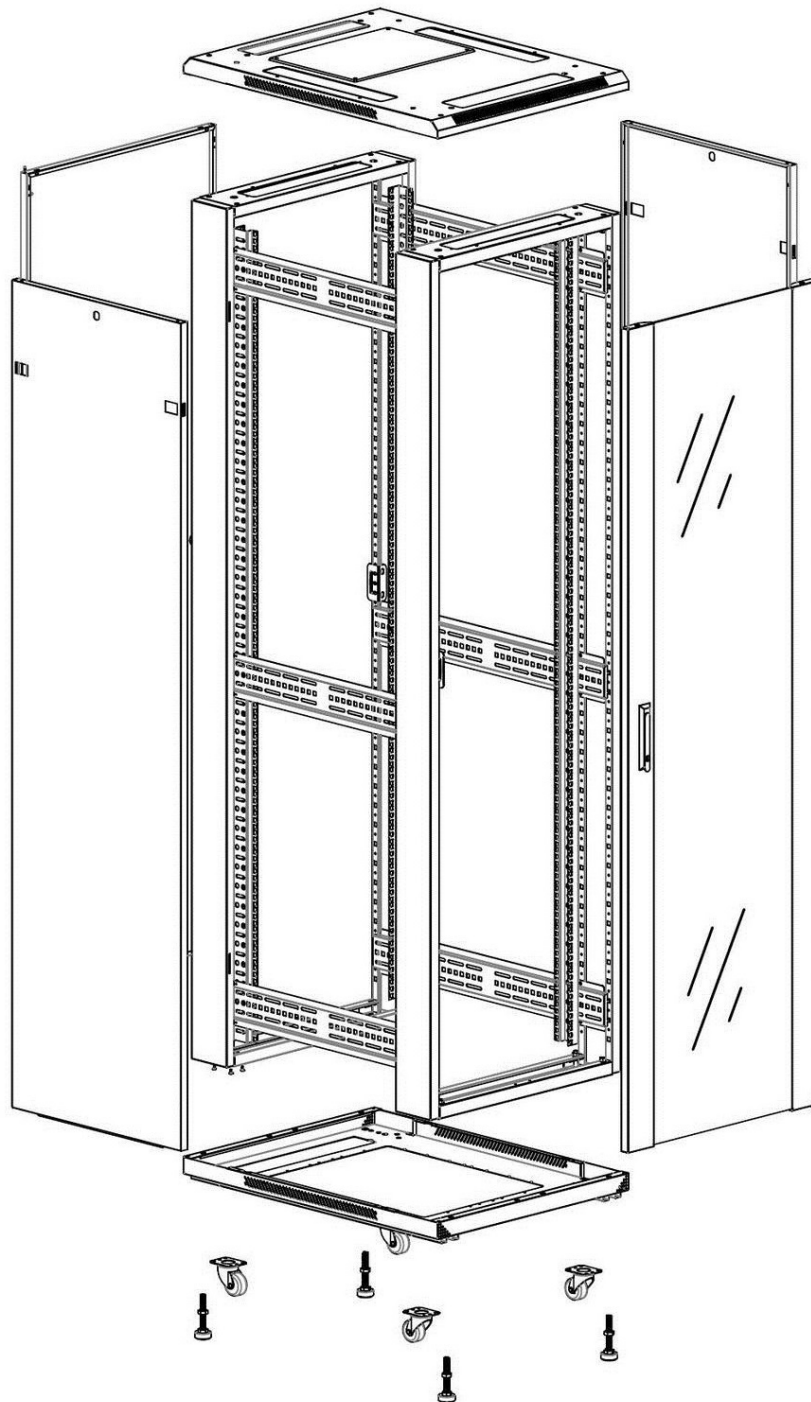

Standards

Standard	Detail
ANSI/EIA-310-E	Standard der Electronic Industries Association für horizontale Abstände, vertikale Lochabstände, Rack-Öffnung und Frontpanelbreite.
BS EN 60297-3-100:2009	Mechanische Strukturen für elektronisches Equipment. Abmessungen der mechanischen Strukturen der Serie 482,6 mm (19 Zoll). Grundlegende Abmessungen von Frontpanels, Sub-Racks, Chassis, Racks und Gehäusen
DIN 41494 Teil 1 & 7	Panel-Befestigungs racks für elektronisches Equipment; Racks und Panels, Abmessungen; Abmessungen von Gehäusen und Racksuiten
RoHS-II/III (2011/65/EU & 2015/863): 2023	Our products, demonstrate full adherence to the regulatory stipulations of the EU Directive 2011/65/EU (RoHS-II) and its corresponding delegated directive 2015/863 (RoHS-III).
WFD: 2023	Compliant to Waste Framework Directive
SCIP: 2023	Compliant - Does Not Contain Substances of Concern In articles as such or in complex objects (Products)
POPs (EU) No 2019/1021	EU Regulation for the restriction of Persistent Organic Pollutants.

Produktbilder

Four-way brush entry roof panel

Quick-slam latch side panels

Swing handle glass front door

Steel rear door

Large base entry

U height profile markings

Environ CR600 24U Rack 600 x 800 mm Glas (F)
Stahl (R) B/Panels No/Mgmt Schwarz - Flatpack

Teil-Nummer: 542-2468-GSBN-BK-FP

excel
without compromise.

Explosionsansicht

Produktzeichnungen

Front

Side

Rear

Roof