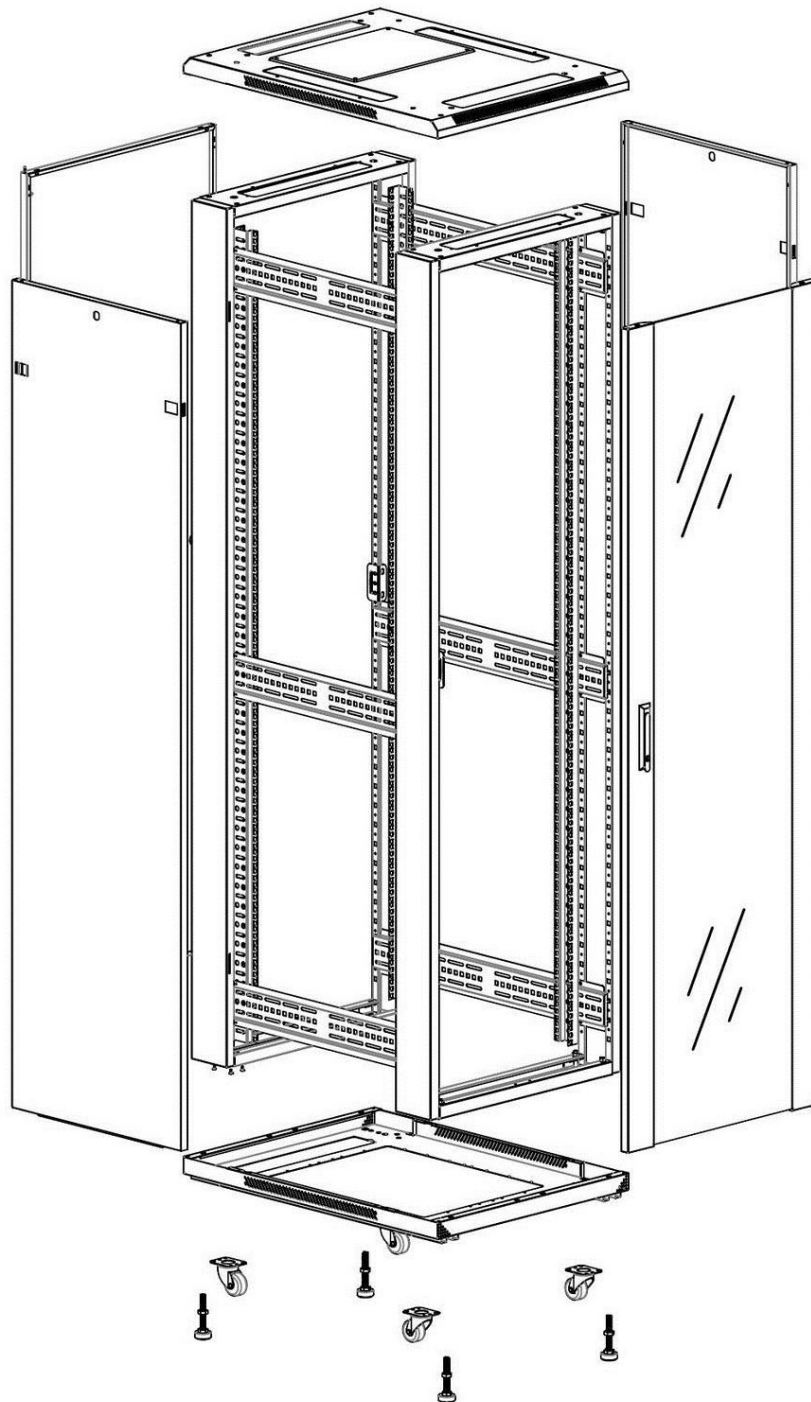

Environ CR600 24U Rack 600x800mm Glass (F)
Steel (R) B/Panels No/Mgmt Grey White

Item Code: 542-2468-GSBN-GW

excel
without compromise.

Exploded view