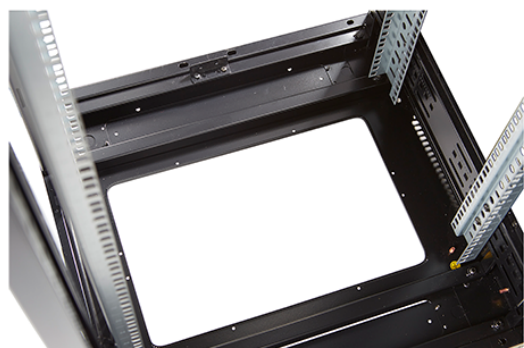

### Product images

Four-way brush entry roof panel

Quick-slam latch side panels

Swing handle glass front door

Steel rear door

Large base entry

U height profile markings

Environ CR600 24U Rack 600x800mm Glass (F)  
Steel (R) B/Panels No/Mgmt Grey White