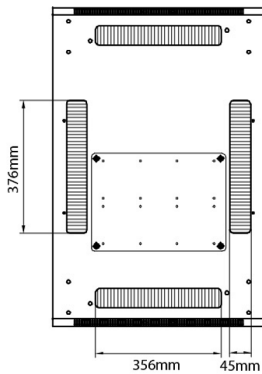

## Standards

| Standard                                  | Detail  |
|---|---|
| ANSI/EIA-310-E                            | Electronic Industries Association standard for horizontal spacing, vertical hole spacing, rack opening and front panel width  |
| BS EN 60297-3-100:2009                    | Mechanical structures for electronic equipment. Dimensions of mechanical structures of the 482,6 mm (19 in) series. Basic dimensions of front panels, subracks, chassis, racks and cabinets |
| DIN 41494 Part 1 & 7                      | Panel Mounting Racks For Electronics Equipments; Racks And Panels, Dimensions; Dimensions of cabinets and suites of racks   |
| RoHS-II/III (2011/65/EU & 2015/863): 2023 | Our products, demonstrate full adherence to the regulatory stipulations of the EU Directive 2011/65/EU (RoHS-II) and its corresponding delegated directive 2015/863 (RoHS-III).             |
| WFD: 2023                                 | Compliant to Waste Framework Directive  |
| SCIP: 2023                                | Compliant - Does Not Contain Substances of Concern In articles as such or in complex objects (Products)   |
| POPs (EU) No 2019/1021                    | EU Regulation for the restriction of Persistent Organic Pollutants.   |

Front

Side

Rear

Roof

Base

Base Cut Out Dimensions

380 mm Wide  
by  
276 mm Deep (600 mm deep rack)  
476 mm Deep (800 mm deep rack)  
676 mm Deep (1000 mm deep rack)

Part Number Table