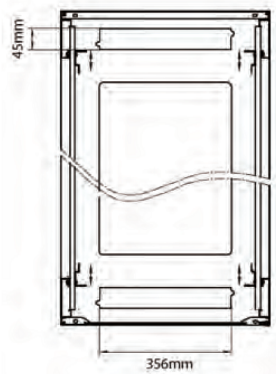

Front

Side

Rear

Roof

Base

Base Cut Out Dimensions

380 mm Wide  
by  
276 mm Deep (600 mm deep rack)  
476 mm Deep (800 mm deep rack)  
676 mm Deep (1000 mm deep rack)

Part Number Table