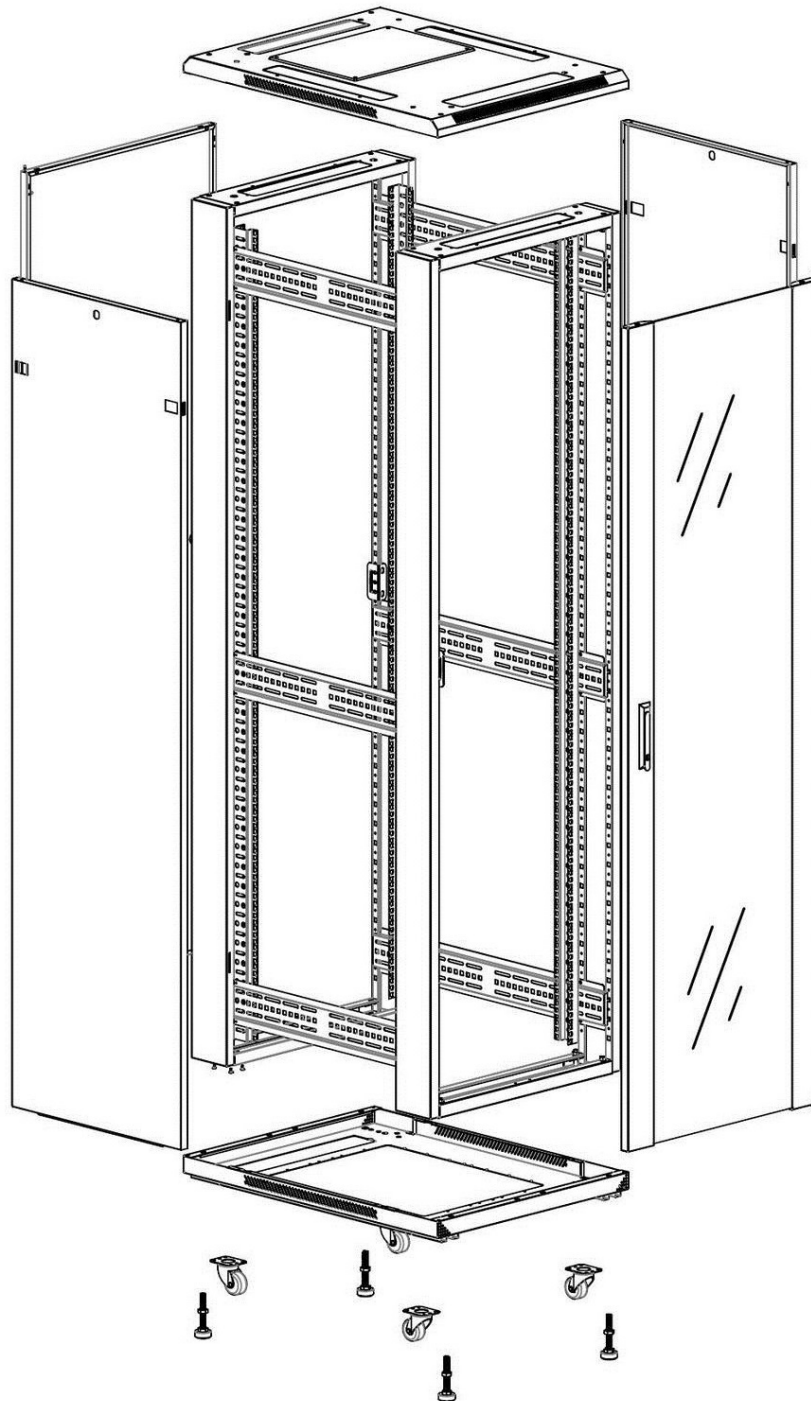

Environ CR600 24U Rack 600x800mm Glass (F) Steel (R)
B/Panels No/Mgmt Grey White Flat Pack

Part Code: 542-2468-GSBN-GW-FP

sales@excel-networking.com
excel-networking.com

Exploded view