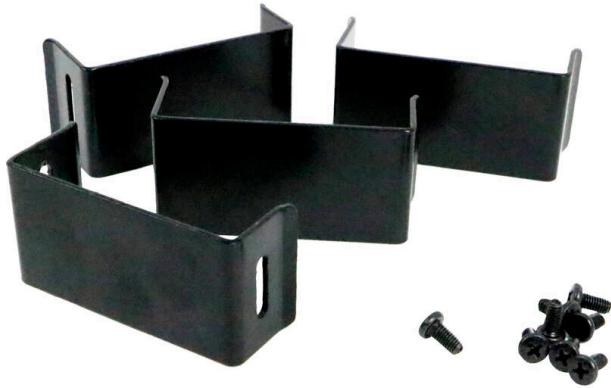

# Excel SR-ER/CR Baying Kit Black

Item Code: 542-248-BK

✕ Only for combinations of CR/SR or ER/SR

✕ Fixing screws included

✕ Choice of colours

✕ CIBSE TM65 Embodied Carbon: 1.923 kg CO2e

## Product Overview

The Excel Environ CR/ER-SR baying kit has been designed to enable the baying of the CR/ER Series to the SR Series of cabinets.

## Product Specifications

Feature	Values
Model	Fastening profile
Material	Metal
Colour	Black
RAL-number	9004