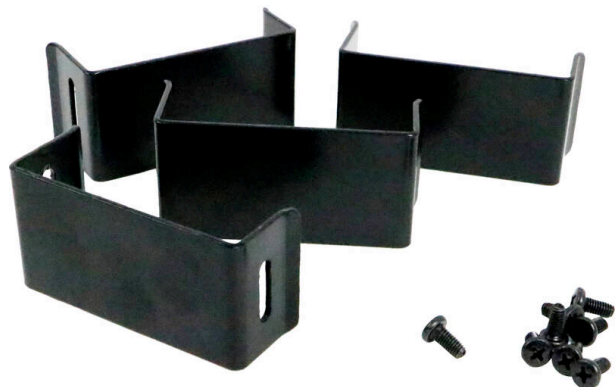

# Excel SR-ER/CR Baying Kit Black

Item Code: 542-248-BK

Only for combinations of CR/SR or ER/SR

Fixing screws included

Choice of colours

CIBSE TM65 Embodied Carbon: 1.932 kg CO2e

## Product Overview

The Excel Environ CR/ER-SR baying kit has been designed to enable the baying of the CR/ER Series to the SR Series of cabinets.

## Product Specifications

Feature	Values
Model	Fastening profile
Material	Metal
Colour	Black
RAL-number	9004