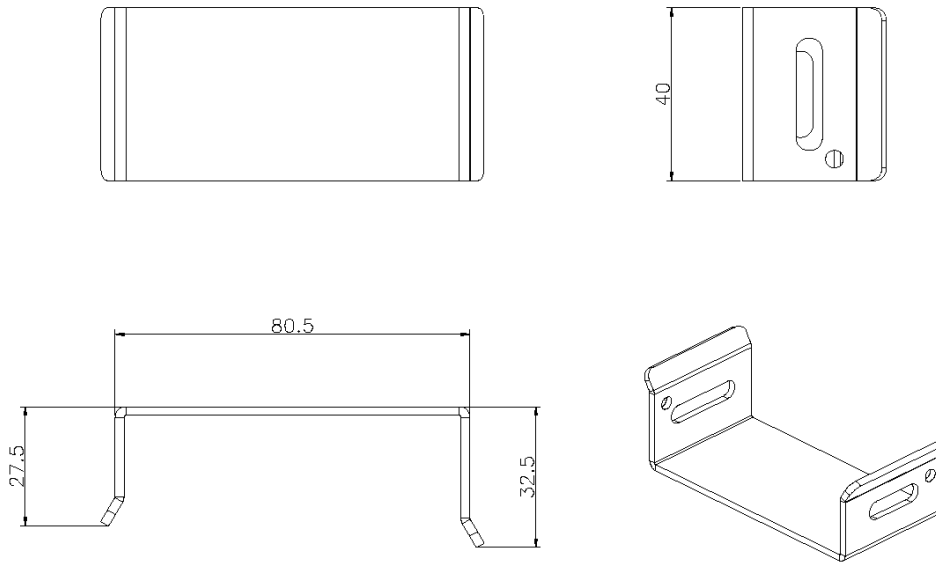

# Excel SR-ER/CR Baying Kit Black

Item Code: 542-248-BK

✕ Only for combinations of CR/SR or ER/SR

✕ Fixing screws included

✕ Choice of colours

✕ CIBSE TM65 Embodied Carbon: 1.923 kg CO2e

## Product Specifications

Feature	Values
Model	Fastening profile
Material	Metal
Colour	Black
RAL-number	9004

## Product drawing