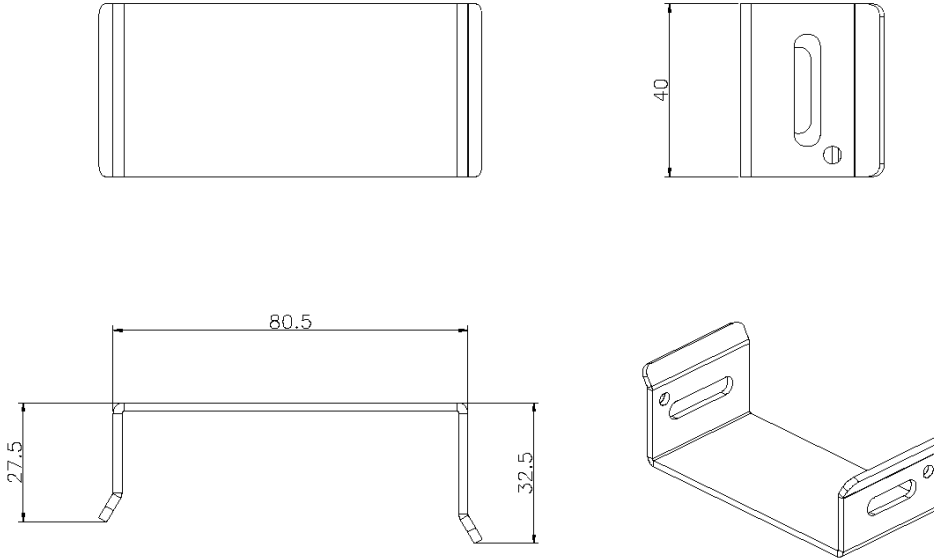

# Excel SR-ER/CR Baying Kit Black

Item Code: 542-248-BK

Only for combinations of CR/SR or ER/SR

Fixing screws included

Choice of colours

CIBSE TM65 Embodied Carbon: 1.932 kg CO2e

## Product Specifications

Feature	Values
Model	Fastening profile
Material	Metal
Colour	Black
RAL-number	9004

## Product drawing