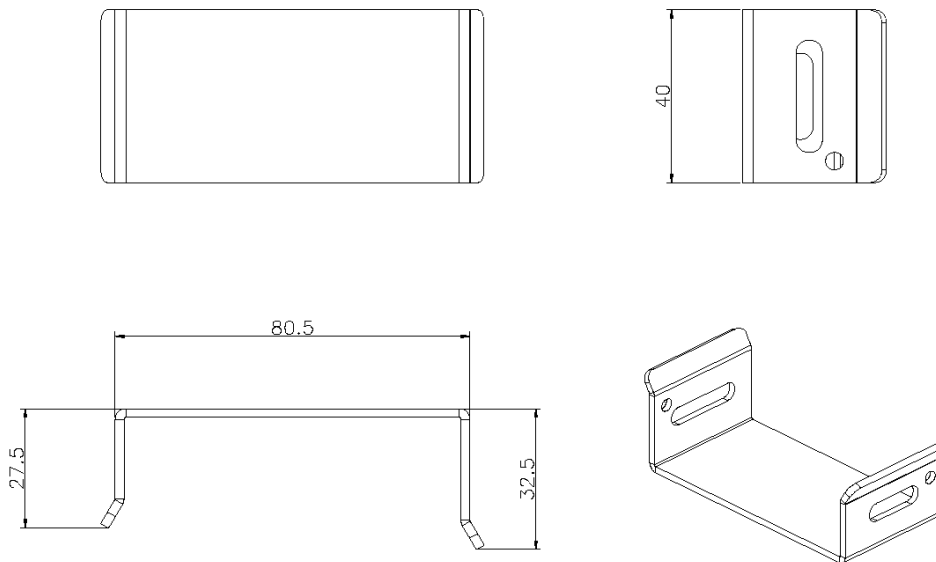

Excel SR-ER/CR Baying Kit Grey/White

Part Code: 542-248-GW

sales@excel-networking.com
excel-networking.com

Colour **Grey White**

RAL-number **9002**

Product drawing

Standards

Applicable standard	Detail
Directive 2011/65/EU (RoHS II)	Restriction of the Use of Certain Hazardous Substances in Electrical and Electronic Equipment — compliant. Applies within EU member states).
Directive (EU) 2015/863 (RoHS III)	Amending Directive 2011/65/EU to add four phthalates (DEHP, BBP, DBP, DIBP) to Annex II — compliant.
Directive 2008/98/EC (WFD)	Waste Framework Directive — compliant. Implemented in the UK through the Waste (England and Wales) Regulations 2011 (SI 2011 No. 988).