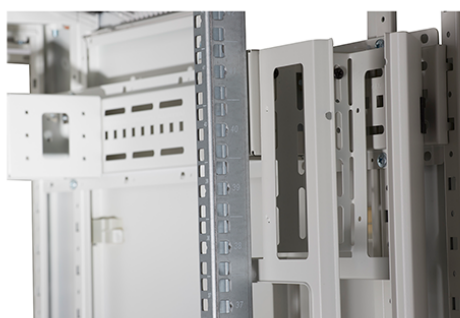

### Product images

Four-way brush entry roof panel

Quick-slam latch side panels

Swing handle glass front door

Steel rear door

Large base entry

High-density vertical cable management

Environ CR800 24U Rack 800x1000 mm Glass (F)  
Steel (R) B/Panels Fr/Mgmt Black