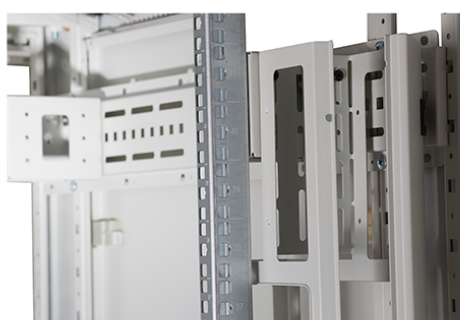

### Product images

Four-way brush entry roof panel

Quick-slam latch side panels

Swing handle glass front door

Steel rear door

Large base entry

High-density vertical cable management

Environ CR800 24U Rack 800x1000 mm Glass (F)  
Steel (R) B/Panels Fr/Mgmt Black