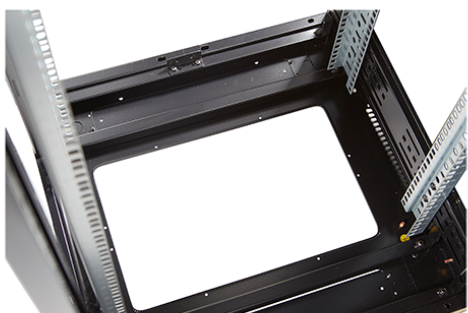

### Product images

Four-way brush entry roof panel

Quick-slam latch side panels

Swing handle glass front door

Steel rear door

Large base entry

High-density vertical cable management

Environ CR800 24U Rack 800x1000 mm Glass (F)  
Steel (R) B/Panels Fr/Mgmt Black