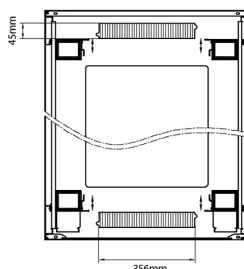

## Standards

Standard	Detail
ANSI/EIA-310-E	Electronic Industries Association standard for horizontal spacing, vertical hole spacing, rack opening and front panel width
BS EN 60297-3-100:2009	Mechanical structures for electronic equipment. Dimensions of mechanical structures of the 482,6 mm (19 in) series. Basic dimensions of front panels, subracks, chassis, racks and cabinets
DIN 41494 Part 1 & 7	Panel Mounting Racks For Electronics Equipments; Racks And Panels, Dimensions; Dimensions of cabinets and suites of racks
RoHS-II/III (2011/65/EU & 2015/863): 2023	Our products, demonstrate full adherence to the regulatory stipulations of the EU Directive 2011/65/EU (RoHS-II) and its corresponding delegated directive 2015/863 (RoHS-III).
WFD: 2023	Compliant to Waste Framework Directive
SCIP: 2023	Compliant - Does Not Contain Substances of Concern In articles as such or in complex objects (Products)
POPs (EU) No 2019/1021	EU Regulation for the restriction of Persistent Organic Pollutants.

Base

Base Cut Out Dimensions

580 mm Wide  
by  
276 mm Deep (600 mm deep rack)  
476 mm Deep (800 mm deep rack)  
676 mm Deep (1000 mm deep rack)

Part Number Table

Part Number	Description
542-1588-GSBF-BK	Environ CR600 15U Rack 800x800 mm Glass (F) Steel (R) B/Panels Fr/Mgmt Black
542-2088-GSBF-BK	Environ CR800 20U Rack 800x800 mm Glass (F) Steel (R) B/Panels Fr/Mgmt Black