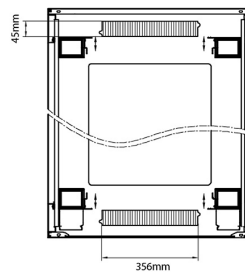

## Standards

Standard	Detail
ANSI/EIA-310-E	Electronic Industries Association standard for horizontal spacing, vertical hole spacing, rack opening and front panel width
BS EN 60297-3-100:2009	Mechanical structures for electronic equipment. Dimensions of mechanical structures of the 482,6 mm (19 in) series. Basic dimensions of front panels, subracks, chassis, racks and cabinets
DIN 41494 Part 1 & 7	Panel Mounting Racks For Electronics Equipments; Racks And Panels, Dimensions; Dimensions of cabinets and suites of racks
RoHS-II/III (2011/65/EU & 2015/863): 2023	Our products, demonstrate full adherence to the regulatory stipulations of the EU Directive 2011/65/EU (RoHS-II) and its corresponding delegated directive 2015/863 (RoHS-III).
WFD: 2023	Compliant to Waste Framework Directive
SCIP: 2023	Compliant - Does Not Contain Substances of Concern In articles as such or in complex objects (Products)
POPs (EU) No 2019/1021	EU Regulation for the restriction of Persistent Organic Pollutants.

Base

Base Cut Out Dimensions

580 mm Wide  
by  
276 mm Deep (600 mm deep rack)  
476 mm Deep (800 mm deep rack)  
676 mm Deep (1000 mm deep rack)

Part Number Table

Part Number	Description
542-1588-GSBF-BK	Environ CR600 15U Rack 800x800 mm Glass (F) Steel (R) B/Panels Fr/Mgmt Black
542-2088-GSBF-BK	Environ CR800 20U Rack 800x800 mm Glass (F) Steel (R) B/Panels Fr/Mgmt Black