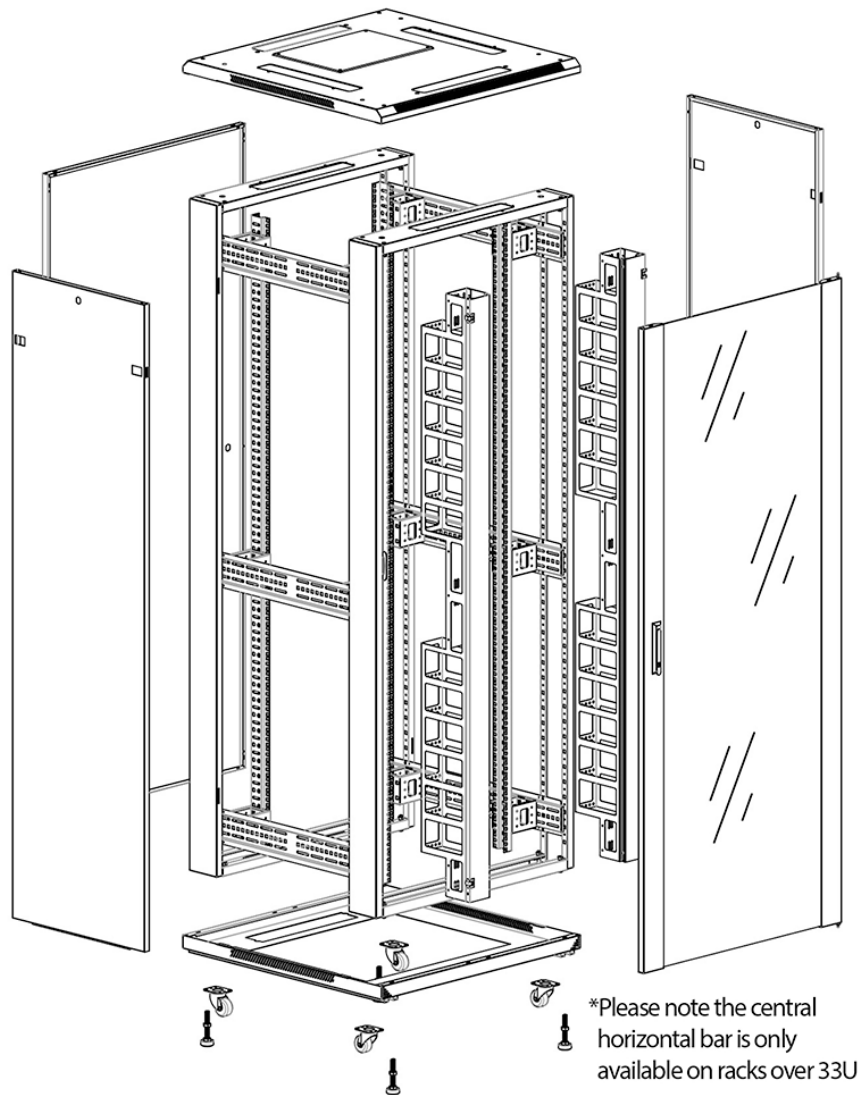

Environ CR800 24U Rack 800x1000 mm Glass (F)
Steel (R) B/Panels Fr/Mgmt Black

Item Code: 542-24810-GSBF-BK

excel
without compromise.

Product drawings