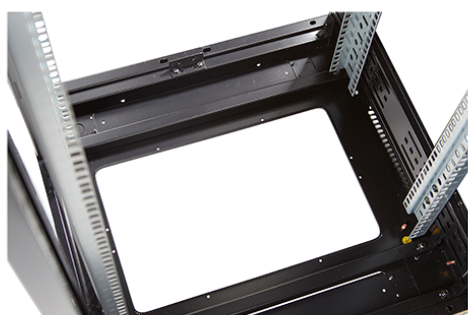

### Product images

Four-way brush entry roof panel

Quick-slam latch side panels

Swing handle glass front door

Steel rear door

Large base entry

High-density vertical cable management

Environ CR800 24U Rack 800x1000 mm Glass (F)  
Steel (R) B/Panels Fr/Mgmt Black