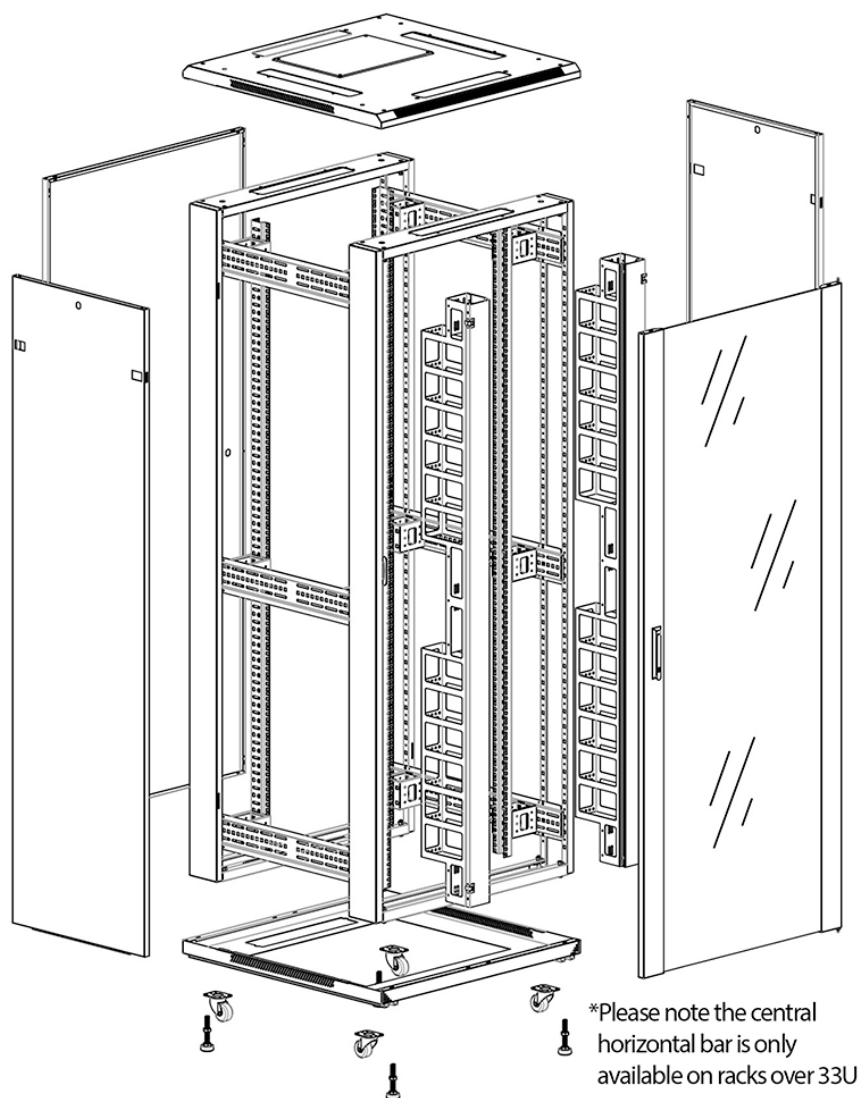

Environ CR800 24U Rack 800x1000 mm Glass (F)
Steel (R) B/Panels Fr/Mgmt Black

Item Code: 542-24810-GSBF-BK

excel
without compromise.

Product drawings