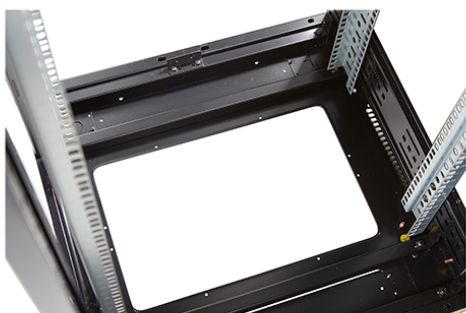

### Product images

Four-way brush entry roof panel

Quick-slam latch side panels

Swing handle glass front door

Steel rear door

Large base entry

High-density vertical cable management

Environ CR800 24U Rack 800x1000 mm Glass (F)  
Steel (R) B/Panels Fr/Mgmt Black