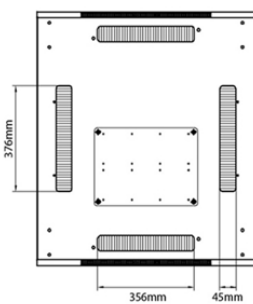

excel
without compromise.

Product drawings

Front

Side

Rear

Roof

Base

Base Cut Out Dimensions

580 mm Wide
by
276 mm Deep (600 mm deep rack)
476 mm Deep (800 mm deep rack)
676 mm Deep (1000 mm deep rack)

Environ ER800 24U Rack 800x1000 mm W/Vented (F) D/Vented (R) B/Panels F/Mgmt Black

Item Code: 542-24810-WDBF-BK