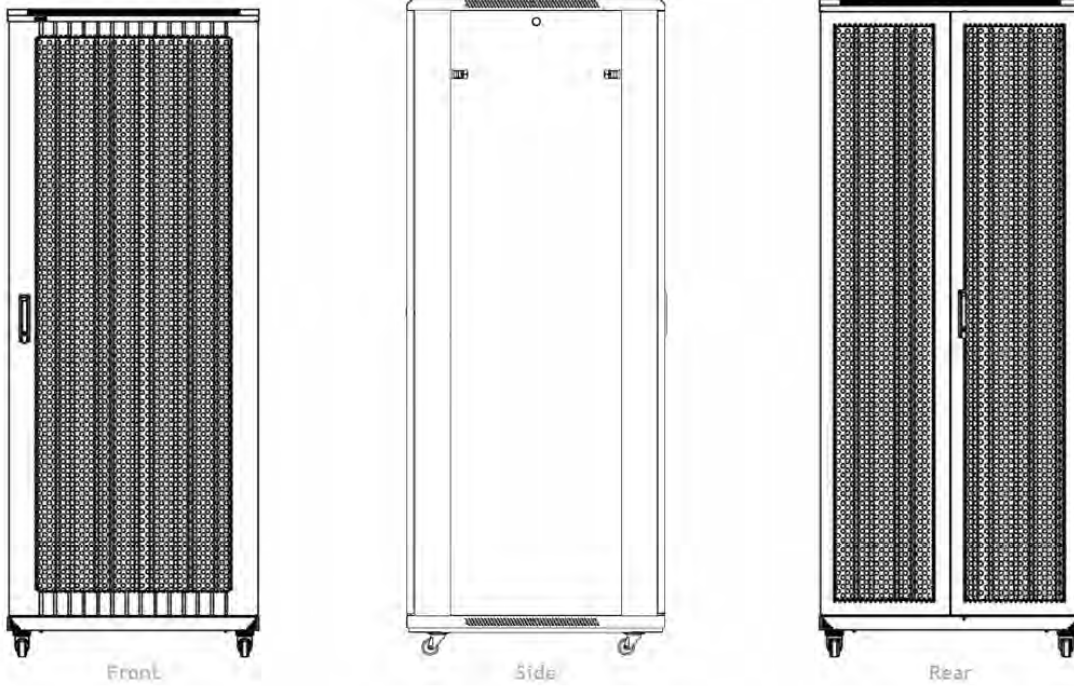

Quick-slam latch side panels

Swing handle wave vented front door

Wardrobe vented rear doors

Large base entry

High-density vertical cable management

Environ ER800 24U Rack 800x1000 mm W/Vented (F)
D/Vented (R) B/Panels F/Mgmt Black

Part Code: 542-24810-WDBF-BK

sales@excel-networking.com
excel-networking.com

Product drawings

Roof

Base

Base Cut Out Dimensions

- 580 mm Wide by
- 276 mm Deep (600 mm deep rack)
- 476mm Deep (800 mm deep rack)
- 676 mm Deep (1000 mm deep rack)