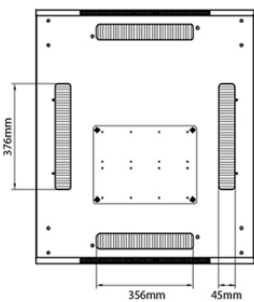

Standards

| Standard | Detail |
|---|---|
| ANSI/EIA-310-E | Electronic Industries Association standard for horizontal spacing, vertical hole spacing, rack opening and front panel width |
| BS EN 60297-3-100:2009 | Mechanical structures for electronic equipment. Dimensions of mechanical structures of the 482,6 mm (19 in) series. Basic dimensions of front panels, subracks, chassis, racks and cabinets |
| DIN 41494 Part 1 & 7 | Panel Mounting Racks For Electronics Equipments; Racks And Panels, Dimensions; Dimensions of cabinets and suites of racks |
| RoHS-II/III (2011/65/EU & 2015/863): 2023 | Our products, demonstrate full adherence to the regulatory stipulations of the EU Directive 2011/65/EU (RoHS-II) and its corresponding delegated directive 2015/863 (RoHS-III). |
| WFD: 2023 | Compliant to Waste Framework Directive |
| SCIP: 2023 | Compliant - Does Not Contain Substances of Concern In articles as such or in complex objects (Products) |
| POPs (EU) No 2019/1021 | EU Regulation for the restriction of Persistent Organic Pollutants. |

excel
without compromise.

Product drawings

Front

Side

Rear

Roof

Base

Base Cut Out Dimensions

580 mm Wide
by
276 mm Deep (600 mm deep rack)
476 mm Deep (800 mm deep rack)
676 mm Deep (1000 mm deep rack)

Environ ER800 24U Rack 800x1000 mm W/Vented (F) D/Vented (R) B/Panels F/Mgmt Black

Item Code: 542-24810-WDBF-BK