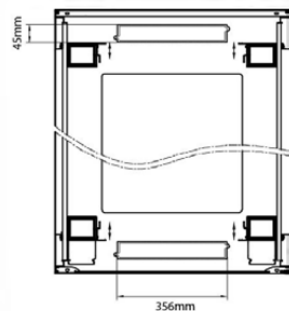

excel
without compromise.

Product drawings

Front

Side

Rear

Roof

Base

Base Cut Out Dimensions

580 mm Wide
by
276 mm Deep (600 mm deep rack)
476 mm Deep (800 mm deep rack)
676 mm Deep (1000 mm deep rack)

Environ ER800 24U Rack 800x1000 mm W/Vented (F) D/Vented (R) B/Panels F/Mgmt Black

Item Code: 542-24810-WDBF-BK