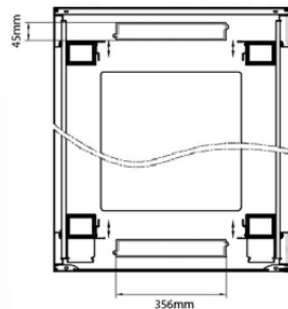

excel
without compromise.

Product drawings

Front

Side

Rear

Roof

Base

Base Cut Out Dimensions

580 mm Wide
by
276 mm Deep (600 mm deep rack)
476 mm Deep (800 mm deep rack)
676 mm Deep (1000 mm deep rack)

Environ ER800 24U Rack 800x1000 mm W/Vented (F) D/Vented (R) B/Panels F/Mgmt Black

Item Code: 542-24810-WDBF-BK