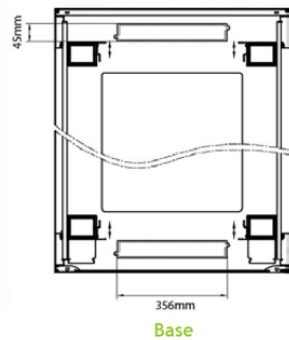

Standards

Standard	Detail
ANSI/EIA-310-E	Electronic Industries Association standard for horizontal spacing, vertical hole spacing, rack opening and front panel width
BS EN 60297-3-100:2009	Mechanical structures for electronic equipment. Dimensions of mechanical structures of the 482,6 mm (19 in) series. Basic dimensions of front panels, subracks, chassis, racks and cabinets

Part Code: 542-24810-WDBF-BK

sales@excel-networking.com
excel-networking.com

Product drawings

Roof

Base

Base Cut Out Dimensions

- 580 mm Wide by
- 276 mm Deep (600 mm deep rack)
- 476mm Deep (800 mm deep rack)
- 676 mm Deep (1000 mm deep rack)