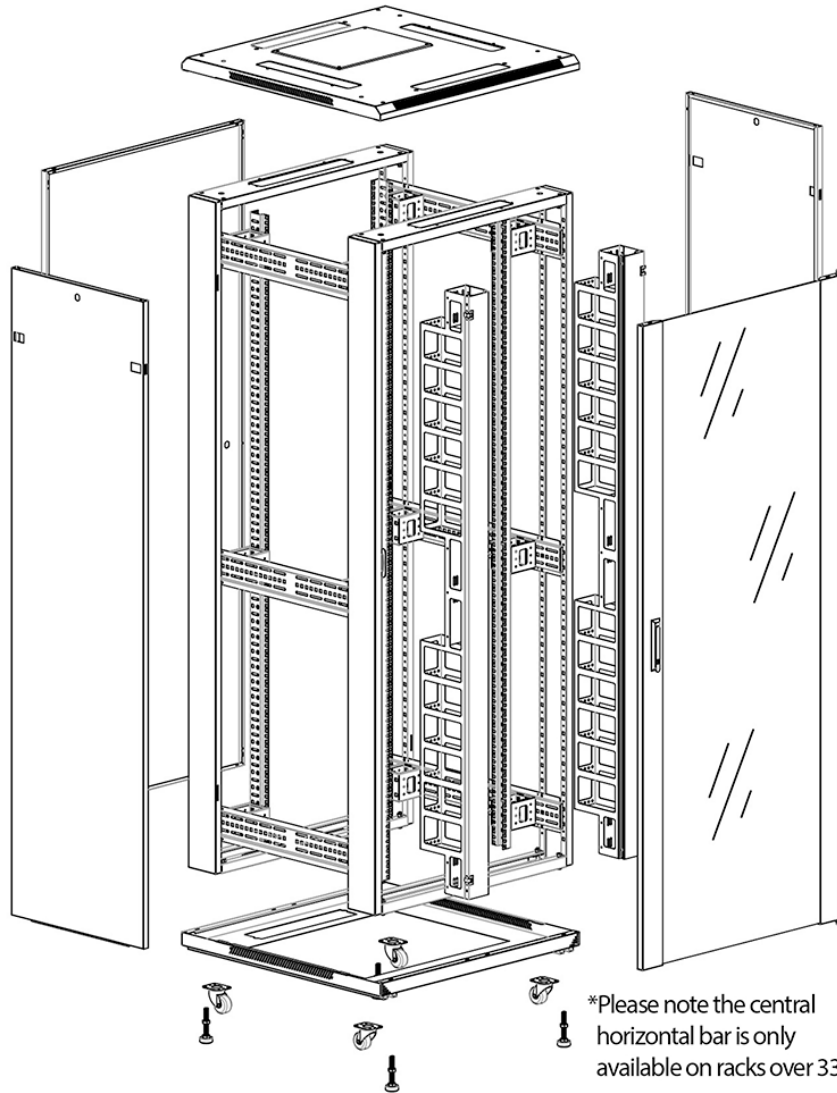

Environ CR800 24U Rack 800x600mm Glass (F) Steel (R)
B/Panels F/Mgmt Black

Part Code: 542-2486-GSBF-BK

sales@excel-networking.com
excel-networking.com

Product drawings