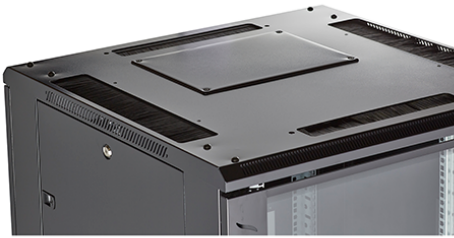

Environ CR800 24U Rack 800x600mm Glass (F) Steel (R)
B/Panels F/Mgmt Black

Part Code: 542-2486-GSBF-BK

sales@excel-networking.com
excel-networking.com

Product images

Four-way brush entry roof panel