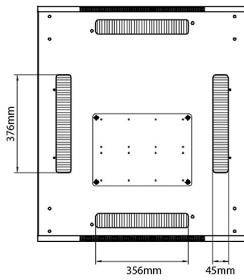

## Product drawings

Front

Side

Rear

Roof

Base

### Base Cut Out Dimensions

580 mm Wide  
by  
276 mm Deep (600 mm deep rack)  
476 mm Deep (800 mm deep rack)  
676 mm Deep (1000 mm deep rack)