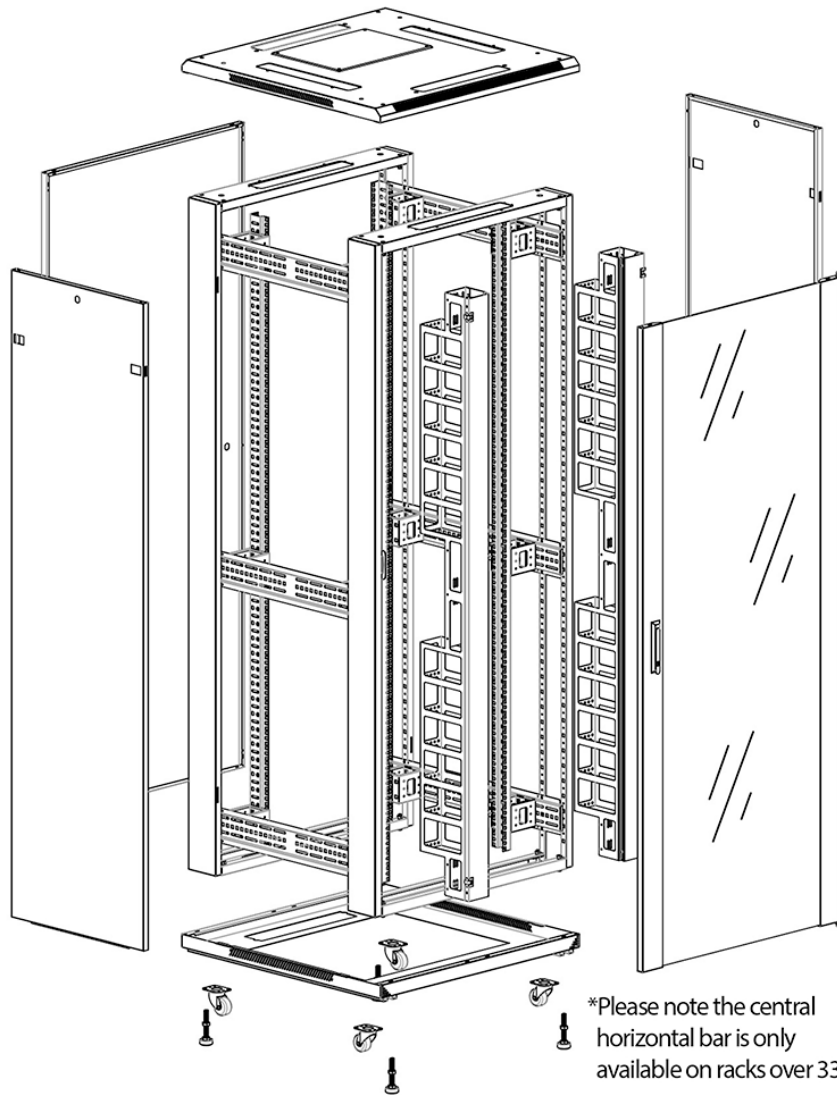

Environ CR800 24U Rack 800x600mm Glass (F) Steel (R)
B/Panels F/Mgmt Black

Part Code: 542-2486-GSBF-BK

sales@excel-networking.com
excel-networking.com

Product drawings