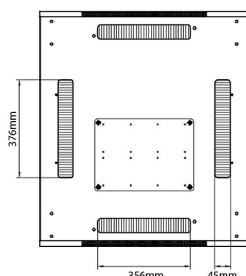

Environ CR800 24U Rack 800x600mm Glass (F)
Steel (R) B/Panels F/Mgmt Black

Item Code: 542-2486-GSBF-BK

Product drawings

Roof

Base Cut Out Dimensions

580 mm Wide
by
276 mm Deep (600 mm deep rack)
476 mm Deep (800 mm deep rack)
676 mm Deep (1000 mm deep rack)

Part Number Table

Part Number	Description
542-1588-GSBF-BK	Environ CR600 15U Rack 800x800 mm Glass (F) Steel (R) B/Panels Fr/Mgmt Black
542-2088-GSBF-BK	Environ CR800 20U Rack 800x800 mm Glass (F) Steel (R) B/Panels Fr/Mgmt Black