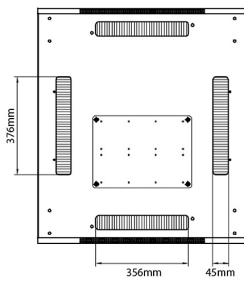

Standards

Standard	Detail
ANSI/EIA-310-E	Electronic Industries Association standard for horizontal spacing, vertical hole spacing, rack opening and front panel width
BS EN 60297-3-100:2009	Mechanical structures for electronic equipment. Dimensions of mechanical structures of the 482,6 mm (19 in) series. Basic dimensions of front panels, subracks, chassis, racks and cabinets

Product drawings

Environ CR800 24U Rack 800x600mm Glass (F) Steel (R) B/Panels F/Mgmt Black

Part Code: 542-2486-GSBF-BK

sales@excel-networking.com
excel-networking.com

Product drawings

Front

Side

Rear

Roof

Base

Base Cut Out Dimensions

580 mm Wide
by
276 mm Deep (600 mm deep rack)
476 mm Deep (800 mm deep rack)
676 mm Deep (1000 mm deep rack)

Environ CR800 24U Rack 800x600mm Glass (F) Steel (R) B/Panels F/Mgmt Black