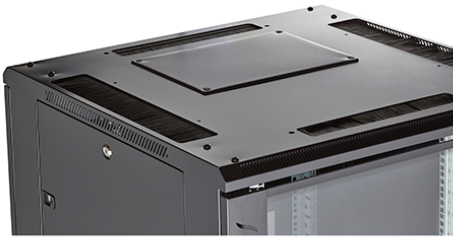

Environ CR800 24U Rack 800x600mm Glass (F) Steel (R)
B/Panels F/Mgmt Black

Part Code: 542-2486-GSBF-BK

sales@excel-networking.com
excel-networking.com

Product images

Four-way brush entry roof panel