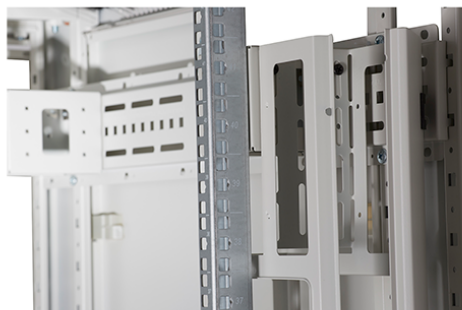

Steel rear door

High-density vertical cable management