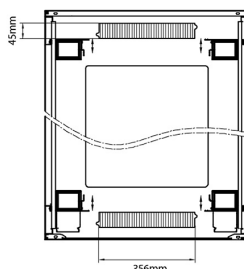

Base

Base Cut Out Dimensions

580 mm Wide
by
276 mm Deep (600 mm deep rack)
476 mm Deep (800 mm deep rack)
676 mm Deep (1000 mm deep rack)

Part Number Table

Part Number	Description
542-1588-GSBF-BK	Environ CR600 15U Rack 800x800 mm Glass (F) Steel (R) B/Panels Fr/Mgmt Black
542-2088-GSBF-BK	Environ CR800 20U Rack 800x800 mm Glass (F) Steel (R) B/Panels Fr/Mgmt Black