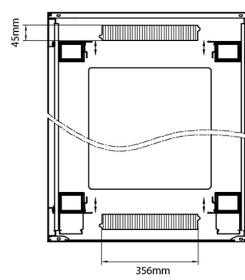

## Product drawings

Front

Side

Rear

Roof

Base

### Base Cut Out Dimensions

580 mm Wide  
by  
276 mm Deep (600 mm deep rack)  
476 mm Deep (800 mm deep rack)  
676 mm Deep (1000 mm deep rack)