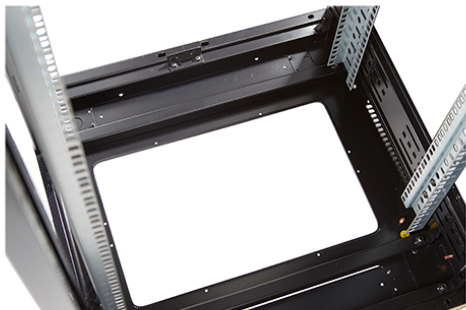

Large base entry