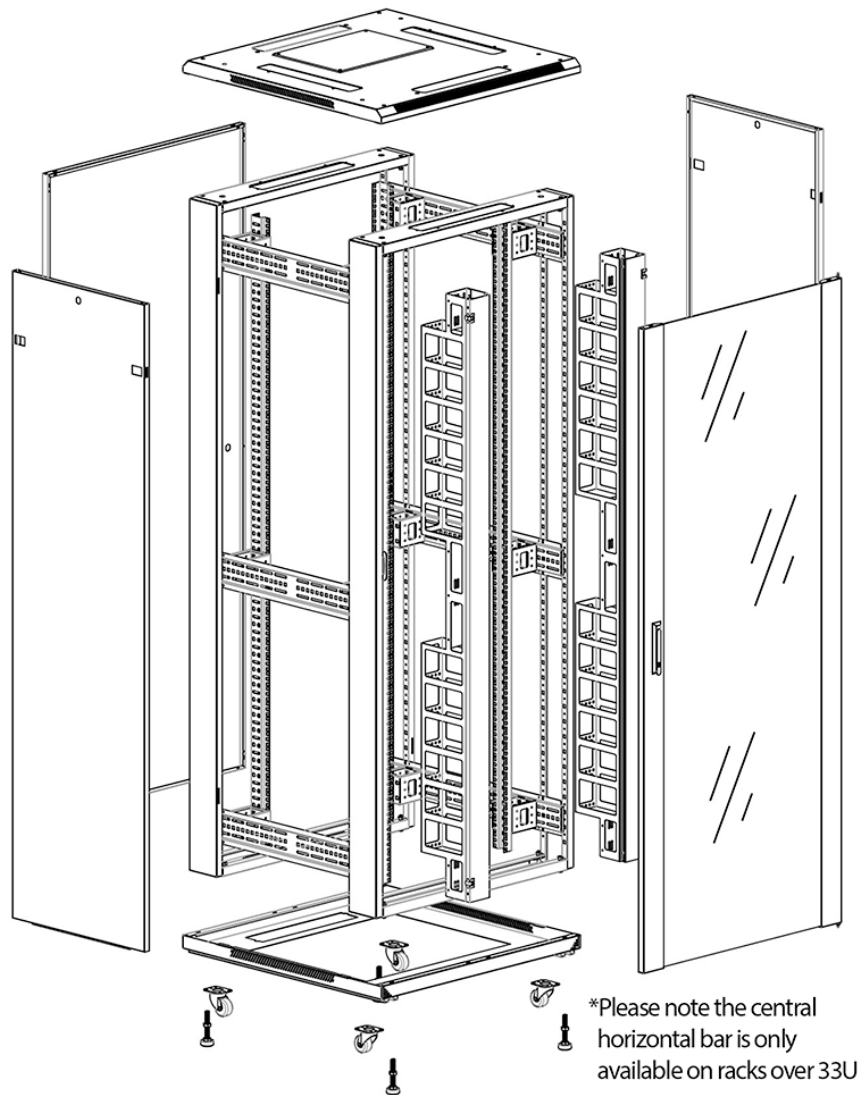

Steel rear door

Large base entry

High-density vertical cable management

Environ CR800 24U Rack 800x600mm Glass (F)
Steel (R) B/Panels F/Mgmt Black

Item Code: 542-2486-GSBF-BK

excel
without compromise.

Product drawings