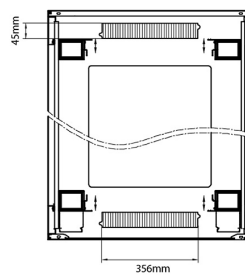

Product drawings

Environ CR800 24U Rack 800x600mm Glass (F) Steel (R) B/Panels F/Mgmt Black

Part Code: 542-2486-GSBF-BK

sales@excel-networking.com
excel-networking.com

Product drawings

Front

Side

Rear

Roof

Base

Base Cut Out Dimensions

580 mm Wide
by
276 mm Deep (600 mm deep rack)
476 mm Deep (800 mm deep rack)
676 mm Deep (1000 mm deep rack)

Environ CR800 24U Rack 800x600mm Glass (F) Steel (R) B/Panels F/Mgmt Black