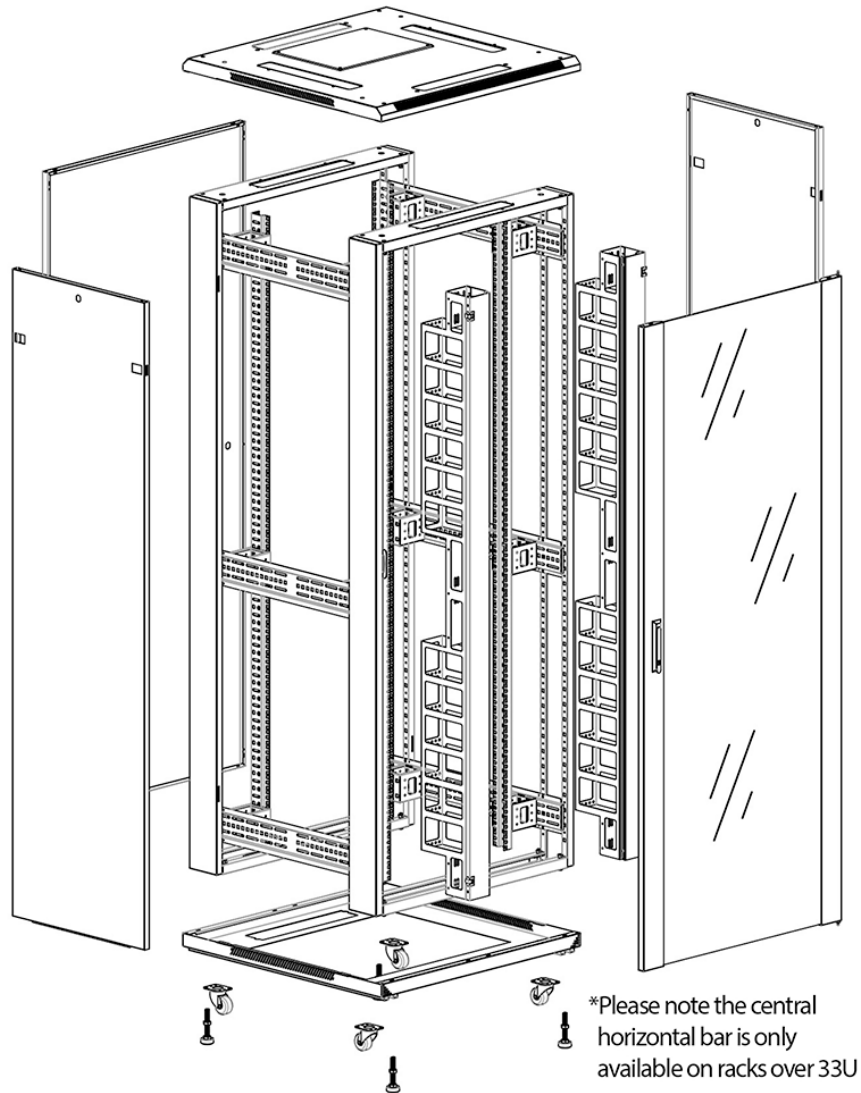

Environ CR800 Baie 24U 800x600mm Porte en verre (A) Porte en acier (F), Deux panneaux, Avant/Ma...

Référence du produit: 542-2486-GSBF-BK-FP

excel
without compromise.

Dessins de produits