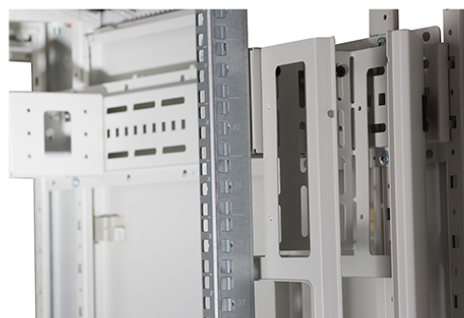

Quick-slam latch side panels

Swing handle glass front door

Steel rear door

Large base entry

High-density vertical cable management

Environ CR800 Baie 24U 800x600mm Porte en verre (A) Porte en acier (F), Deux panneaux, Avant/Ma...