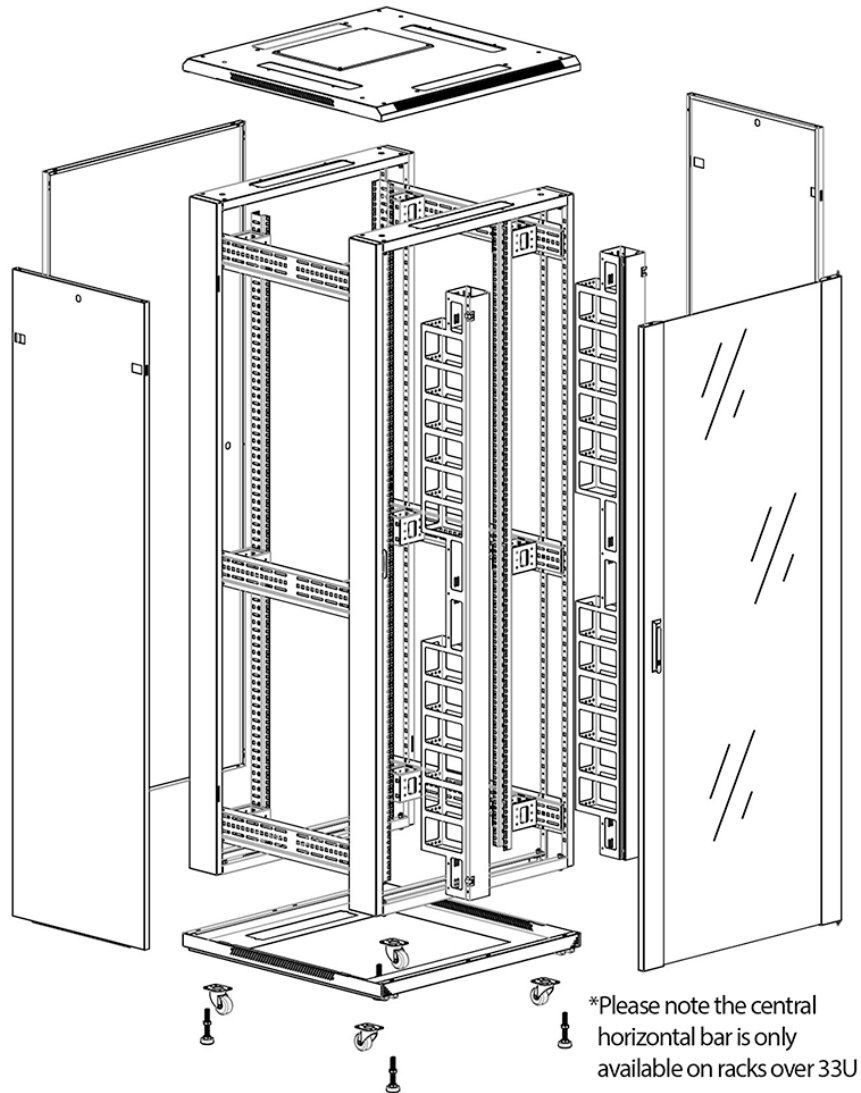

Environ CR800 Baie 24U 800x600 mm Porte en Verre (A) Porte en Acier (F), Deux Panneaux, Avant/M...

Référence du produit: 542-2486-GSBF-BK

excel
without compromise.

Dessins de produits