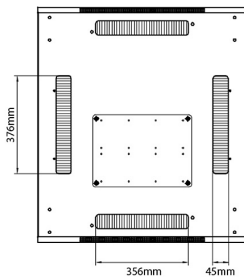

Environ CR800 24U Rack 800x600mm Glass (F) Steel (R) B/Panels F/Mgmt Grey White

Item Code: 542-2486-GSBF-GW

Standards

Standard	Detail
ANSI/EIA-310-E	Electronic Industries Association standard for horizontal spacing, vertical hole spacing, rack opening and front panel width
BS EN 60297-3-100:2009	Mechanical structures for electronic equipment. Dimensions of mechanical structures of the 482,6 mm (19 in) series. Basic dimensions of front panels, subracks, chassis, racks and cabinets
DIN 41494 Part 1 & 7	Panel Mounting Racks For Electronics Equipments; Racks And Panels, Dimensions; Dimensions of cabinets and suites of racks
RoHS-II/III (2011/65/EU & 2015/863): 2023	Our products, demonstrate full adherence to the regulatory stipulations of the EU Directive 2011/65/EU (RoHS-II) and its corresponding delegated directive 2015/863 (RoHS-III).
WFD: 2023	Compliant to Waste Framework Directive
SCIP: 2023	Compliant - Does Not Contain Substances of Concern In articles as such or in complex objects (Products)
POPs (EU) No 2019/1021	EU Regulation for the restriction of Persistent Organic Pollutants.

Roof

Base

Base Cut Out Dimensions

580 mm Wide
by
276 mm Deep (600 mm deep rack)
476 mm Deep (800 mm deep rack)
676 mm Deep (1000 mm deep rack)

Part Number Table

Part Number	Description
542-1588-GSBF-BK	Environ CR600 15U Rack 800x800 mm Glass (F) Steel (R) B/Panels Fr/Mgmt Black
542-2088-GSBF-BK	Environ CR800 20U Rack 800x800 mm Glass (F) Steel (R) B/Panels Fr/Mgmt Black