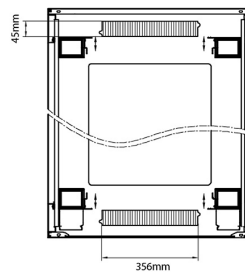

Environ CR800 24U Rack 800x600mm Glass (F) Steel (R) B/Panels F/Mgmt Grey White

Item Code: 542-2486-GSBF-GW

Standards

Standard	Detail
ANSI/EIA-310-E	Electronic Industries Association standard for horizontal spacing, vertical hole spacing, rack opening and front panel width
BS EN 60297-3-100:2009	Mechanical structures for electronic equipment. Dimensions of mechanical structures of the 482,6 mm (19 in) series. Basic dimensions of front panels, subracks, chassis, racks and cabinets
DIN 41494 Part 1 & 7	Panel Mounting Racks For Electronics Equipments; Racks And Panels, Dimensions; Dimensions of cabinets and suites of racks
RoHS-II/III (2011/65/EU & 2015/863): 2023	Our products, demonstrate full adherence to the regulatory stipulations of the EU Directive 2011/65/EU (RoHS-II) and its corresponding delegated directive 2015/863 (RoHS-III).
WFD: 2023	Compliant to Waste Framework Directive
SCIP: 2023	Compliant - Does Not Contain Substances of Concern In articles as such or in complex objects (Products)
POPs (EU) No 2019/1021	EU Regulation for the restriction of Persistent Organic Pollutants.

excel
without compromise.

Product drawings

Environ CR800 24U Rack 800x600mm Glass (F)
Steel (R) B/Panels F/Mgmt Grey White

Item Code: 542-2486-GSBF-GW

Product drawings

Front

Side

Rear

Roof

Base

Base Cut Out Dimensions

580 mm Wide
by
276 mm Deep (600 mm deep rack)
476 mm Deep (800 mm deep rack)
676 mm Deep (1000 mm deep rack)

Part Number Table

Part Number	Description
542-1588-GSBF-BK	Environ CR600 15U Rack 800x800 mm Glass (F) Steel (R) B/Panels Fr/Mgmt Black
542-2088-GSBF-BK	Environ CR800 20U Rack 800x800 mm Glass (F) Steel (R) B/Panels Fr/Mgmt Black