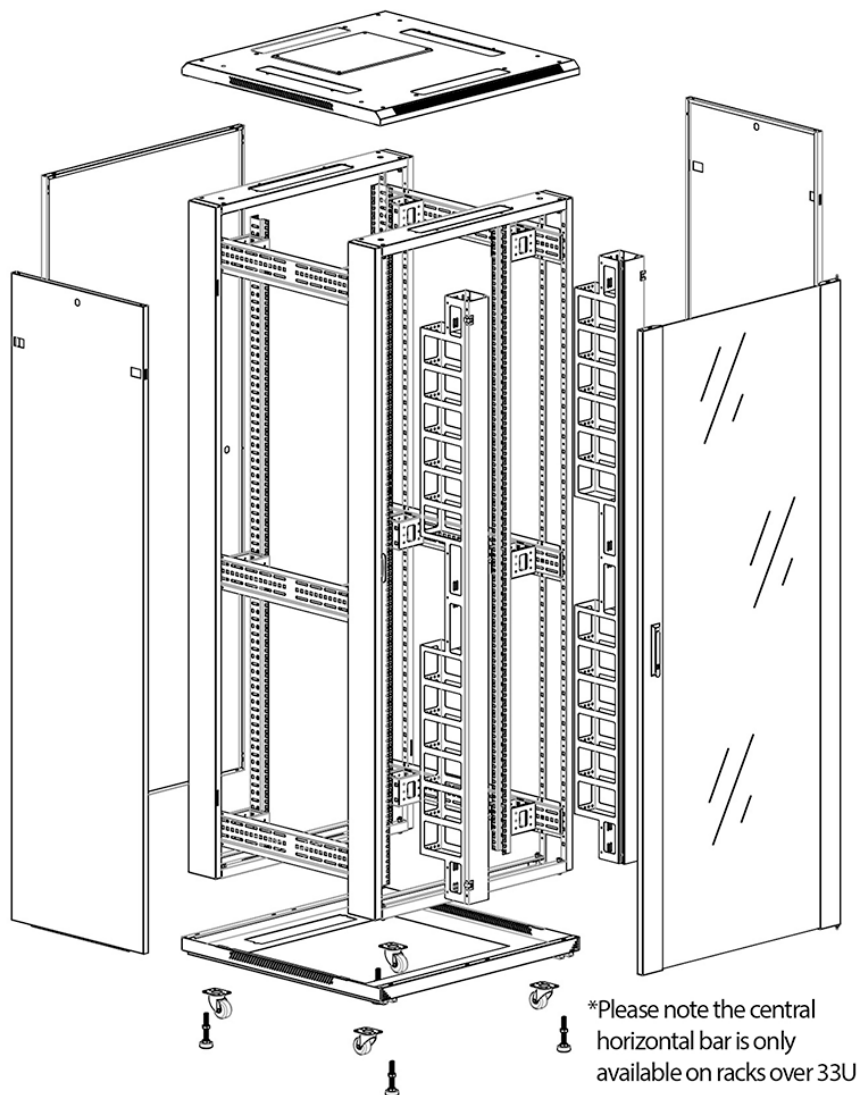

Environ CR800 24U Rack 800x600mm Glass (F)
Steel (R) B/Panels F/Mgmt Grey White

Item Code: 542-2486-GSBF-GW

excel
without compromise.

Product drawings