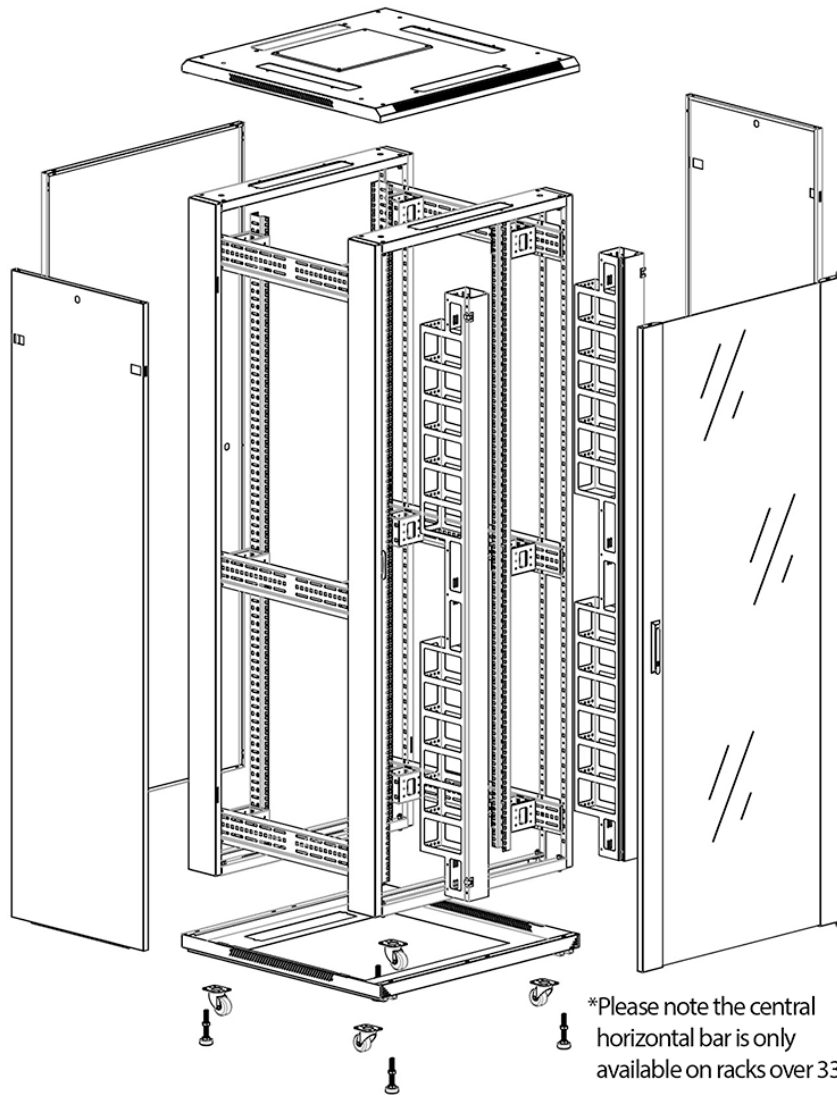

Environ CR800 24U Rack 800x600mm Glass (F) Steel (R)
B/Panels F/Mgmt Grey White

Part Code: 542-2486-GSBF-GW

sales@excel-networking.com
excel-networking.com

Product drawings