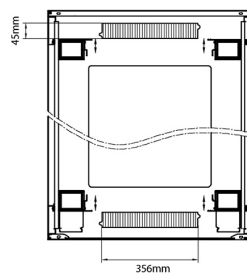

Product drawings

Front

Side

Rear

Roof

Base

Base Cut Out Dimensions

580 mm Wide
by
276 mm Deep (600 mm deep rack)
476 mm Deep (800 mm deep rack)
676 mm Deep (1000 mm deep rack)

Environ CR800 24U Rack 800x600mm Glass (F) Steel (R) B/Panels F/Mgmt Grey White

Part Code: 542-2486-GSBF-GW

sales@excel-networking.com
excel-networking.com

Part Code Table

Part Code	Description
542-1588-GSBF-BK	Environ CR600 15U Rack 800x800 mm Glass (F) Steel (R) B/Panels Fr/Mgmt Black
542-2088-GSBF-BK	Environ CR800 20U Rack 800x800 mm Glass (F) Steel (R) B/Panels Fr/Mgmt Black
542-24810-GSBF-BK	Environ CR800 24U Rack 800x1000 mm Glass (F) Steel (R) B/Panels Fr/Mgmt Black
542-2486-GSBF-BK	Environ CR800 24U Rack 800x600mm Glass (F) Steel (R) B/Panels F/Mgmt Black
542-2486-GSBF-BK-FP	Environ CR800 24U Rack 800x600mm Glass (F) Steel (R) B/Panels F/Mgmt Black Flat Pack
542-2486-GSBF-GW	Environ CR800 24U Rack 800x600mm Glass (F) Steel (R) B/Panels F/Mgmt Grey White
542-2486-GSBF-GW-FP	Environ CR800 24U Rack 800x600mm Glass (F) Steel (R) B/Panels F/Mgmt Grey White Flat Pack
542-2488-GSBF-BK	Environ CR800 24U Rack 800x800mm Glass (F) Steel (R) B/Panels F/Mgmt Black
542-2488-GSBF-BK-FP	Environ CR800 24U Rack 800x800mm Glass (F) Steel (R) B/Panels F/Mgmt Black Flat Pack
542-2488-GSBF-GW	Environ CR800 24U Rack 800x800mm Glass (F) Steel (R) B/Panels F/Mgmt Grey White
542-2488-GSBF-GW-FP	Environ CR800 24U Rack 800x800mm Glass (F) Steel (R) B/Panels F/Mgmt Grey White Flat Pack
542-29810-GSBF-BK	Environ CR800 29U Rack 800x1000mm Glass (F) Steel (R) B/Panels F/Mgmt Black
542-29810-GSBF-BK-FP	Environ CR800 29U Rack 800x1000mm Glass (F) Steel (R) B/Panels F/Mgmt Black Flat Pack
542-29810-GSBF-GW	Environ CR800 29U Rack 800x1000mm Glass (F) Steel (R) B/Panels F/Mgmt Grey White