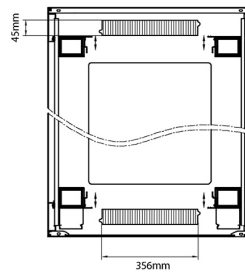

## Product drawings

Front

Side

Rear

Roof

Base

### Base Cut Out Dimensions

580 mm Wide  
by  
276 mm Deep (600 mm deep rack)  
476 mm Deep (800 mm deep rack)  
676 mm Deep (1000 mm deep rack)