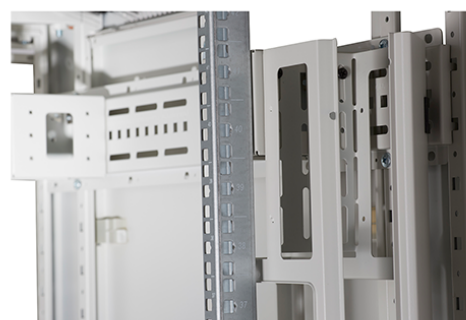

### Images du produit

Four-way brush entry roof panel

Quick-slam latch side panels

Swing handle glass front door

Steel rear door

Large base entry

High-density vertical cable management

Environ CR800 Baie 24U 800x600mm Porte en verre (A) Porte en acier (F), Deux panneaux, Avant/Ma...