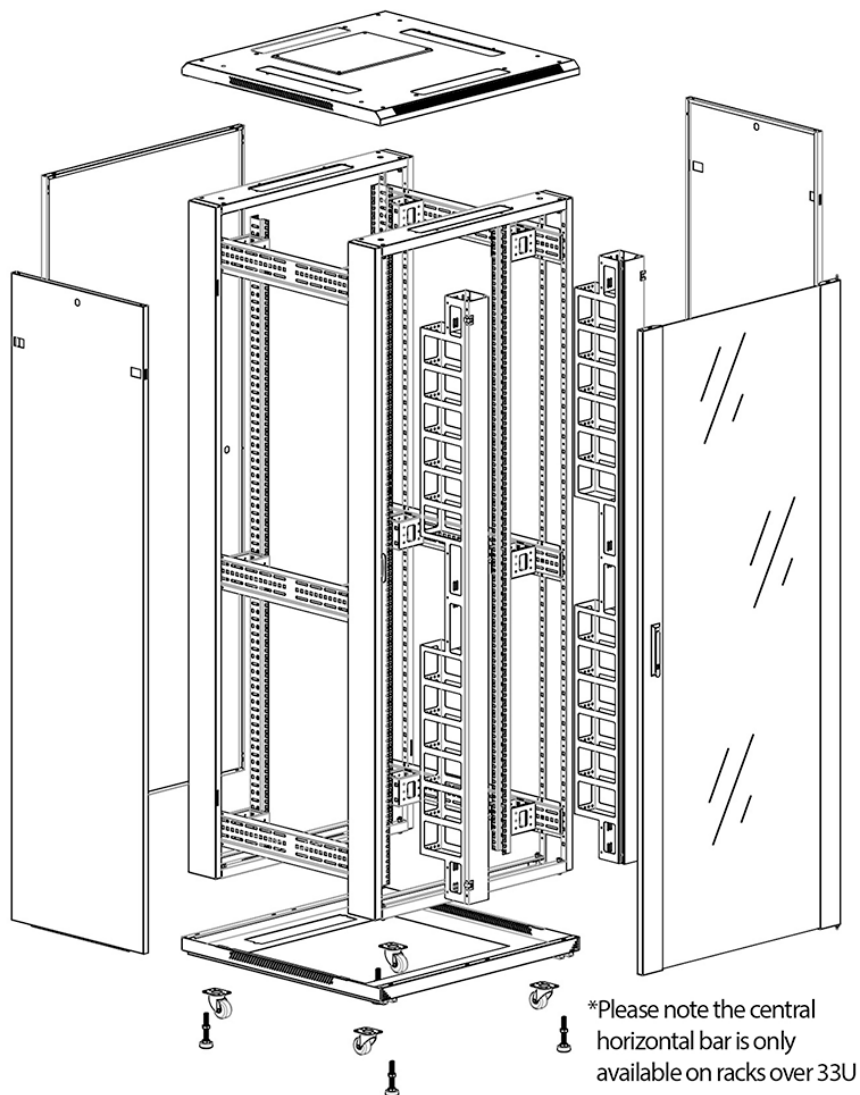

Environ CR800 Baie 24U 800x600mm Porte en verre (A) Porte en acier (F), Deux panneaux, Avant/Ma...

Référence du produit: 542-2486-GSBF-GW-FP

excel
without compromise.

Dessins de produits