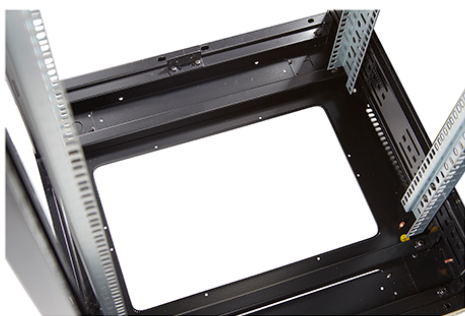

### Images du produit

Four-way brush entry roof panel

Quick-slam latch side panels

Swing handle glass front door

Steel rear door

Large base entry

High-density vertical cable management

Environ CR800 Baie 24U 800x600mm Porte en verre (A) Porte en acier (F), Deux panneaux, Avant/Ma...