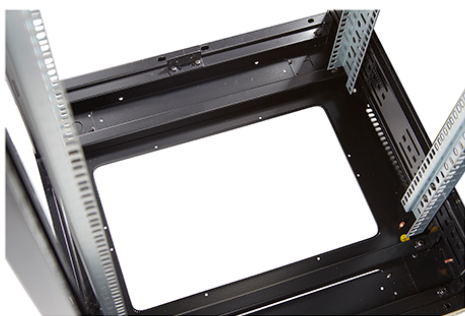

### Images du produit

Four-way brush entry roof panel

Quick-slam latch side panels

Swing handle glass front door

Steel rear door

Large base entry

High-density vertical cable management

Environ CR800 Baie 24U 800x600 mm Porte en Verre (A) Porte en Acier (F), Deux Panneaux, Avant/M...