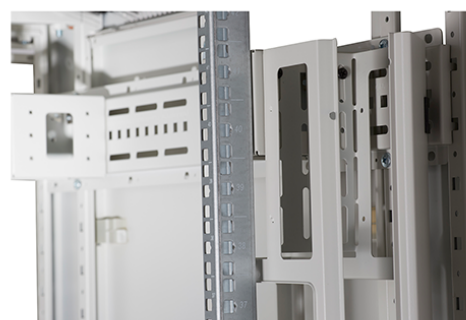

### Images du produit

Four-way brush entry roof panel

Quick-slam latch side panels

Swing handle glass front door

Steel rear door

Large base entry

High-density vertical cable management

Environ CR800 Baie 24U 800x600 mm Porte en Verre (A) Porte en Acier (F), Deux Panneaux, Avant/M...