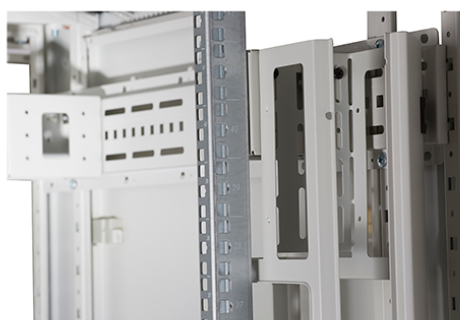

Steel rear door

High-density vertical cable management