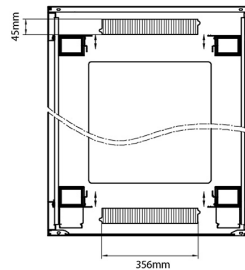

Base

Base Cut Out Dimensions

580 mm Wide
by
276 mm Deep (600 mm deep rack)
476 mm Deep (800 mm deep rack)
676 mm Deep (1000 mm deep rack)

Part Number Table

Part Number	Description
542-1588-GSBF-BK	Environ CR600 15U Rack 800x800 mm Glass (F) Steel (R) B/Panels Fr/Mgmt Black
542-2088-GSBF-BK	Environ CR800 20U Rack 800x800 mm Glass (F) Steel (R) B/Panels Fr/Mgmt Black