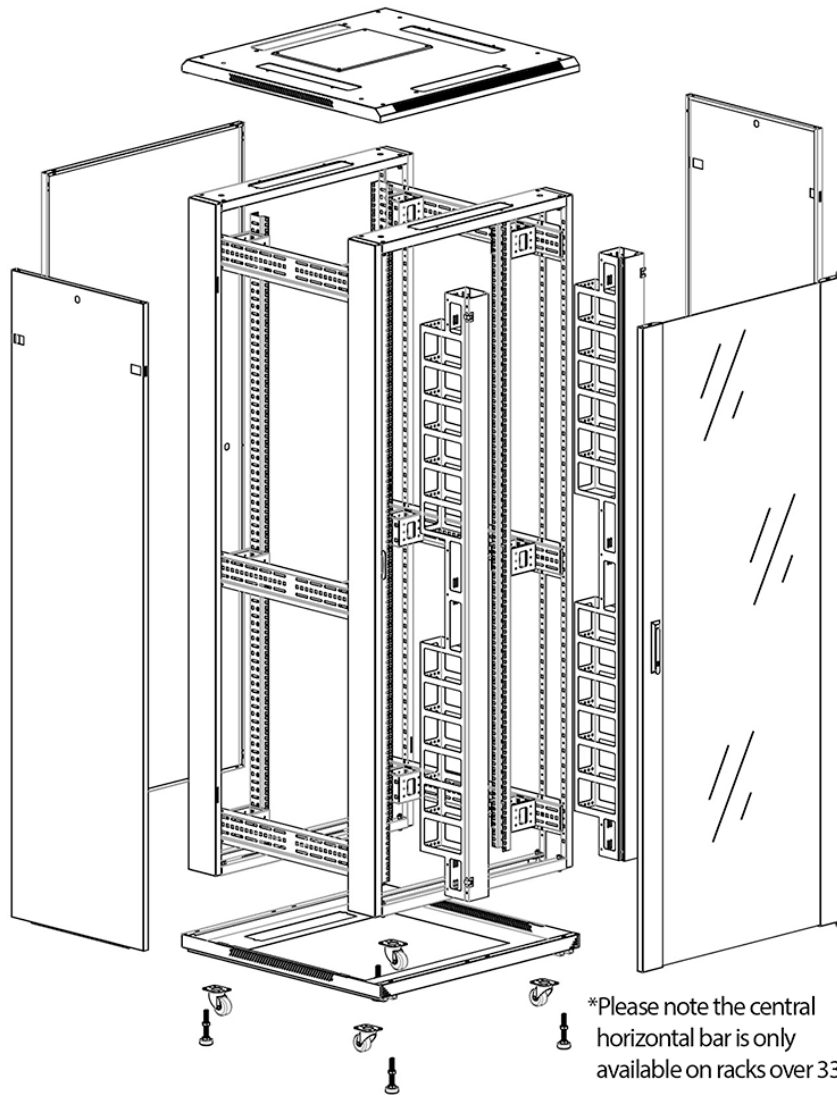

Environ CR800 24U Rack 800x800mm Glass (F) Steel (R)
B/Panels F/Mgmt Black

Part Code: 542-2488-GSBF-BK

sales@excel-networking.com
excel-networking.com

Product drawings