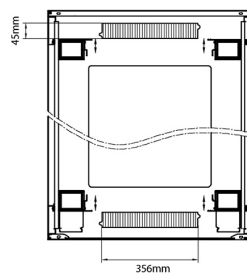

sales@excel-networking.com
excel-networking.com

Product drawings

Front

Side

Rear

Roof

Base

Base Cut Out Dimensions

580 mm Wide
by
276 mm Deep (600 mm deep rack)
476 mm Deep (800 mm deep rack)
676 mm Deep (1000 mm deep rack)

Environ CR800 24U Rack 800x800mm Glass (F) Steel (R) B/Panels F/Mgmt Black Flat Pack

Part Code: 542-2488-GSBF-BK-FP