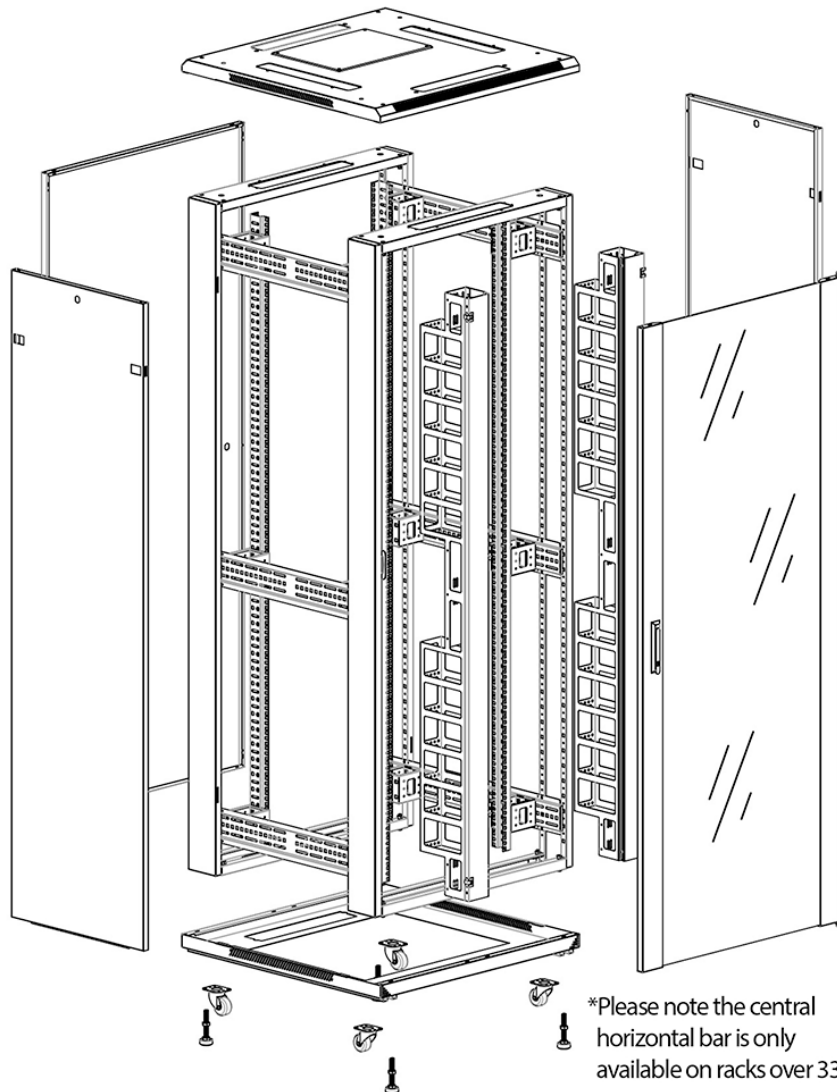

Environ CR800 24U Rack 800x800mm Glass (F) Steel (R) B/Panels F/Mgmt Black Flat Pack

Part Code: 542-2488-GSBF-BK-FP

sales@excel-networking.com
excel-networking.com

Product drawings