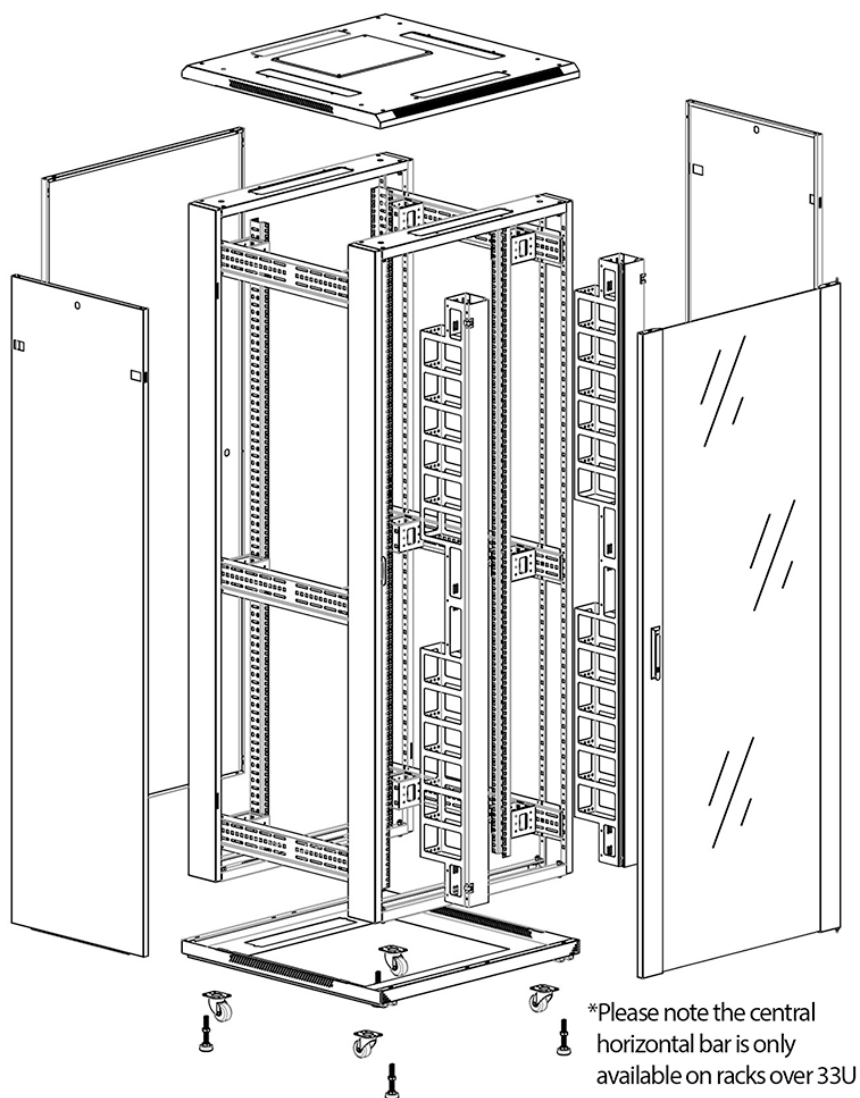

Environ CR800 Baie 24U 800x800mm Porte en verre (A) Porte en acier (F), Deux panneaux, Avant/Ma...

Référence du produit: 542-2488-GSBF-BK-FP

excel
without compromise.

Dessins de produits