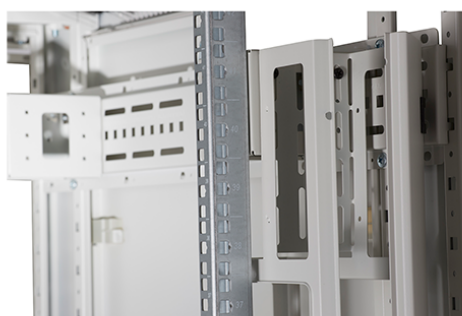

Steel rear door

High-density vertical cable management