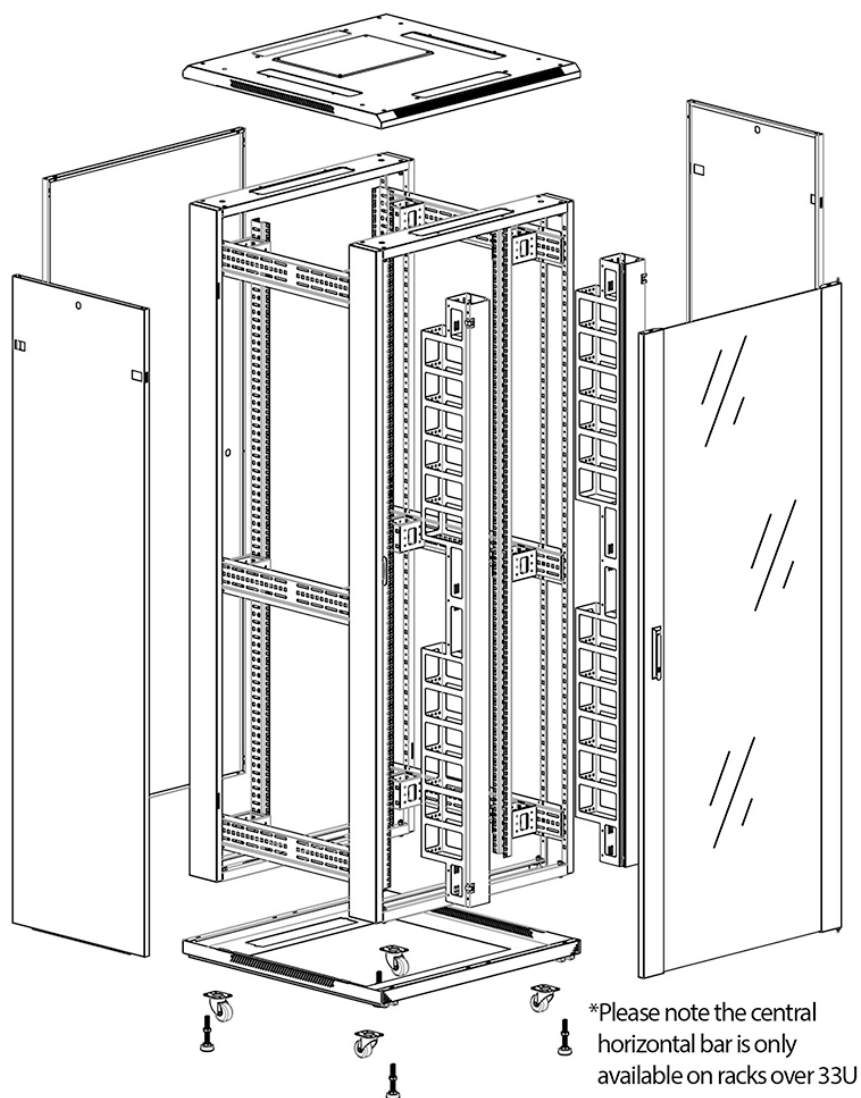

Environ CR800 24U Rack 800x800mm Glass (F)
Steel (R) B/Panels F/Mgmt Grey White

Item Code: 542-2488-GSBF-GW

excel
without compromise.

Product drawings