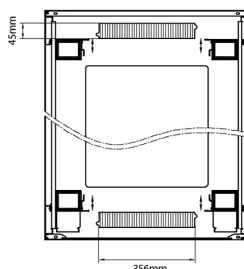

Environ CR800 24U Rack 800x800mm Glass (F) Steel (R) B/Panels F/Mgmt Grey White

Item Code: 542-2488-GSBF-GW

Standards

Standard	Detail
ANSI/EIA-310-E	Electronic Industries Association standard for horizontal spacing, vertical hole spacing, rack opening and front panel width
BS EN 60297-3-100:2009	Mechanical structures for electronic equipment. Dimensions of mechanical structures of the 482,6 mm (19 in) series. Basic dimensions of front panels, subracks, chassis, racks and cabinets
DIN 41494 Part 1 & 7	Panel Mounting Racks For Electronics Equipments; Racks And Panels, Dimensions; Dimensions of cabinets and suites of racks
RoHS-II/III (2011/65/EU & 2015/863): 2023	Our products, demonstrate full adherence to the regulatory stipulations of the EU Directive 2011/65/EU (RoHS-II) and its corresponding delegated directive 2015/863 (RoHS-III).
WFD: 2023	Compliant to Waste Framework Directive
SCIP: 2023	Compliant - Does Not Contain Substances of Concern In articles as such or in complex objects (Products)
POPs (EU) No 2019/1021	EU Regulation for the restriction of Persistent Organic Pollutants.

excel
without compromise.

Product drawings

Environ CR800 24U Rack 800x800mm Glass (F)
Steel (R) B/Panels F/Mgmt Grey White

Item Code: 542-2488-GSBF-GW

Product drawings

Front

Side

Rear

Roof

Base

Base Cut Out Dimensions

580 mm Wide
by
276 mm Deep (600 mm deep rack)
476 mm Deep (800 mm deep rack)
676 mm Deep (1000 mm deep rack)

Part Number Table

Part Number	Description
542-1588-GSBF-BK	Environ CR600 15U Rack 800x800 mm Glass (F) Steel (R) B/Panels Fr/Mgmt Black
542-2088-GSBF-BK	Environ CR800 20U Rack 800x800 mm Glass (F) Steel (R) B/Panels Fr/Mgmt Black