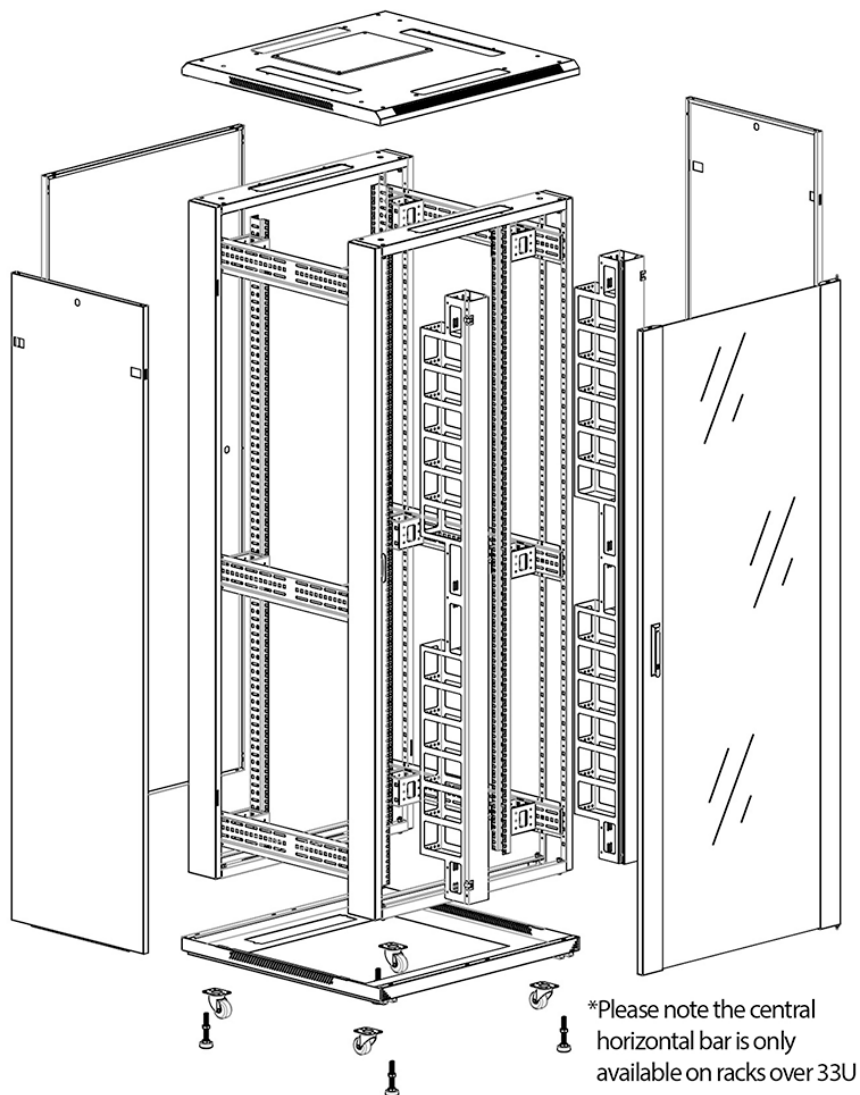

Environ CR800 24U Rack 800x800mm Glass (F)
Steel (R) B/Panels F/Mgmt Grey White Flat Pack

Item Code: 542-2488-GSBF-GW-FP

excel
without compromise.

Product drawings