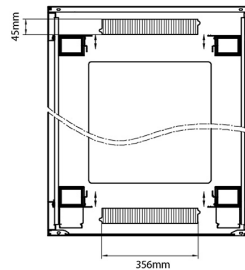

Standards

Standard	Detail
ANSI/EIA-310-E	Electronic Industries Association standard for horizontal spacing, vertical hole spacing, rack opening and front panel width
BS EN 60297-3-100:2009	Mechanical structures for electronic equipment. Dimensions of mechanical structures of the 482,6 mm (19 in) series. Basic dimensions of front panels, subracks, chassis, racks and cabinets
DIN 41494 Part 1 & 7	Panel Mounting Racks For Electronics Equipments; Racks And Panels, Dimensions; Dimensions of cabinets and suites of racks
RoHS-II/III (2011/65/EU & 2015/863): 2023	Our products, demonstrate full adherence to the regulatory stipulations of the EU Directive 2011/65/EU (RoHS-II) and its corresponding delegated directive 2015/863 (RoHS-III).
WFD: 2023	Compliant to Waste Framework Directive
SCIP: 2023	Compliant - Does Not Contain Substances of Concern In articles as such or in complex objects (Products)
POPs (EU) No 2019/1021	EU Regulation for the restriction of Persistent Organic Pollutants.

excel
without compromise.

Product drawings

Environ CR800 24U Rack 800x800mm Glass (F)
Steel (R) B/Panels F/Mgmt Grey White Flat Pack

Item Code: 542-2488-GSBF-GW-FP

Product drawings

Front

Side

Rear

Roof

Base

Base Cut Out Dimensions

580 mm Wide
by
276 mm Deep (600 mm deep rack)
476 mm Deep (800 mm deep rack)
676 mm Deep (1000 mm deep rack)

Part Number Table

Part Number	Description
542-1588-GSBF-BK	Environ CR600 15U Rack 800x800 mm Glass (F) Steel (R) B/Panels Fr/Mgmt Black
542-2088-GSBF-BK	Environ CR800 20U Rack 800x800 mm Glass (F) Steel (R) B/Panels Fr/Mgmt Black