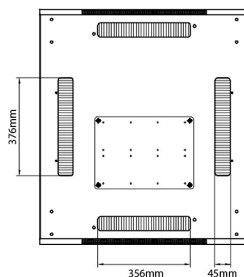

Dessins de produits

Front

Side

Rear

Roof

Base

Base Cut Out Dimensions

580 mm Wide
by
276 mm Deep (600 mm deep rack)
476 mm Deep (800 mm deep rack)
676 mm Deep (1000 mm deep rack)