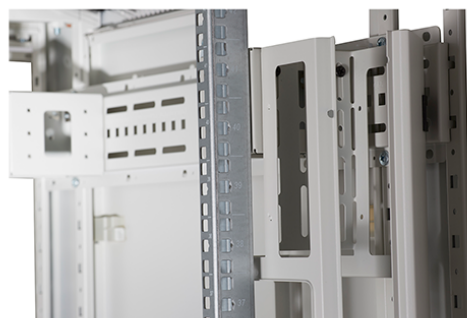

Quick-slam latch side panels

Swing handle glass front door

Steel rear door

Large base entry

High-density vertical cable management

Environ CR800 Baie 24U 800x800 mm Porte en Verre (A) Porte en Acier (F), Deux Panneaux, Avant/M...