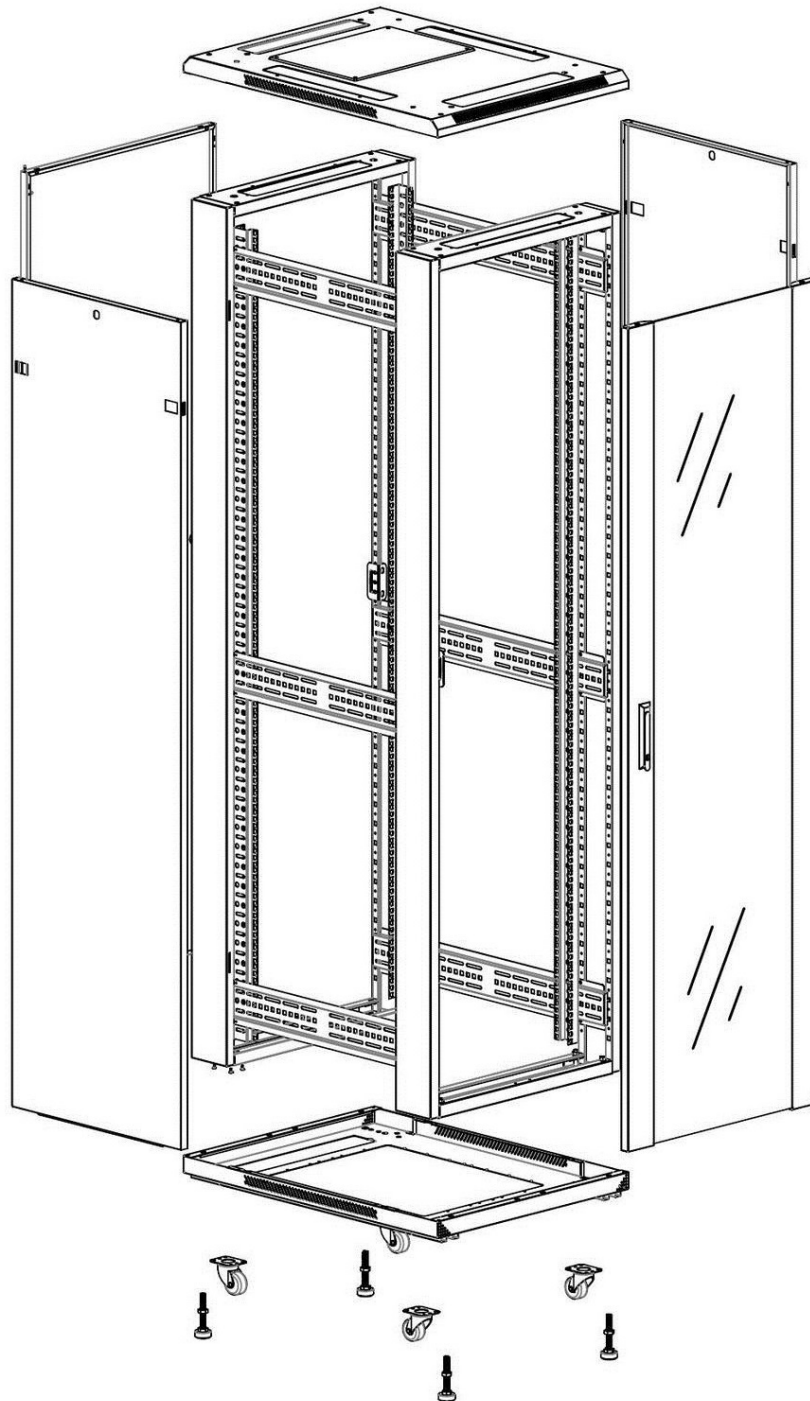

Environ CR600 29U Rack 600x1000mm Glass (F) Steel (R)
B/Panels No/Mgmt Black Flat Pack

Part Code: 542-29610-GSBN-BK-FP

sales@excel-networking.com
excel-networking.com

Exploded view