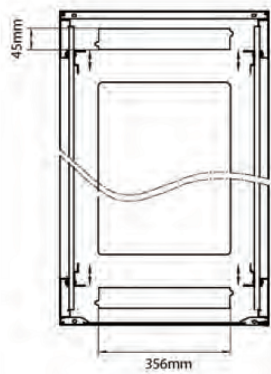

Dessins de produits

Front

Side

Rear

Roof

Base

Base Cut Out Dimensions

380 mm Wide
by
276 mm Deep (600 mm deep rack)
476 mm Deep (800 mm deep rack)
676 mm Deep (1000 mm deep rack)