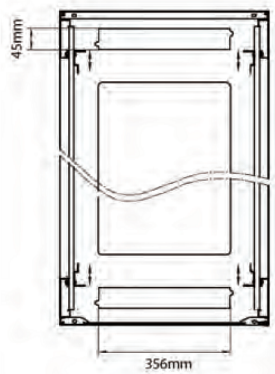

## Standards

Standard	Detail
ANSI/EIA-310-E	Electronic Industries Association standard for horizontal spacing, vertical hole spacing, rack opening and front panel width
BS EN 60297-3-100:2009	Mechanical structures for electronic equipment. Dimensions of mechanical structures of the 482,6 mm (19 in) series. Basic dimensions of front panels, subracks, chassis, racks and cabinets
DIN 41494 Part 1 & 7	Panel Mounting Racks For Electronics Equipments; Racks And Panels, Dimensions; Dimensions of cabinets and suites of racks
RoHS-II/III (2011/65/EU & 2015/863): 2023	Our products, demonstrate full adherence to the regulatory stipulations of the EU Directive 2011/65/EU (RoHS-II) and its corresponding delegated directive 2015/863 (RoHS-III).
WFD: 2023	Compliant to Waste Framework Directive
SCIP: 2023	Compliant - Does Not Contain Substances of Concern In articles as such or in complex objects (Products)
POPs (EU) No 2019/1021	EU Regulation for the restriction of Persistent Organic Pollutants.

**excel**  
without compromise.

Item Code: 542-29610-GSBN-GW-FP

**Exploded view**

Item Code: 542-29610-GSBN-GW-FP

**Product drawings**

Front

Side

Rear

Roof

Base

**Base Cut Out Dimensions**

380 mm Wide  
by  
276 mm Deep (600 mm deep rack)  
476 mm Deep (800 mm deep rack)  
676 mm Deep (1000 mm deep rack)

**Part Number Table**

Part Number	Description
542-1566-GSBN-BK	Environ CR600 15U Rack 600x600mm Glass (F) Steel (R) B/Panels No/Mgmt Black
542-1566-GSBN-BK-FP	Environ CR600 15U Rack 600x600mm Glass (F) Steel (R) B/Panels No/Mgmt Black Flat Pack