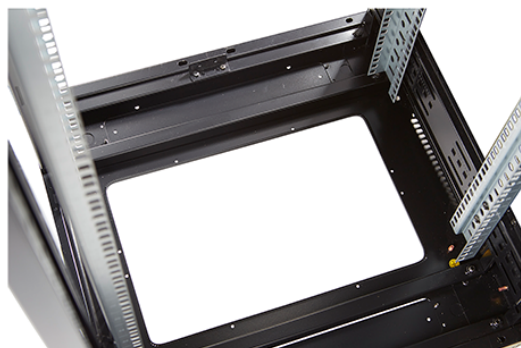

Large base entry