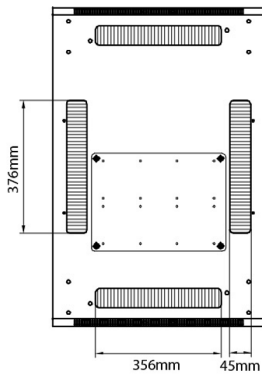

### Additional specifications

Features	Values
Material	SPCC Cold Rolled Steel
19" Rails	2.0 mm thick
Side Panels	1.0 mm thick
Other	1.2 mm thick
Front door	Swing handle cam lock
Rear door	Barrel lock
Side panels lock	Single point barrel lock
Jacking feet additional height	50-80 mm
Castors additional height	70 mm

## Standards

Standard	Detail
ANSI/EIA-310-E	Electronic Industries Association standard for horizontal spacing, vertical hole spacing, rack opening and front panel width
BS EN 60297-3-100:2009	Mechanical structures for electronic equipment. Dimensions of mechanical structures of the 482,6 mm (19 in) series. Basic dimensions of front panels, subracks, chassis, racks and cabinets
DIN 41494 Part 1 & 7	Panel Mounting Racks For Electronics Equipments; Racks And Panels, Dimensions; Dimensions of cabinets and suites of racks
RoHS-II/III (2011/65/EU & 2015/863): 2023	Our products, demonstrate full adherence to the regulatory stipulations of the EU Directive 2011/65/EU (RoHS-II) and its corresponding delegated directive 2015/863 (RoHS-III).
WFD: 2023	Compliant to Waste Framework Directive
SCIP: 2023	Compliant - Does Not Contain Substances of Concern In articles as such or in complex objects (Products)
POPs (EU) No 2019/1021	EU Regulation for the restriction of Persistent Organic Pollutants.

**excel**  
without compromise.

Item Code: 542-29610-GSBN-GW-FP

**Exploded view**

Item Code: 542-29610-GSBN-GW-FP

**Product drawings**

Front

Side

Rear

Roof

Base

**Base Cut Out Dimensions**

380 mm Wide  
by  
276 mm Deep (600 mm deep rack)  
476 mm Deep (800 mm deep rack)  
676 mm Deep (1000 mm deep rack)

**Part Number Table**

Part Number	Description
542-1566-GSBN-BK	Environ CR600 15U Rack 600x600mm Glass (F) Steel (R) B/Panels No/Mgmt Black
542-1566-GSBN-BK-FP	Environ CR600 15U Rack 600x600mm Glass (F) Steel (R) B/Panels No/Mgmt Black Flat Pack