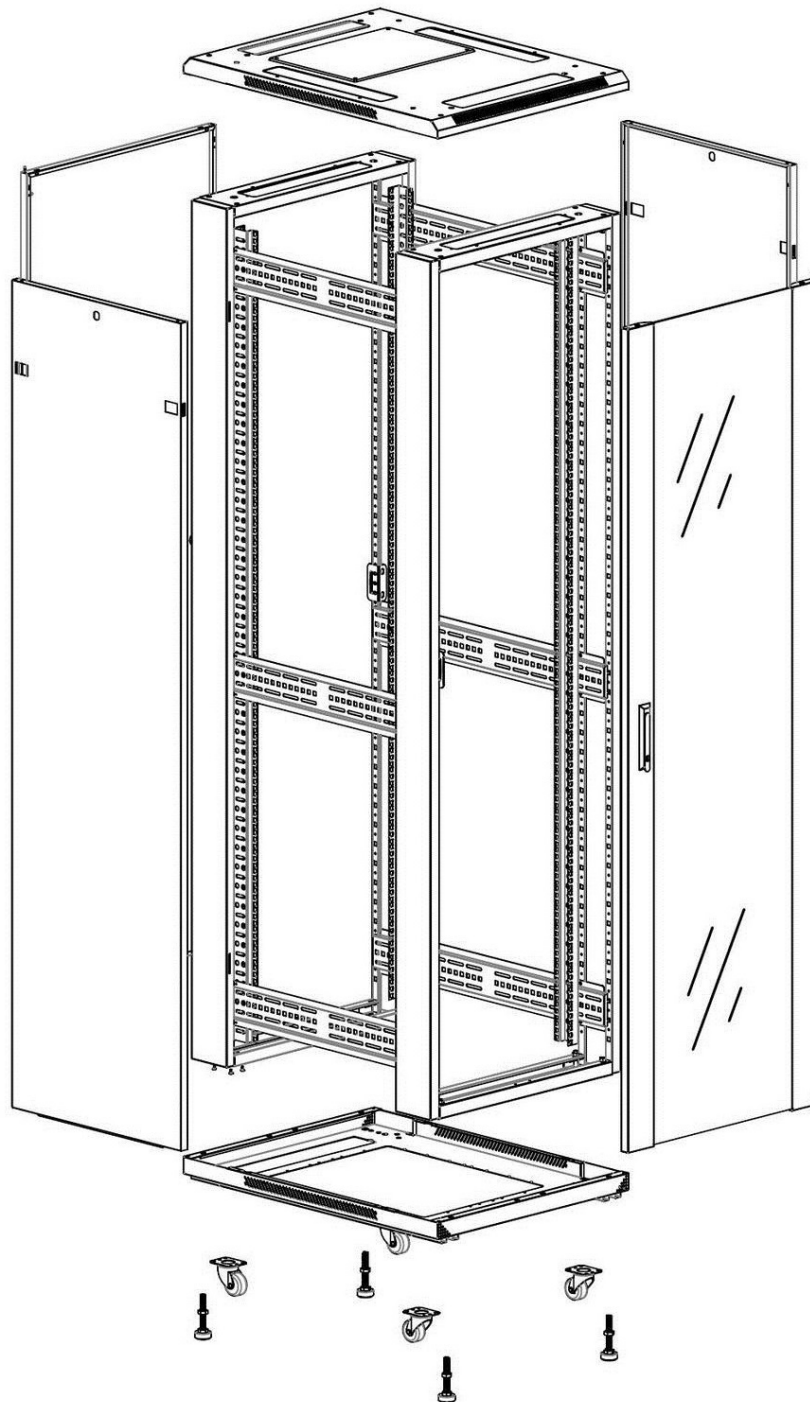

## Standards

Standard	Detail
ANSI/EIA-310-E	Electronic Industries Association standard for horizontal spacing, vertical hole spacing, rack opening and front panel width
BS EN 60297-3-100:2009	Mechanical structures for electronic equipment. Dimensions of mechanical structures of the 482,6 mm (19 in) series. Basic dimensions of front panels, subracks, chassis, racks and cabinets
DIN 41494 Part 1 & 7	Panel Mounting Racks For Electronics Equipments; Racks And Panels, Dimensions; Dimensions of cabinets and suites of racks
RoHS-II/III (2011/65/EU & 2015/863): 2023	Our products, demonstrate full adherence to the regulatory stipulations of the EU Directive 2011/65/EU (RoHS-II) and its corresponding delegated directive 2015/863 (RoHS-III).
WFD: 2023	Compliant to Waste Framework Directive
SCIP: 2023	Compliant - Does Not Contain Substances of Concern In articles as such or in complex objects (Products)
POPs (EU) No 2019/1021	EU Regulation for the restriction of Persistent Organic Pollutants.

**Product images**

Four-way brush entry roof panel

Quick-slam latch side panels

Swing handle glass front door

Steel rear door

Large base entry

U height profile markings

Environ CR600 29U Rack 600x1000mm Glass (F)  
Steel (R) B/Panels No/Mgmt Grey White Flat Pack

**excel**  
without compromise.

Item Code: 542-29610-GSBN-GW-FP

**Exploded view**

Item Code: 542-29610-GSBN-GW-FP

**Product drawings**

Front

Side

Rear