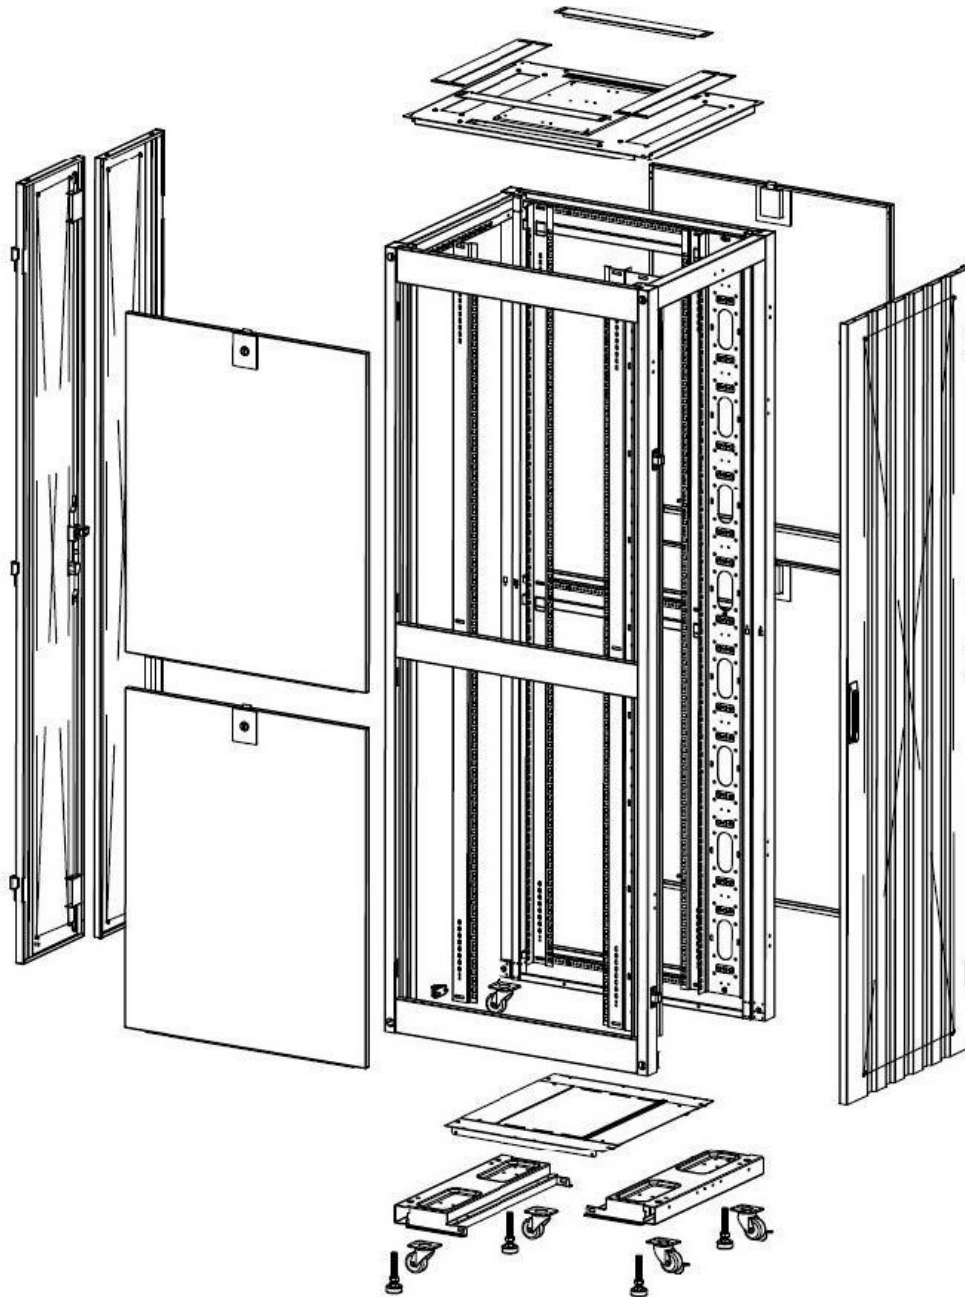

Environ ER600 29U Rack 600x1000mm W/Vented (F)
D/Vented (R) B/Panels No/Mgmt Black

Part Code: 542-29610-WDBN-BK

sales@excel-networking.com
excel-networking.com

Exploded view