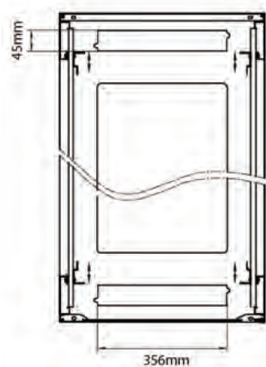

✕ 19" profiles marked with U height position

✕ Large cut out in base for cable entry

✕ Brush strip cable entry in roof and base of rack

✕ 70% ventilation on all doors

Product Overview

Environ ER600 Equipment Racks are a versatile range of 600 mm wide racks with features suitable for a wide range of applications within the data, security, audio visual and telecommunications markets.

Additional specifications

Specifications	Values
Material	SPCC Cold Rolled Steel
19" Rails	2.0 mm thick
Side Panels	1.0 mm thick
Other	1.2 mm thick
Front door	Handle cam lock
Rear door	Handle cam lock
Side panels lock	Single point barrel lock
Jacking feet additional height	50-80 mm
Castors additional height	70 mm

Item Code: 542-29610-WDBN-BK-FP

Standards

Standard	Detail
ANSI/EIA-310-E	Electronic Industries Association standard for horizontal spacing, vertical hole spacing, rack opening and front panel width
BS EN 60297-3-100:2009	Mechanical structures for electronic equipment. Dimensions of mechanical structures of the 482,6 mm (19 in) series. Basic dimensions of front panels, subracks, chassis, racks and cabinets
DIN 41494 Part 1 & 7	Panel Mounting Racks For Electronics Equipments; Racks And Panels, Dimensions; Dimensions of cabinets and suites of racks
RoHS-II/III (2011/65/EU & 2015/863): 2023	Our products, demonstrate full adherence to the regulatory stipulations of the EU Directive 2011/65/EU (RoHS-II) and its corresponding delegated directive 2015/863 (RoHS-III).
WFD: 2023	Compliant to Waste Framework Directive
SCIP: 2023	Compliant - Does Not Contain Substances of Concern In articles as such or in complex objects (Products)
POPs (EU) No 2019/1021	EU Regulation for the restriction of Persistent Organic Pollutants.

Product drawings

Front

Side

Rear

Roof

Base

Base Cut Out Dimensions

380 mm Wide
by
276 mm Deep (600 mm deep rack)
476 mm Deep (800 mm deep rack)
676 mm Deep (1000 mm deep rack)