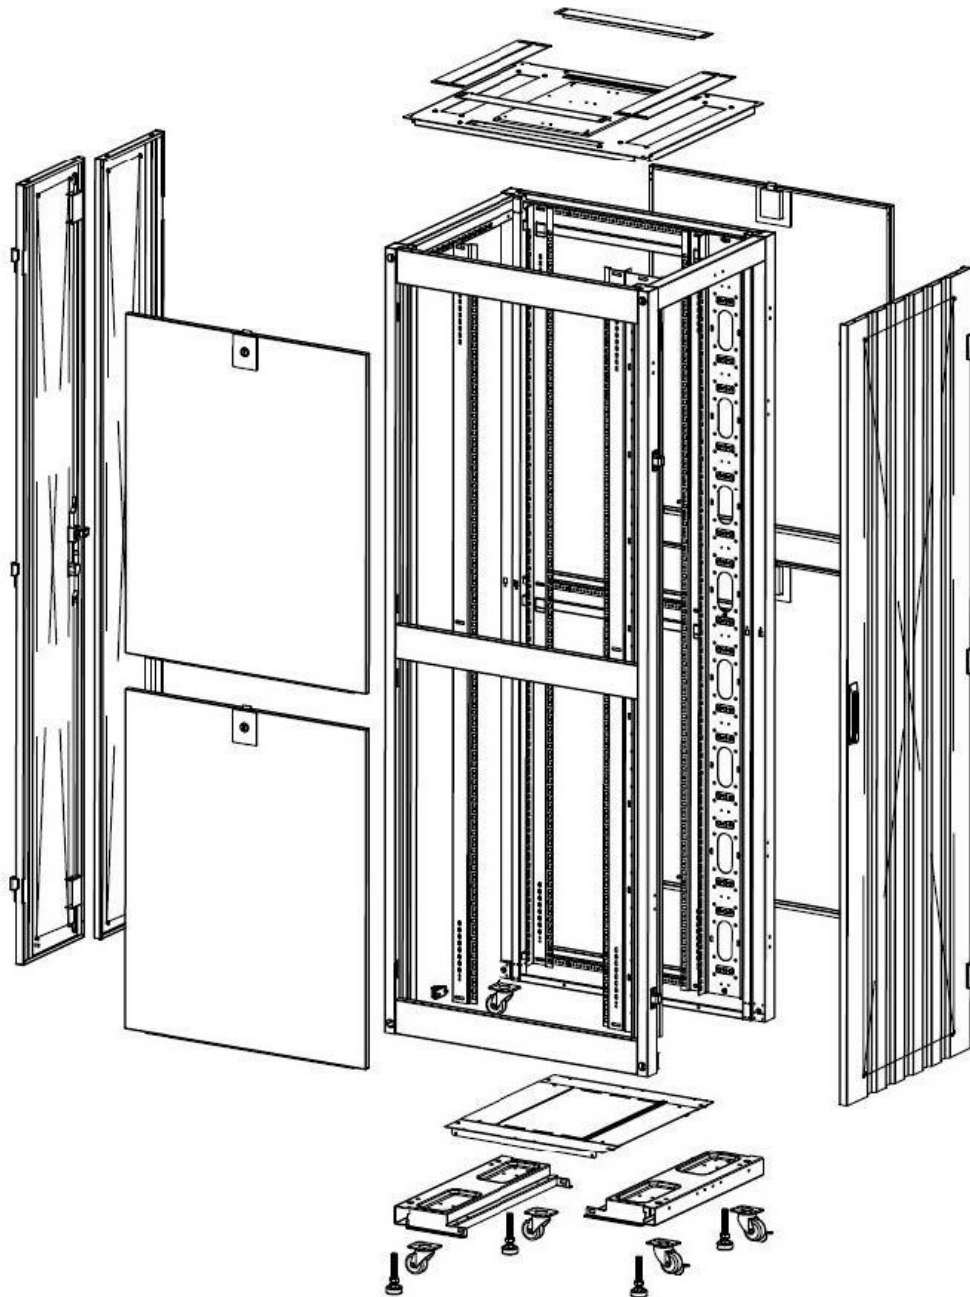

Environ ER600 29U Rack 600x1000mm W/Vented
(F) D/Vented (R) B/Panels No/Mgmt Black Flat Pack

excel
without compromise.

Item Code: 542-29610-WDBN-BK-FP

Exploded view