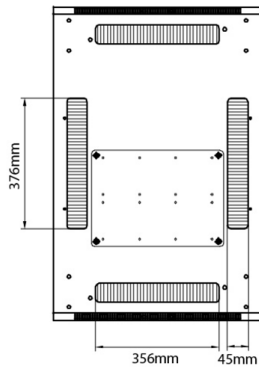

Additional specifications

Specifications	Values
Material	SPCC Cold Rolled Steel
19" Rails	2.0 mm thick
Side Panels	1.0 mm thick
Other	1.2 mm thick
Front door	Handle cam lock
Rear door	Handle cam lock
Side panels lock	Single point barrel lock
Jacking feet additional height	50-80 mm
Castors additional height	70 mm

Item Code: 542-29610-WDBN-BK-FP

Standards

Standard	Detail
ANSI/EIA-310-E	Electronic Industries Association standard for horizontal spacing, vertical hole spacing, rack opening and front panel width
BS EN 60297-3-100:2009	Mechanical structures for electronic equipment. Dimensions of mechanical structures of the 482,6 mm (19 in) series. Basic dimensions of front panels, subracks, chassis, racks and cabinets
DIN 41494 Part 1 & 7	Panel Mounting Racks For Electronics Equipments; Racks And Panels, Dimensions; Dimensions of cabinets and suites of racks
RoHS-II/III (2011/65/EU & 2015/863): 2023	Our products, demonstrate full adherence to the regulatory stipulations of the EU Directive 2011/65/EU (RoHS-II) and its corresponding delegated directive 2015/863 (RoHS-III).
WFD: 2023	Compliant to Waste Framework Directive
SCIP: 2023	Compliant - Does Not Contain Substances of Concern In articles as such or in complex objects (Products)
POPs (EU) No 2019/1021	EU Regulation for the restriction of Persistent Organic Pollutants.

Product drawings

Front

Side

Rear

Roof

Base

Base Cut Out Dimensions

380 mm Wide
by
276 mm Deep (600 mm deep rack)
476 mm Deep (800 mm deep rack)
676 mm Deep (1000 mm deep rack)