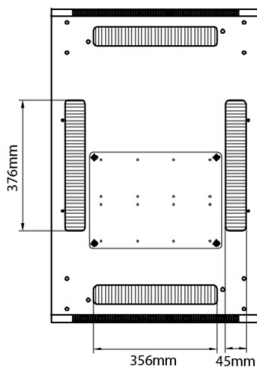

Additional specifications

Specifications	Values
Material	SPCC Cold Rolled Steel
19" Rails	2.0 mm thick
Side Panels	1.0 mm thick
Other	1.2 mm thick
Front door	Handle cam lock
Rear door	Handle cam lock
Side panels lock	Single point barrel lock
Jacking feet additional height	50-80 mm
Castors additional height	70 mm

Standards

Standard	Detail
ANSI/EIA-310-E	Electronic Industries Association standard for horizontal spacing, vertical hole spacing, rack opening and front panel width
BS EN 60297-3-100:2009	Mechanical structures for electronic equipment. Dimensions of mechanical structures of the 482,6 mm (19 in) series. Basic dimensions of front panels, subracks, chassis, racks and cabinets

Part Code: 542-29610-WDBN-BK-FP

sales@excel-networking.com
excel-networking.com

Product drawings

Front

Side

Rear

Roof

Base

Base Cut Out Dimensions

380 mm Wide
by
276 mm Deep (600 mm deep rack)
476 mm Deep (800 mm deep rack)
676 mm Deep (1000 mm deep rack)

Environ ER600 29U Rack 600x1000mm W/Vented (F)
D/Vented (R) B/Panels No/Mgmt Black Flat Pack