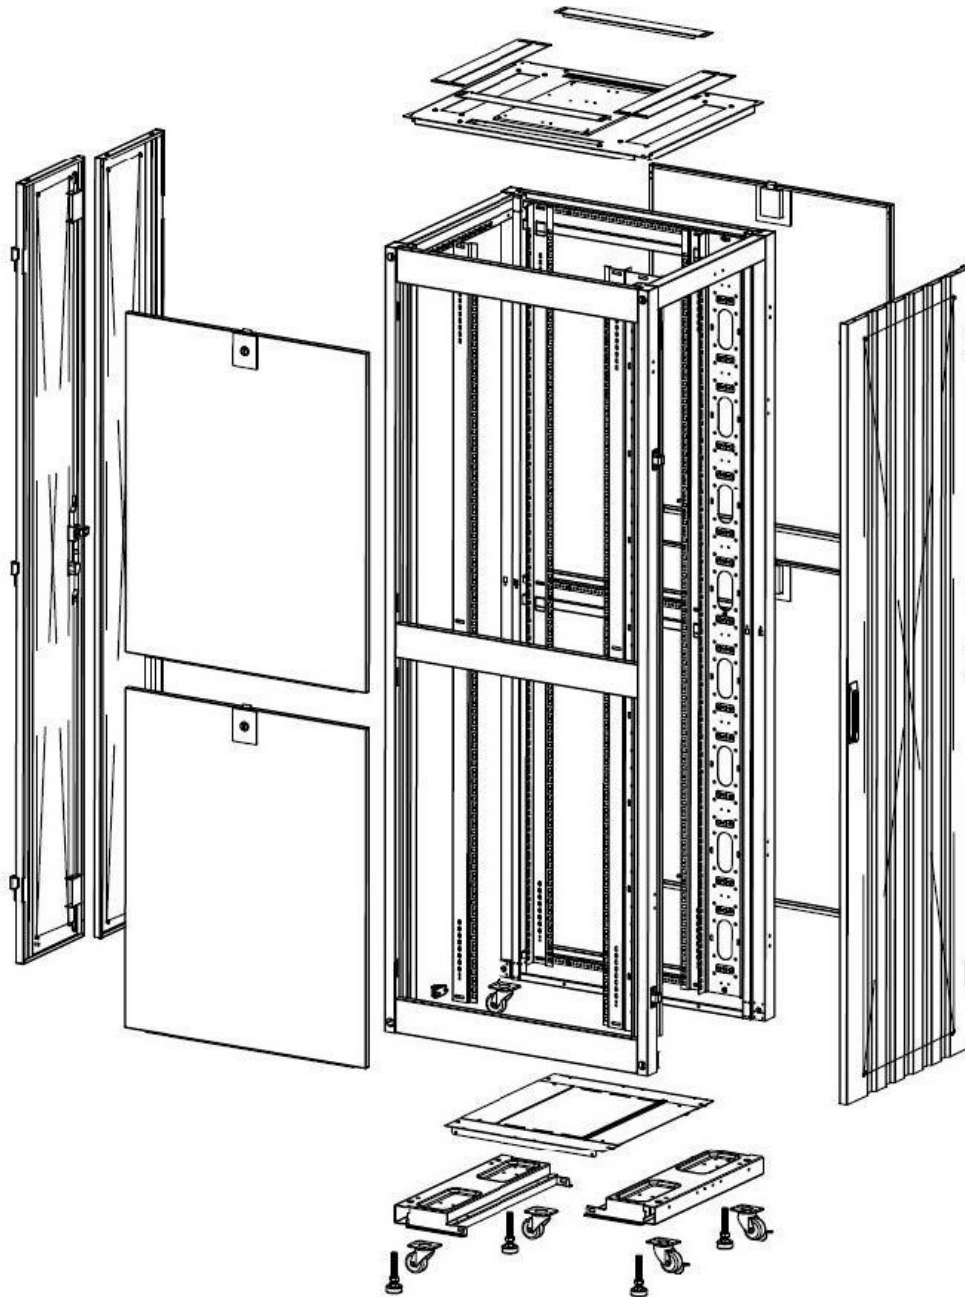

Environ ER600 29U Rack 600x1000mm W/Vented (F)
D/Vented (R) B/Panels No/Mgmt Black Flat Pack

Part Code: 542-29610-WDBN-BK-FP

sales@excel-networking.com
excel-networking.com

Exploded view