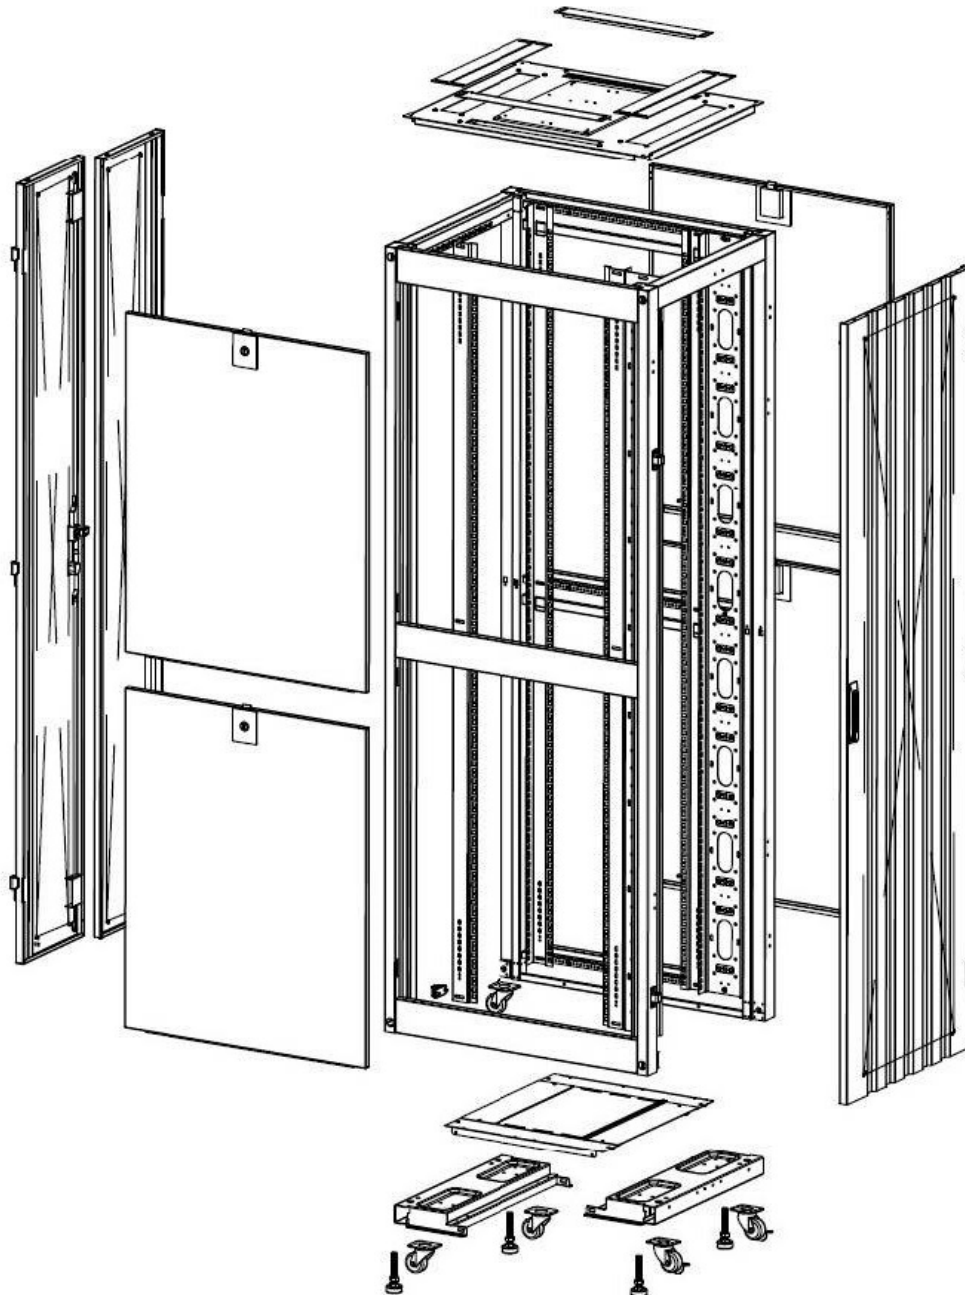

Environ ER600 29U Rack 600 x 1000 mm W/Belüftet (F)
D/Belüftet (R) B/Panels No/Mgmt Schwarz

Teil-Nummer: 542-29610-WDBN-BK

sales@excel-networking.com
excel-networking.com

Explosionsansicht