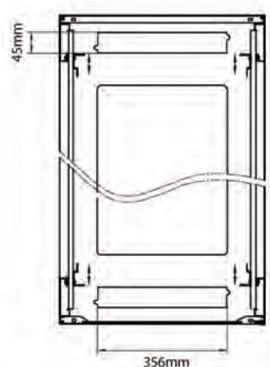

Teil-Nummer: 542-29610-WDBN-BK

sales@excel-networking.com
excel-networking.com

Produktzeichnungen

Front

Side

Rear

Roof

Base

Base Cut Out Dimensions

380 mm Wide
by
276 mm Deep (600 mm deep rack)
476 mm Deep (800 mm deep rack)
676 mm Deep (1000 mm deep rack)

Environ ER600 29U Rack 600 x 1000 mm W/Belüftet (F)
D/Belüftet (R) B/Panels No/Mgmt Schwarz