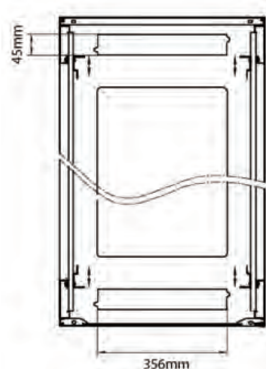

Environ ER600 Baie 29U 600x1000 mm Porte Ondulé et Ventilé (A) Double Porte Ventilée (F), De...

Référence du produit: 542-29610-WDBN-BK

sales@excel-networking.com
excel-networking.com

	482,6 mm (19 po) Dimensions de base des panneaux avant, sous-baies, châssis, baies et armoires
DIN 41494 Parties 1 et 7	Baies à montage sur panneau pour matériel électronique ; baies et panneaux, dimensions ; dimensions des armoires et séries de baies
Directive 2011/65/EU (RoHS II)	Restriction of the Use of Certain Hazardous Substances in Electrical and Electronic Equipment — compliant. Applies within EU member states).
Directive (EU) 2015/863 (RoHS III)	Amending Directive 2011/65/EU to add four phthalates (DEHP, BBP, DBP, DIBP) to Annex II — compliant.
Directive 2008/98/EC (WFD)	Waste Framework Directive — compliant. Implemented in the UK through the Waste (England and Wales) Regulations 2011 (SI 2011 No. 988).
ECHA SCIP Database	Compliant; product does not contain SVHCs (Substances of Very High Concern) as defined under REACH Article 33(1). Submission obligations met under EU REACH and UK REACH.
Regulation (EU) 2019/1021 (POPs)	EU Regulation on Persistent Organic Pollutants — compliant. For Great Britain, compliance is aligned with the Persistent Organic Pollutants (Amendment) (EU Exit) Regulations 2020 (SI 2020 No. 1355).
UK SI 2012 No. 3032	The Restriction of the Use of Certain Hazardous Substances in Electrical and Electronic Equipment Regulations 2012 (UK RoHS) — compliant for Great Britain. Retained EU law, as amended by the Product Safety and Metrology (Amendment etc.) (EU Exit) Regulations 2019.

Référence du produit: 542-29610-WDBN-BK

sales@excel-networking.com
excel-networking.com

Dessins de produits

Front

Side

Rear

Roof

Base

Base Cut Out Dimensions

380 mm Wide
by
276 mm Deep (600 mm deep rack)
476 mm Deep (800 mm deep rack)
676 mm Deep (1000 mm deep rack)

Environ ER600 Baie 29U 600x1000 mm Porte Ondulé et Ventilé (A) Double Porte Ventilée (F), De...