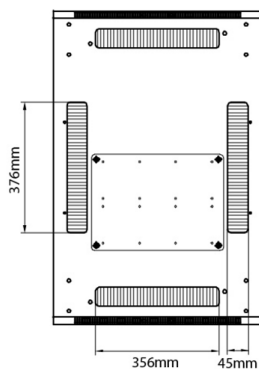

Environ ER600 Baie 29U 600x1000 mm Porte Ondulé et Ventilé (A) Double Porte Ventilée (F), De...

Référence du produit: 542-29610-WDBN-BK

sales@excel-networking.com
excel-networking.com

Dessins de produits

Roof

Base Cut Out Dimensions

380 mm Wide
by
276 mm Deep (600 mm deep rack)
476 mm Deep (800 mm deep rack)
676 mm Deep (1000 mm deep rack)