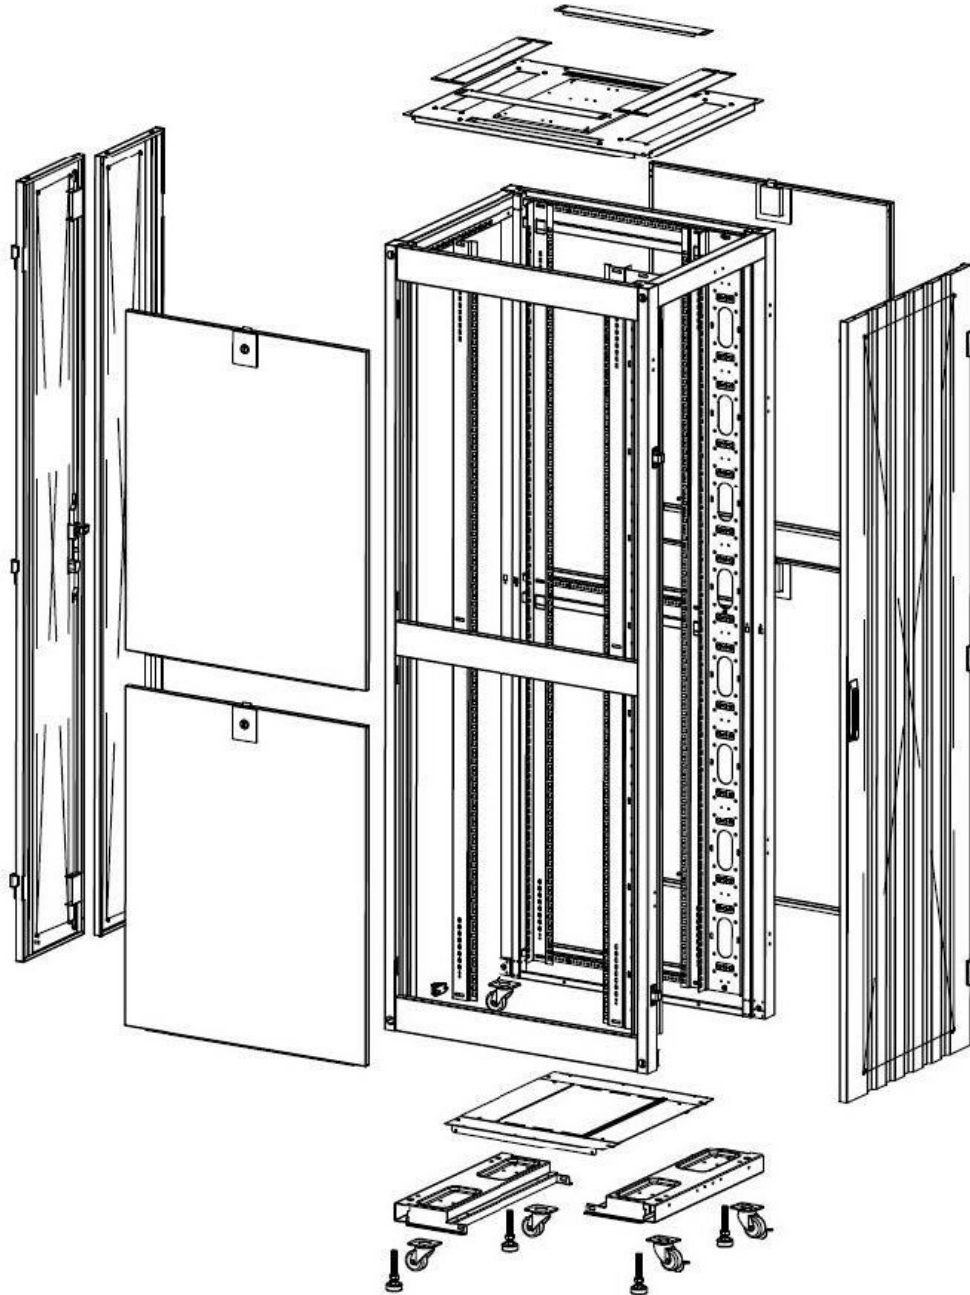

Environ ER600 29U Rack 600x1000mm W/Vented (F)
D/Vented (R) B/Panels No/Mgmt Grey White

Part Code: 542-29610-WDBN-GW

sales@excel-networking.com
excel-networking.com

Exploded view