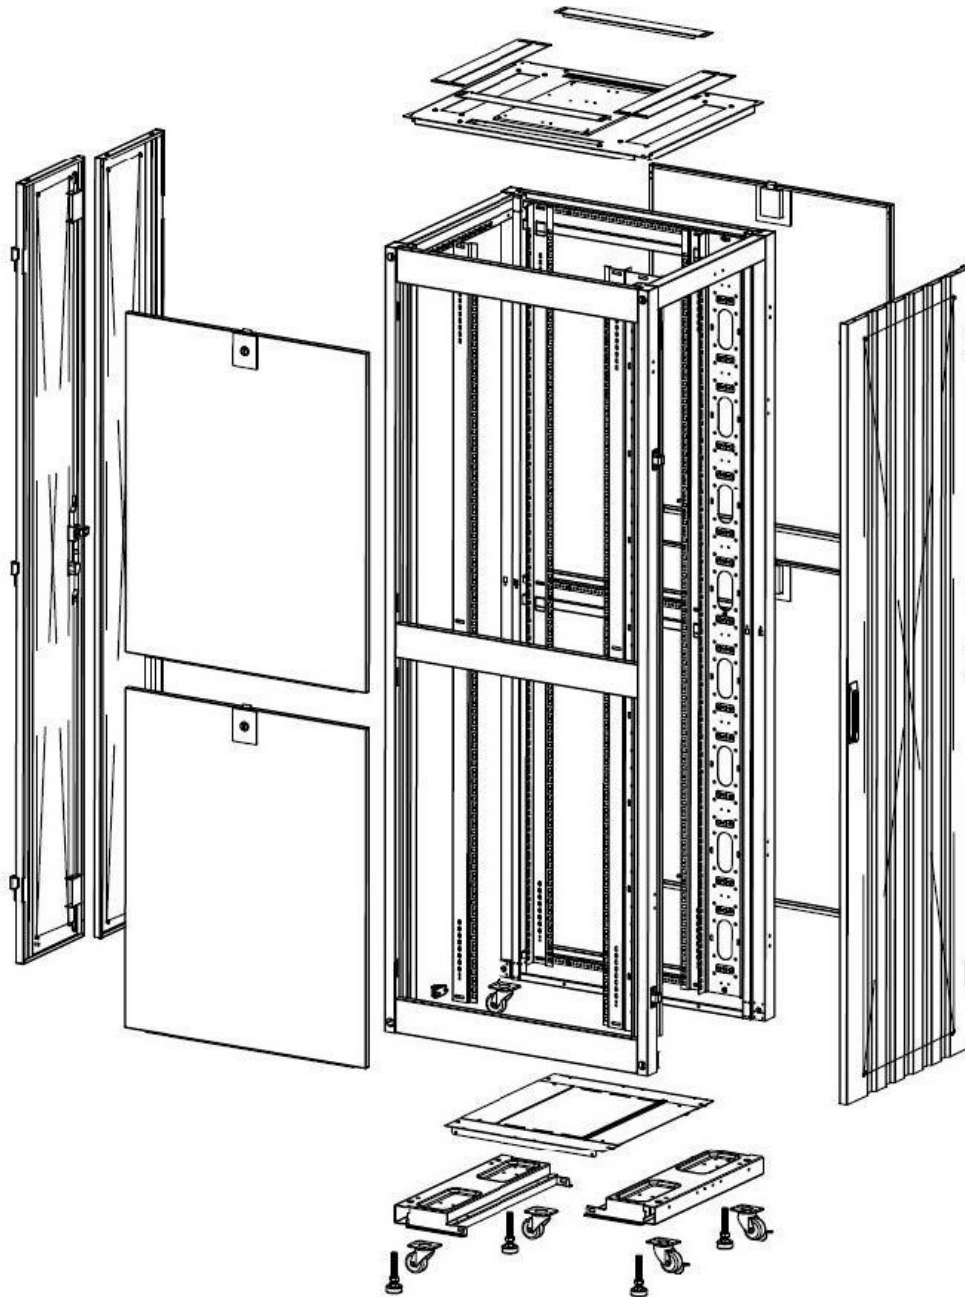

Environ ER600 29U Rack 600x1000mm W/Vented (F)
D/Vented (R) B/Panels No/Mgmt Grey White

Part Code: 542-29610-WDBN-GW

sales@excel-networking.com
excel-networking.com

Exploded view