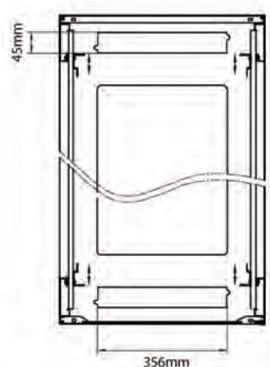

Part Code: 542-29610-WDBN-GW

sales@excel-networking.com  
excel-networking.com

Product drawings

Front

Side

Rear

Roof

Base

Base Cut Out Dimensions

380 mm Wide  
by  
276 mm Deep (600 mm deep rack)  
476 mm Deep (800 mm deep rack)  
676 mm Deep (1000 mm deep rack)

Environ ER600 29U Rack 600x1000mm W/Vented (F)  
D/Vented (R) B/Panels No/Mgmt Grey White