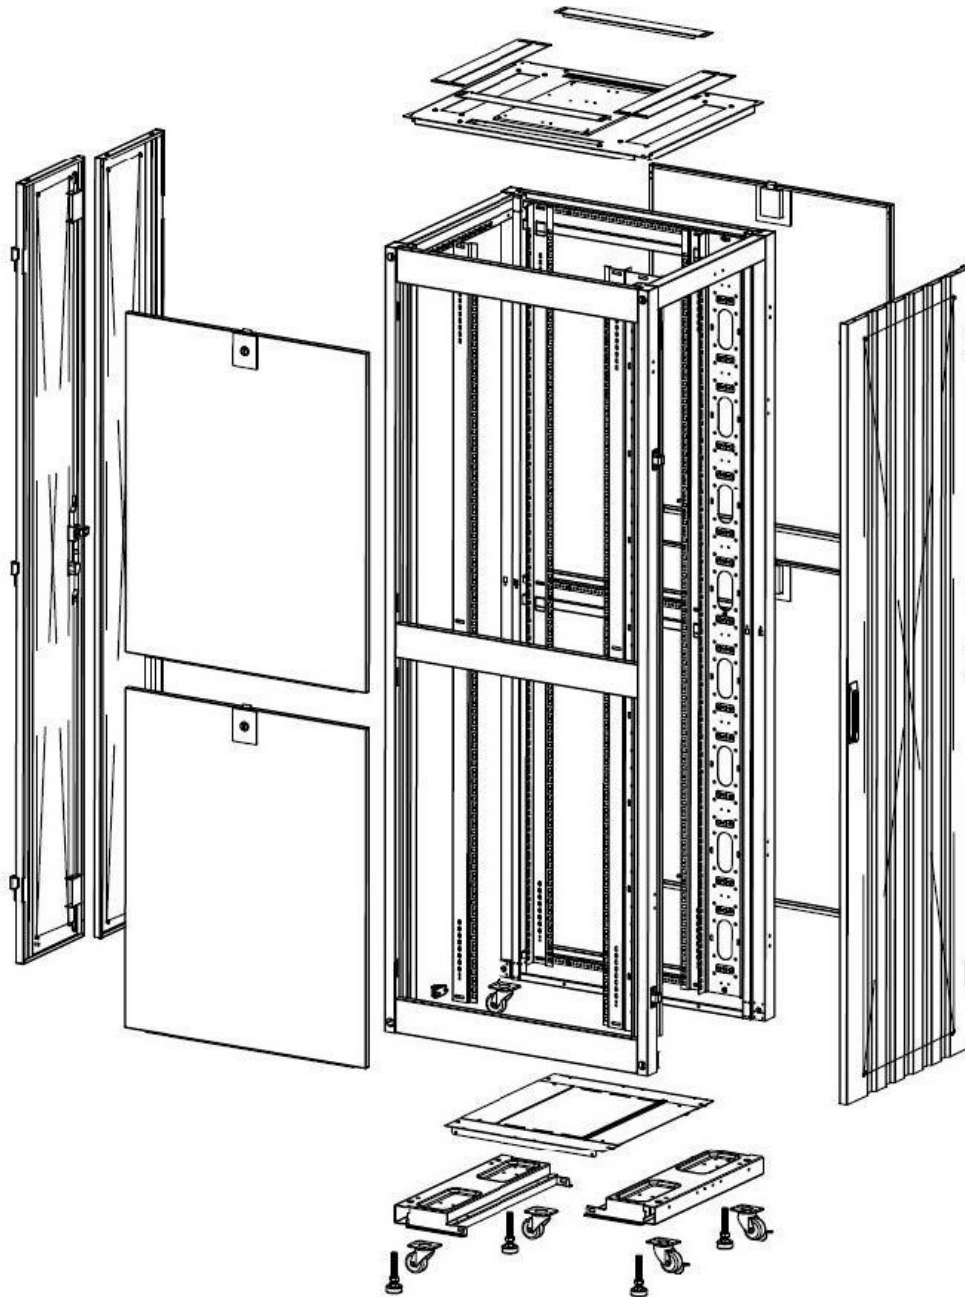

Environ ER600 29U Rack 600x1000mm W/Vented (F)
D/Vented (R) B/Panels No/Mgmt Grey White Flat Pa...

Part Code: 542-29610-WDBN-GW-FP

sales@excel-networking.com
excel-networking.com

Exploded view