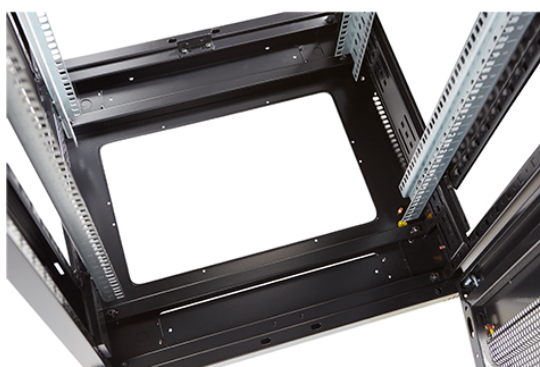

Large base entry