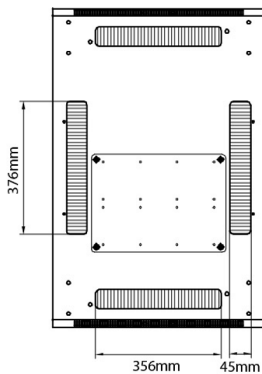

Standards

Standard	Detail
ANSI/EIA-310-E	Electronic Industries Association standard for horizontal spacing, vertical hole spacing, rack opening and front panel width
BS EN 60297-3-100:2009	Mechanical structures for electronic equipment. Dimensions of mechanical structures of the 482,6 mm (19 in) series. Basic dimensions of front panels, subracks, chassis, racks and cabinets

Exploded view

Environ CR600 29U Rack 600x600mm Glass (F) Steel (R) B/Panels No/Mgmt Black

Part Code: 542-2966-GSBN-BK

sales@excel-networking.com
excel-networking.com

Product drawings

Front

Side

Rear

Roof

Base

Base Cut Out Dimensions

380 mm Wide
by
276 mm Deep (600 mm deep rack)
476 mm Deep (800 mm deep rack)
676 mm Deep (1000 mm deep rack)

Environ CR600 29U Rack 600x600mm Glass (F) Steel (R) B/Panels No/Mgmt Black