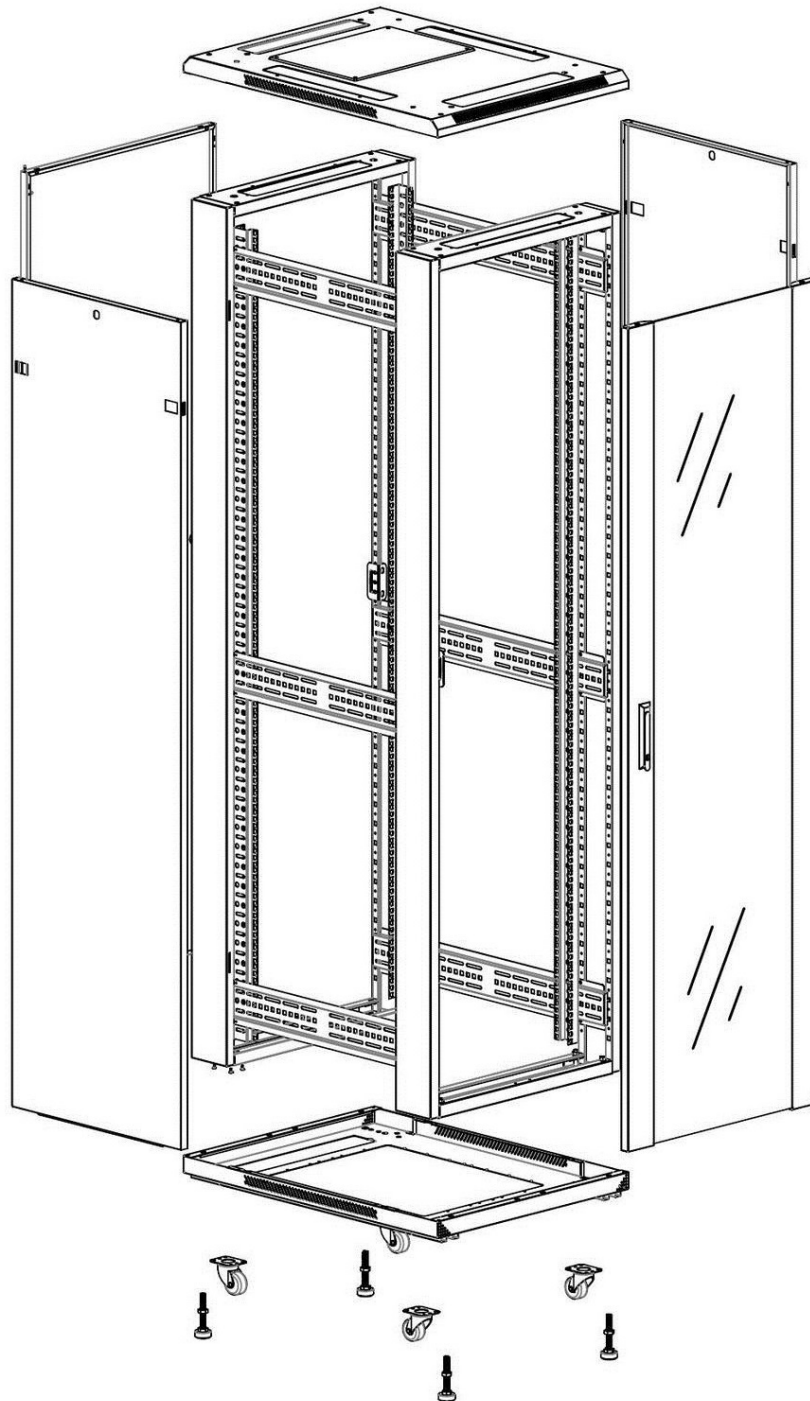

Environ CR600 29U Rack 600x600mm Glass (F) Steel (R)
B/Panels No/Mgmt Black

Part Code: 542-2966-GSBN-BK

sales@excel-networking.com
excel-networking.com

Exploded view