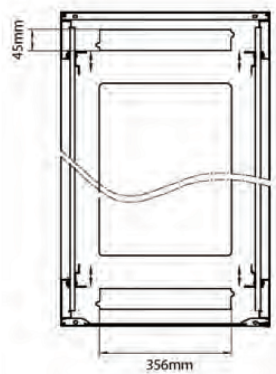

Exploded view

Environ CR600 29U Rack 600x600mm Glass (F) Steel (R) B/Panels No/Mgmt Black

Part Code: 542-2966-GSBN-BK

sales@excel-networking.com
excel-networking.com

Product drawings

Front

Side

Rear

Roof

Base

Base Cut Out Dimensions

380 mm Wide
by
276 mm Deep (600 mm deep rack)
476 mm Deep (800 mm deep rack)
676 mm Deep (1000 mm deep rack)

Environ CR600 29U Rack 600x600mm Glass (F) Steel (R) B/Panels No/Mgmt Black