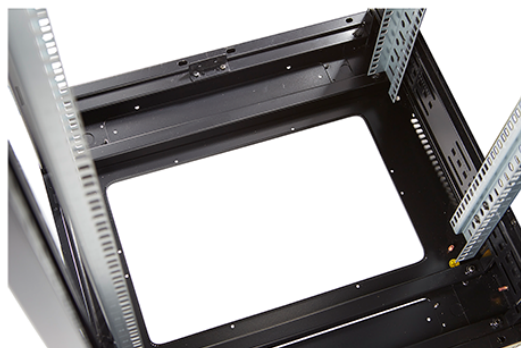

### Product images

Four-way brush entry roof panel

Quick-slam latch side panels

Swing handle glass front door

Steel rear door

Large base entry

U height profile markings

Environ CR600 29U Rack 600x600mm Glass (F)  
Steel (R) B/Panels No/Mgmt Black Flat Pack