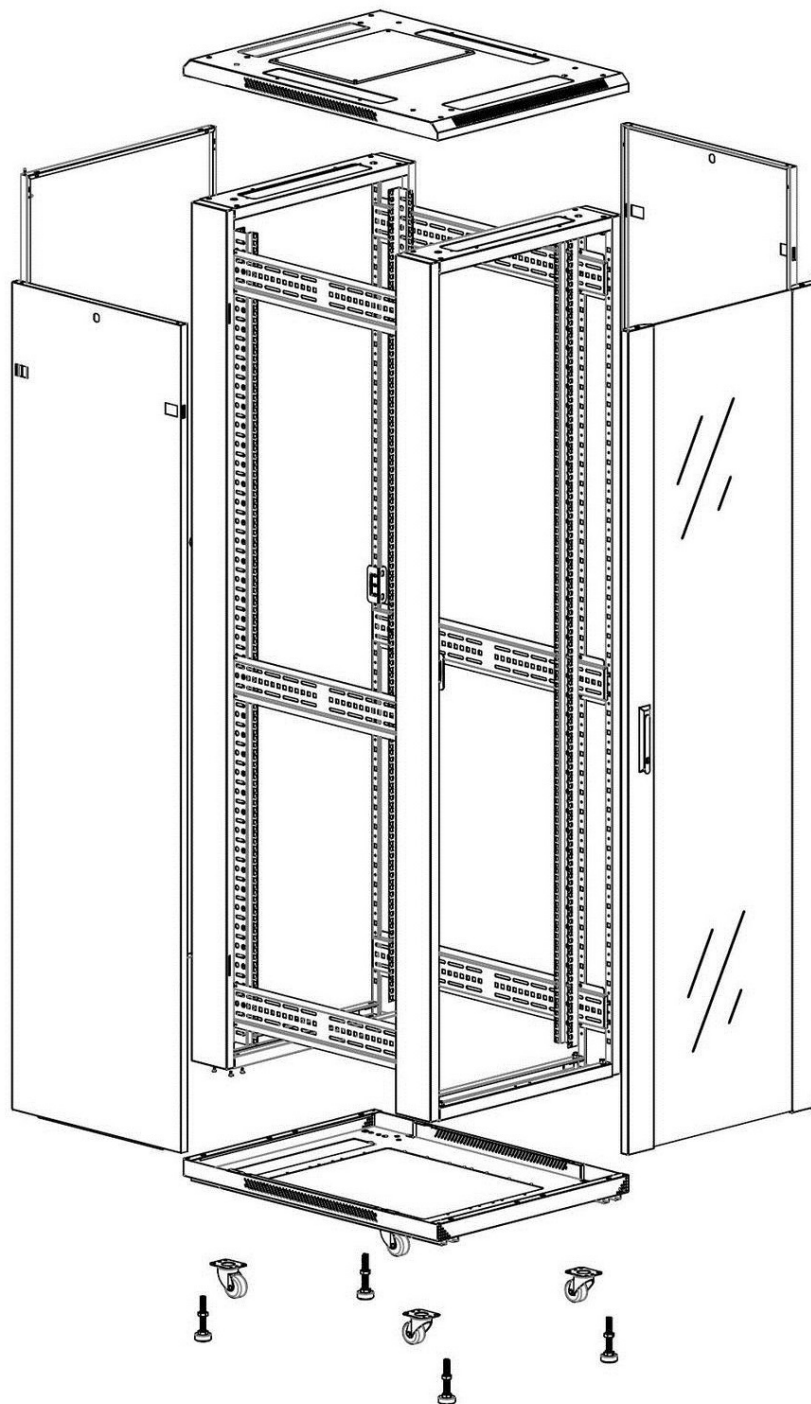

Environ CR600 29U Rack 600x600mm Glass (F)
Steel (R) B/Panels No/Mgmt Black Flat Pack

Item Code: 542-2966-GSBN-BK-FP

excel
without compromise.

Exploded view