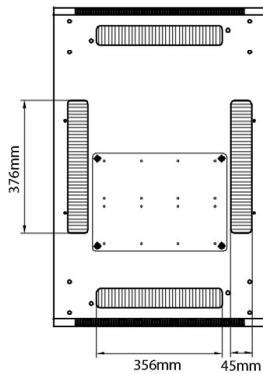

Standards

Standard	Detail
ANSI/EIA-310-E	Electronic Industries Association standard for horizontal spacing, vertical hole spacing, rack opening and front panel width
BS EN 60297-3-100:2009	Mechanical structures for electronic equipment. Dimensions of mechanical structures of the 482,6 mm (19 in) series. Basic dimensions of front panels, subracks, chassis, racks and cabinets
DIN 41494 Part 1 & 7	Panel Mounting Racks For Electronics Equipments; Racks And Panels, Dimensions; Dimensions of cabinets and suites of racks
RoHS-II/III (2011/65/EU & 2015/863): 2023	Our products, demonstrate full adherence to the regulatory stipulations of the EU Directive 2011/65/EU (RoHS-II) and its corresponding delegated directive 2015/863 (RoHS-III).
WFD: 2023	Compliant to Waste Framework Directive
SCIP: 2023	Compliant - Does Not Contain Substances of Concern In articles as such or in complex objects (Products)
POPs (EU) No 2019/1021	EU Regulation for the restriction of Persistent Organic Pollutants.

excel
without compromise.

Exploded view

Environ CR600 29U Rack 600x600mm Glass (F)
Steel (R) B/Panels No/Mgmt Grey White Flat Pack

Item Code: 542-2966-GSBN-GW-FP

Product drawings

Front

Side

Rear

Roof

Base

Base Cut Out Dimensions

380 mm Wide
by
276 mm Deep (600 mm deep rack)
476 mm Deep (800 mm deep rack)
676 mm Deep (1000 mm deep rack)

Part Number Table

Part Number	Description
542-1566-GSBN-BK	Environ CR600 15U Rack 600x600mm Glass (F) Steel (R) B/Panels No/Mgmt Black
542-1566-GSBN-BK-FP	Environ CR600 15U Rack 600x600mm Glass (F) Steel (R) B/Panels No/Mgmt Black Flat Pack