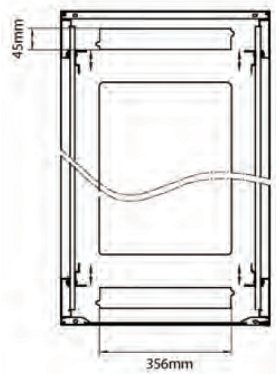

Standards

Standard	Detail
ANSI/EIA-310-E	Electronic Industries Association standard for horizontal spacing, vertical hole spacing, rack opening and front panel width
BS EN 60297-3-100:2009	Mechanical structures for electronic equipment. Dimensions of mechanical structures of the 482,6 mm (19 in) series. Basic dimensions of front panels, subracks, chassis, racks and cabinets
DIN 41494 Part 1 & 7	Panel Mounting Racks For Electronics Equipments; Racks And Panels, Dimensions; Dimensions of cabinets and suites of racks
RoHS-II/III (2011/65/EU & 2015/863): 2023	Our products, demonstrate full adherence to the regulatory stipulations of the EU Directive 2011/65/EU (RoHS-II) and its corresponding delegated directive 2015/863 (RoHS-III).
WFD: 2023	Compliant to Waste Framework Directive
SCIP: 2023	Compliant - Does Not Contain Substances of Concern In articles as such or in complex objects (Products)
POPs (EU) No 2019/1021	EU Regulation for the restriction of Persistent Organic Pollutants.

excel
without compromise.

Exploded view

Environ CR600 29U Rack 600x600mm Glass (F)
Steel (R) B/Panels No/Mgmt Grey White Flat Pack

Item Code: 542-2966-GSBN-GW-FP

Product drawings

Front

Side

Rear

Roof

Base

Base Cut Out Dimensions

380 mm Wide
by
276 mm Deep (600 mm deep rack)
476 mm Deep (800 mm deep rack)
676 mm Deep (1000 mm deep rack)

Part Number Table

Part Number	Description
542-1566-GSBN-BK	Environ CR600 15U Rack 600x600mm Glass (F) Steel (R) B/Panels No/Mgmt Black
542-1566-GSBN-BK-FP	Environ CR600 15U Rack 600x600mm Glass (F) Steel (R) B/Panels No/Mgmt Black Flat Pack