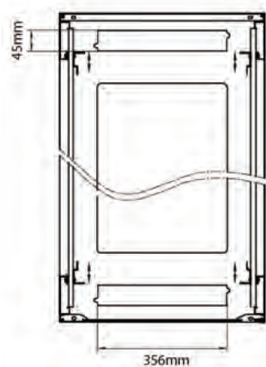

Additional specifications

Specifications	Values
Material	SPCC Cold Rolled Steel
19" Rails	2.0 mm thick
Side Panels	1.0 mm thick
Other	1.2 mm thick
Front door	Handle cam lock
Rear door	Handle cam lock
Side panels lock	Single point barrel lock
Jacking feet additional height	50-80 mm
Castors additional height	70 mm

Standards

Standard	Detail
ANSI/EIA-310-E	Electronic Industries Association standard for horizontal spacing, vertical hole spacing, rack opening and front panel width
BS EN 60297-3-100:2009	Mechanical structures for electronic equipment. Dimensions of mechanical structures of the 482,6 mm (19 in) series. Basic dimensions of front panels, subracks, chassis, racks and cabinets
DIN 41494 Part 1 & 7	Panel Mounting Racks For Electronics Equipments; Racks And Panels, Dimensions; Dimensions of cabinets and suites of racks
RoHS-II/III (2011/65/EU & 2015/863): 2023	Our products, demonstrate full adherence to the regulatory stipulations of the EU Directive 2011/65/EU (RoHS-II) and its corresponding delegated directive 2015/863 (RoHS-III).
WFD: 2023	Compliant to Waste Framework Directive
SCIP: 2023	Compliant - Does Not Contain Substances of Concern In articles as such or in complex objects (Products)
POPs (EU) No 2019/1021	EU Regulation for the restriction of Persistent Organic Pollutants.

Product drawings

Front

Side

Rear

Roof

Base

Base Cut Out Dimensions

380 mm Wide
by
276 mm Deep (600 mm deep rack)
476 mm Deep (800 mm deep rack)
676 mm Deep (1000 mm deep rack)

Environ ER600 29U Rack 600x600mm W/Vented (F)
D/Vented (R) B/Panels No/Mgmt Black

Item Code: 542-2966-WDBN-BK

excel
without compromise.

Exploded view

Environ ER600 29U Rack 600x600mm W/Vented (F) D/Vented (R) B/Panels No/Mgmt Black