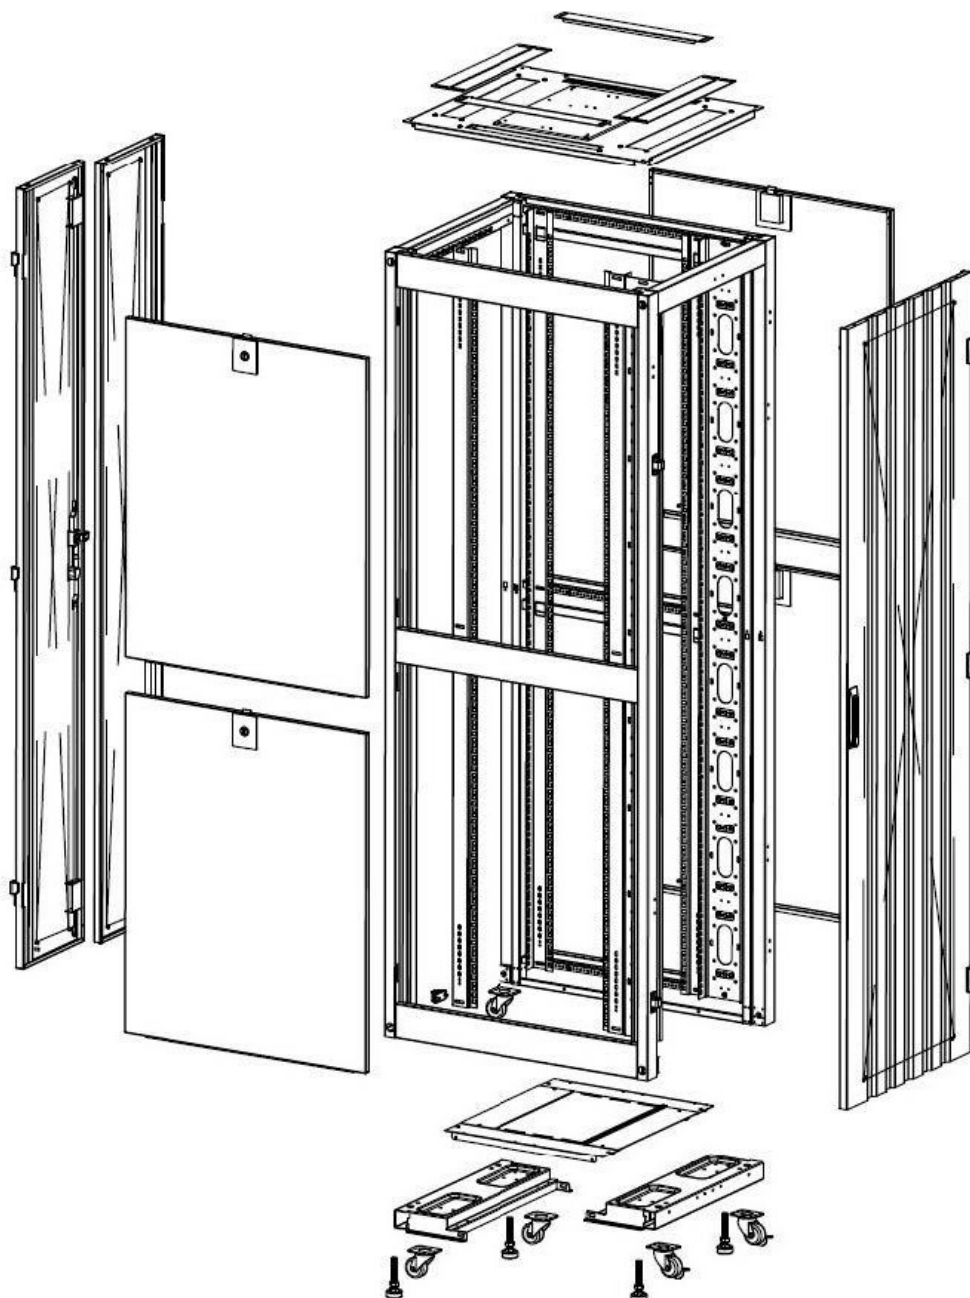

Environ ER600 29U Rack 600x600mm W/Vented (F)
D/Vented (R) B/Panels No/Mgmt Black

Item Code: 542-2966-WDBN-BK

excel
without compromise.

Exploded view