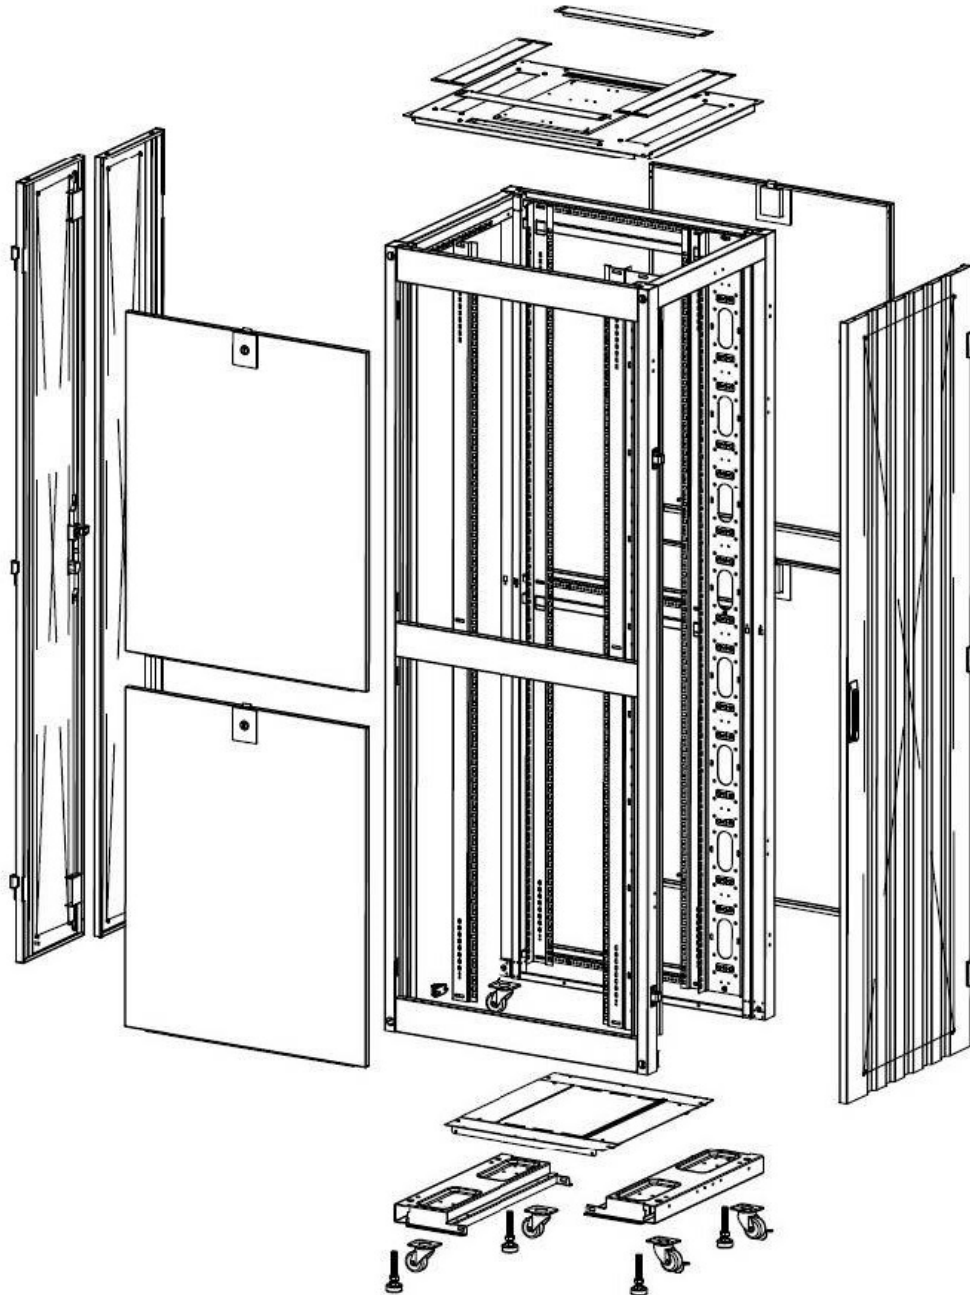

Explosionsansicht