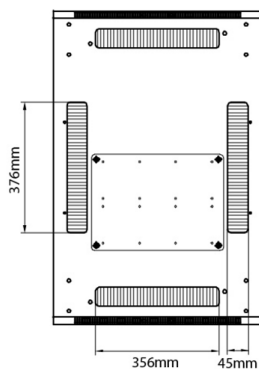

Additional specifications

Specifications	Values
Material	SPCC Cold Rolled Steel
19" Rails	2.0 mm thick
Side Panels	1.0 mm thick
Other	1.2 mm thick
Front door	Handle cam lock
Rear door	Handle cam lock
Side panels lock	Single point barrel lock
Jacking feet additional height	50-80 mm
Castors additional height	70 mm

Standards

Standard	Detail
ANSI/EIA-310-E	Electronic Industries Association standard for horizontal spacing, vertical hole spacing, rack opening and front panel width
BS EN 60297-3-100:2009	Mechanical structures for electronic equipment. Dimensions of mechanical structures of the 482,6 mm (19 in) series. Basic dimensions of front panels, subracks, chassis, racks and cabinets

Part Code: 542-2966-WDBN-GW

sales@excel-networking.com
excel-networking.com

Product drawings

Front

Side

Rear

Roof

Base

Base Cut Out Dimensions

380 mm Wide
by
276 mm Deep (600 mm deep rack)
476 mm Deep (800 mm deep rack)
676 mm Deep (1000 mm deep rack)

Environ ER600 29U Rack 600x600mm W/Vented (F)
D/Vented (R) B/Panels No/Mgmt Grey White