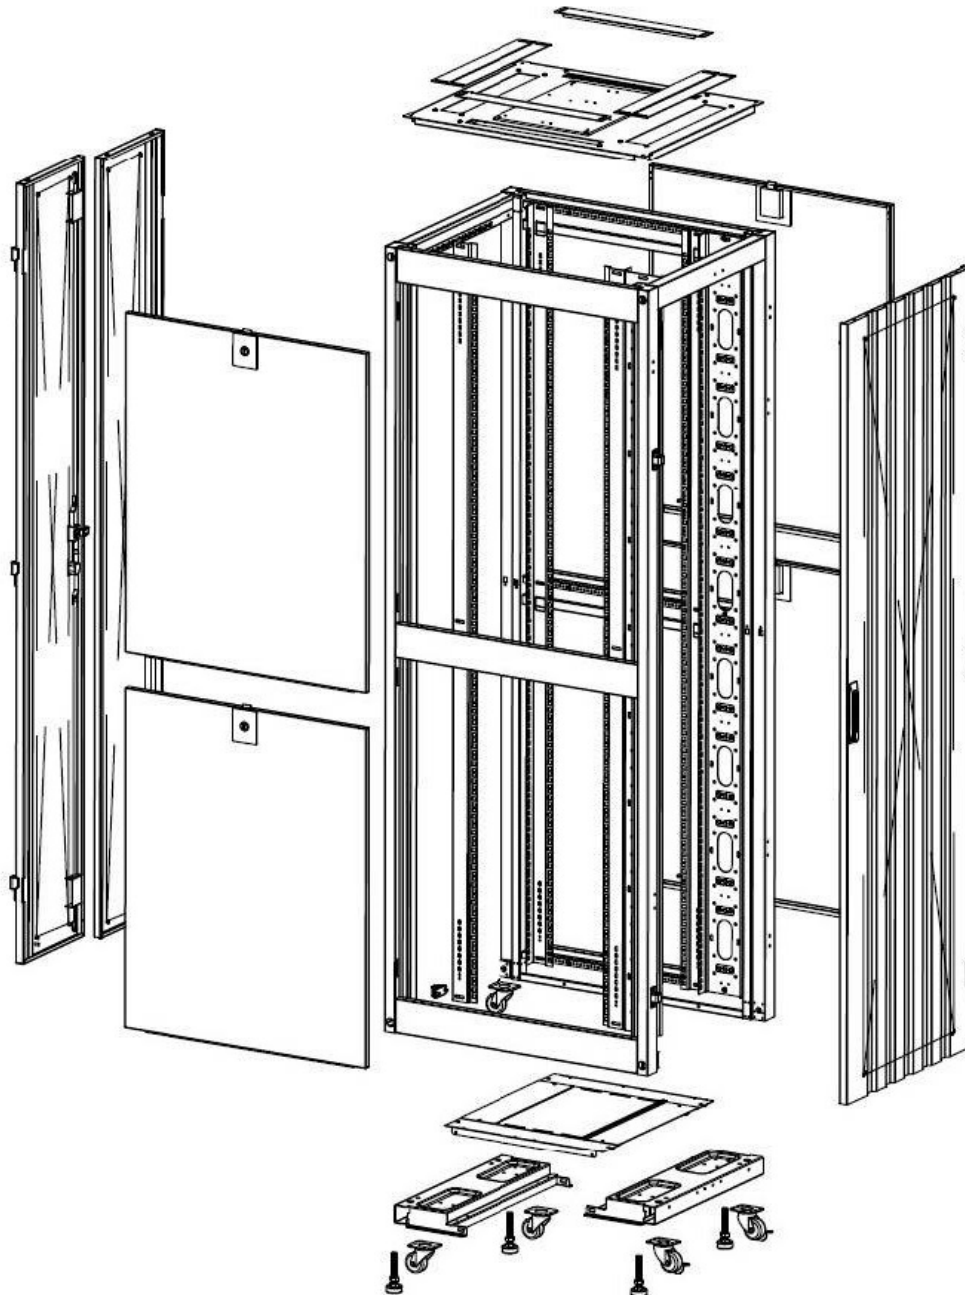

Environ ER600 29U Rack 600x600mm W/Vented (F)
D/Vented (R) B/Panels No/Mgmt Grey White

Part Code: 542-2966-WDBN-GW

sales@excel-networking.com
excel-networking.com

Exploded view