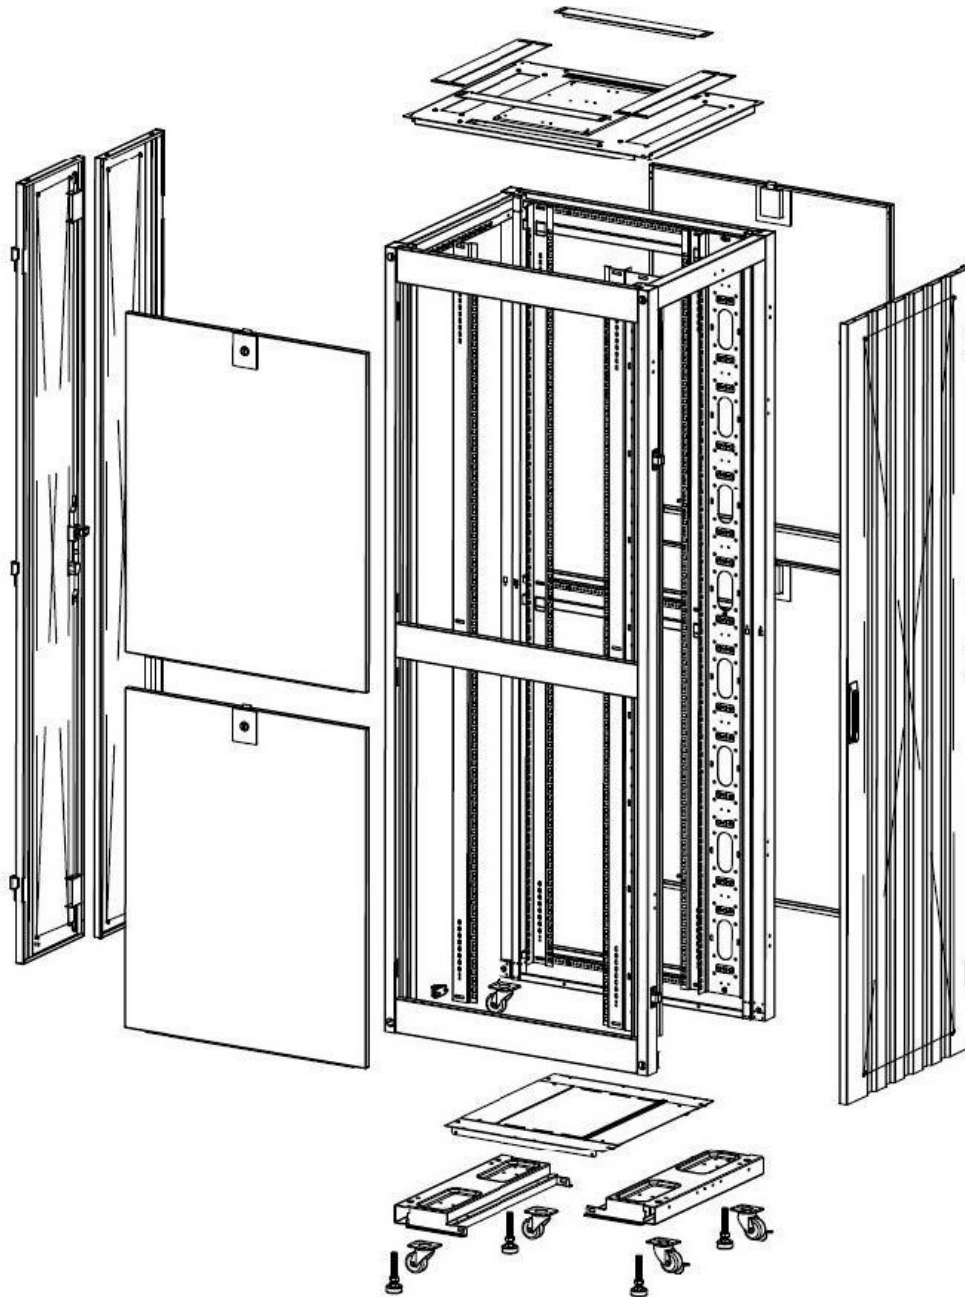

Environ ER600 29U Rack 600x600mm W/Vented (F)
D/Vented (R) B/Panels No/Mgmt Grey White

Part Code: 542-2966-WDBN-GW

sales@excel-networking.com
excel-networking.com

Exploded view