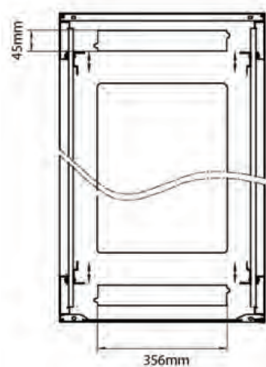

## Standards

Standard	Detail
ANSI/EIA-310-E	Electronic Industries Association standard for horizontal spacing, vertical hole spacing, rack opening and front panel width
BS EN 60297-3-100:2009	Mechanical structures for electronic equipment. Dimensions of mechanical structures of the 482,6 mm (19 in) series. Basic dimensions of front panels, subracks, chassis, racks and cabinets
DIN 41494 Part 1 & 7	Panel Mounting Racks For Electronics Equipments; Racks And Panels, Dimensions; Dimensions of cabinets and suites of racks
RoHS-II/III (2011/65/EU & 2015/863): 2023	Our products, demonstrate full adherence to the regulatory stipulations of the EU Directive 2011/65/EU (RoHS-II) and its corresponding delegated directive 2015/863 (RoHS-III).
WFD: 2023	Compliant to Waste Framework Directive
SCIP: 2023	Compliant - Does Not Contain Substances of Concern In articles as such or in complex objects (Products)
POPs (EU) No 2019/1021	EU Regulation for the restriction of Persistent Organic Pollutants.

### Product drawings

Front

Side

Rear

Roof

Base

#### Base Cut Out Dimensions

380 mm Wide  
by  
276 mm Deep (600 mm deep rack)  
476 mm Deep (800 mm deep rack)  
676 mm Deep (1000 mm deep rack)

Environ ER600 29U Rack 600x600mm W/Vented (F)  
D/Vented (R) B/Panels No/Mgmt Grey White