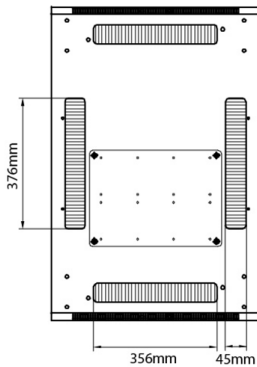

## Additional specifications

Specifications	Values
Material	SPCC Cold Rolled Steel
19" Rails	2.0 mm thick
Side Panels	1.0 mm thick
Other	1.2 mm thick
Front door	Handle cam lock
Rear door	Handle cam lock
Side panels lock	Single point barrel lock
Jacking feet additional height	50-80 mm
Castors additional height	70 mm

## Standards

Standard	Detail
ANSI/EIA-310-E	Electronic Industries Association standard for horizontal spacing, vertical hole spacing, rack opening and front panel width
BS EN 60297-3-100:2009	Mechanical structures for electronic equipment. Dimensions of mechanical structures of the 482,6 mm (19 in) series. Basic dimensions of front panels, subracks, chassis, racks and cabinets
DIN 41494 Part 1 & 7	Panel Mounting Racks For Electronics Equipments; Racks And Panels, Dimensions; Dimensions of cabinets and suites of racks
RoHS-II/III (2011/65/EU & 2015/863): 2023	Our products, demonstrate full adherence to the regulatory stipulations of the EU Directive 2011/65/EU (RoHS-II) and its corresponding delegated directive 2015/863 (RoHS-III).
WFD: 2023	Compliant to Waste Framework Directive
SCIP: 2023	Compliant - Does Not Contain Substances of Concern In articles as such or in complex objects (Products)
POPs (EU) No 2019/1021	EU Regulation for the restriction of Persistent Organic Pollutants.

### Product drawings

Front

Side

Rear

Roof

Base

#### Base Cut Out Dimensions

380 mm Wide  
by  
276 mm Deep (600 mm deep rack)  
476 mm Deep (800 mm deep rack)  
676 mm Deep (1000 mm deep rack)

Environ ER600 29U Rack 600x600mm W/Vented (F)  
D/Vented (R) B/Panels No/Mgmt Grey White