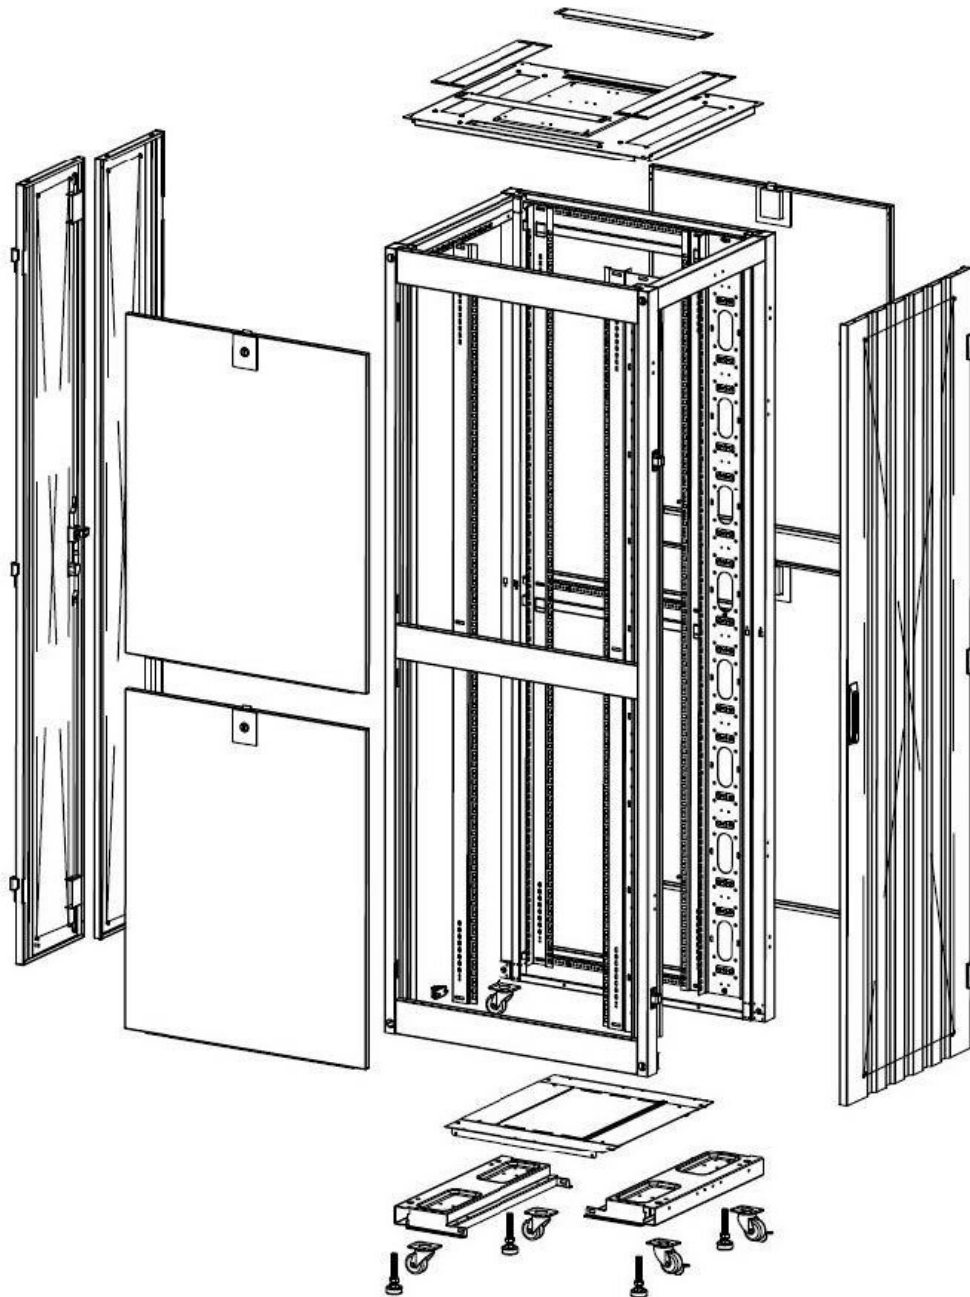

Environ ER600 29U Rack 600x600mm W/Vented (F)
D/Vented (R) B/Panels No/Mgmt Grey White

Item Code: 542-2966-WDBN-GW

excel
without compromise.

Exploded view