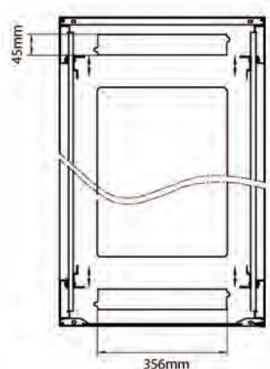

Part Code: 542-2966-WDBN-GW

sales@excel-networking.com
excel-networking.com

Product drawings

Front

Side

Rear

Roof

Base

Base Cut Out Dimensions

380 mm Wide
by
276 mm Deep (600 mm deep rack)
476 mm Deep (800 mm deep rack)
676 mm Deep (1000 mm deep rack)

Environ ER600 29U Rack 600x600mm W/Vented (F)
D/Vented (R) B/Panels No/Mgmt Grey White