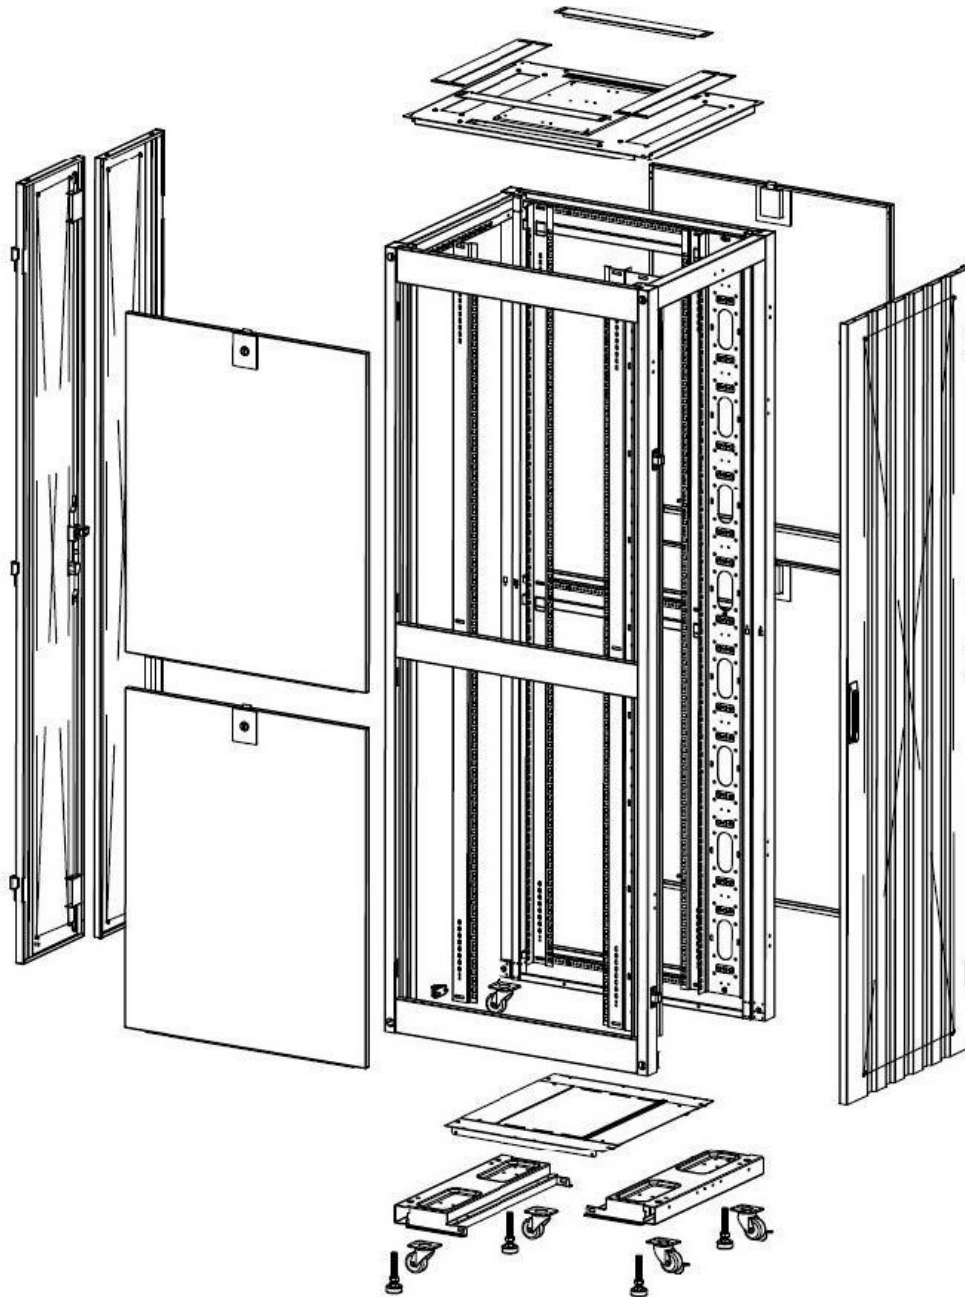

Environ ER600 29U Rack 600x600mm W/Vented (F)
D/Vented (R) B/Panels No/Mgmt Grey White Flat Pac...

Part Code: 542-2966-WDBN-GW-FP

sales@excel-networking.com
excel-networking.com

Exploded view