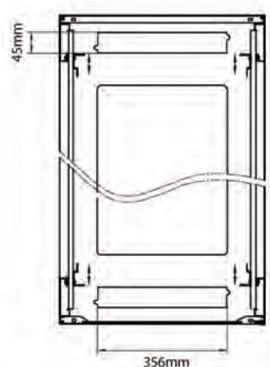

Additional specifications

Specifications	Values
Material	SPCC Cold Rolled Steel
19" Rails	2.0 mm thick
Side Panels	1.0 mm thick
Other	1.2 mm thick
Front door	Handle cam lock
Rear door	Handle cam lock
Side panels lock	Single point barrel lock
Jacking feet additional height	50-80 mm
Castors additional height	70 mm

Part Code: 542-2966-WDBN-GW-FP

sales@excel-networking.com
excel-networking.com

Product drawings

Front

Side

Rear

Roof

Base

Base Cut Out Dimensions

380 mm Wide
by
276 mm Deep (600 mm deep rack)
476 mm Deep (800 mm deep rack)
676 mm Deep (1000 mm deep rack)

Environ ER600 29U Rack 600x600mm W/Vented (F)
D/Vented (R) B/Panels No/Mgmt Grey White Flat Pac...