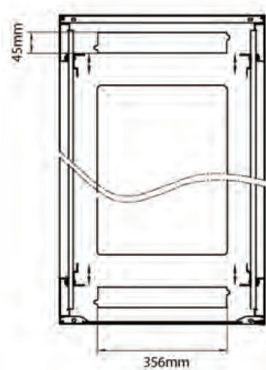

Additional specifications

| Specifications | Values |
|--------------------------------|--------------------------|
| Material | SPCC Cold Rolled Steel |
| 19" Rails | 2.0 mm thick |
| Side Panels | 1.0 mm thick |
| Other | 1.2 mm thick |
| Front door | Handle cam lock |
| Rear door | Handle cam lock |
| Side panels lock | Single point barrel lock |
| Jacking feet additional height | 50-80 mm |
| Castors additional height | 70 mm |

Part Code: 542-2966-WDBN-GW-FP

sales@excel-networking.com
excel-networking.com

Product drawings

Front

Side

Rear

Roof

Base

Base Cut Out Dimensions

380 mm Wide
by
276 mm Deep (600 mm deep rack)
476 mm Deep (800 mm deep rack)
676 mm Deep (1000 mm deep rack)

Environ ER600 29U Rack 600x600mm W/Vented (F)
D/Vented (R) B/Panels No/Mgmt Grey White Flat Pac...