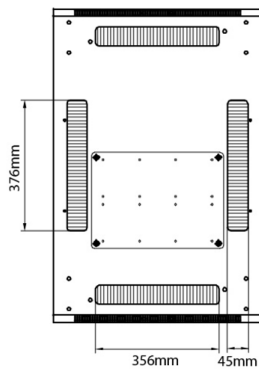

Standards

| Standard | Detail |
|------------------------|---|
| ANSI/EIA-310-E | Electronic Industries Association standard for horizontal spacing, vertical hole spacing, rack opening and front panel width |
| BS EN 60297-3-100:2009 | Mechanical structures for electronic equipment. Dimensions of mechanical structures of the 482,6 mm (19 in) series. Basic dimensions of front panels, subracks, chassis, racks and cabinets |

Part Code: 542-2966-WDBN-GW-FP

sales@excel-networking.com
excel-networking.com

Product drawings

Front

Side

Rear

Roof

Base

Base Cut Out Dimensions

380 mm Wide
by
276 mm Deep (600 mm deep rack)
476 mm Deep (800 mm deep rack)
676 mm Deep (1000 mm deep rack)

Environ ER600 29U Rack 600x600mm W/Vented (F)
D/Vented (R) B/Panels No/Mgmt Grey White Flat Pac...