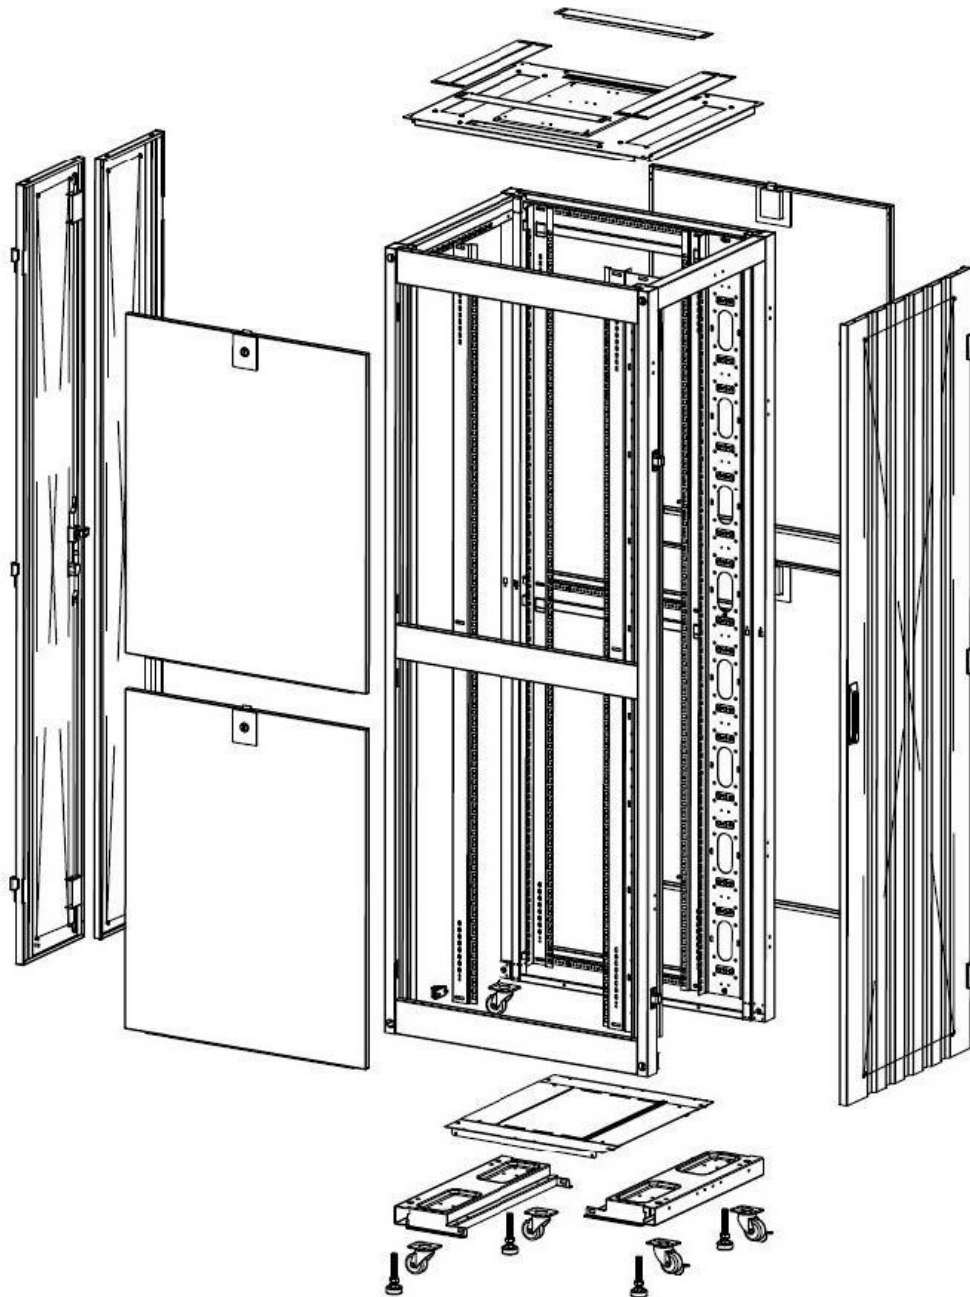

Front

Side

Rear

Roof

Base

Base Cut Out Dimensions

- 380 mm Wide
- by
- 276 mm Deep (600 mm deep rack)
- 476 mm Deep (800 mm deep rack)
- 676 mm Deep (1000 mm deep rack)

Vue éclatée