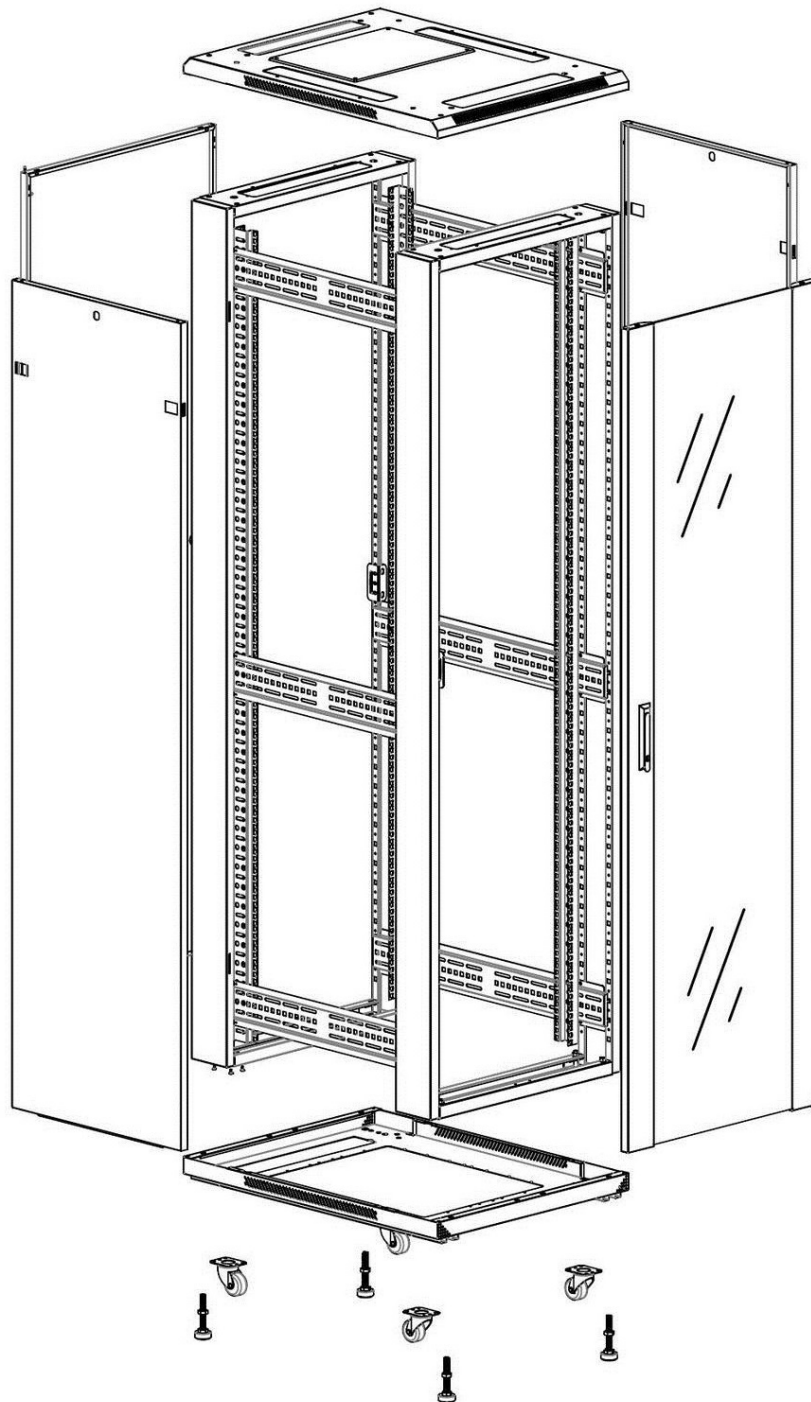

Environ CR600 29U Rack 600x800mm Glass (F)
Steel (R) B/Panels No/Mgmt Black

Item Code: 542-2968-GSBN-BK

excel
without compromise.

Exploded view