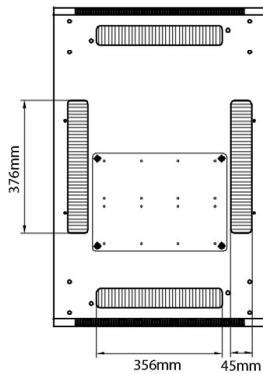

Environ CR600 29U Rack 600x800mm Glass (F)
Steel (R) B/Panels No/Mgmt Black

Item Code: 542-2968-GSBN-BK

Product drawings

Roof

Base Cut Out Dimensions

380 mm Wide
by
276 mm Deep (600 mm deep rack)
476 mm Deep (800 mm deep rack)
676 mm Deep (1000 mm deep rack)

Part Number Table

Part Number	Description
542-1566-GSBN-BK	Environ CR600 15U Rack 600x600mm Glass (F) Steel (R) B/Panels No/Mgmt Black
542-1566-GSBN-BK-FP	Environ CR600 15U Rack 600x600mm Glass (F) Steel (R) B/Panels No/Mgmt Black Flat Pack