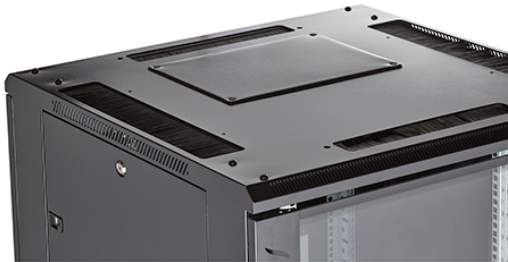

Environ CR600 29U Rack 600x800mm Glass (F)
Steel (R) B/Panels No/Mgmt Black

Item Code: 542-2968-GSBN-BK

excel
without compromise.

Product images

Four-way brush entry roof panel