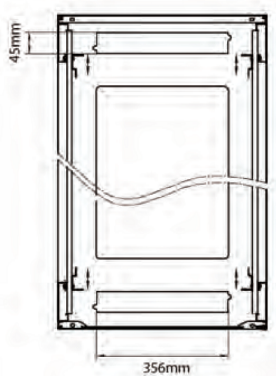

Environ CR600 29U Rack 600x800mm Glass (F) Steel (R) B/Panels No/Mgmt Black

Item Code: 542-2968-GSBN-BK

Standards

Standard	Detail
ANSI/EIA-310-E	Electronic Industries Association standard for horizontal spacing, vertical hole spacing, rack opening and front panel width
BS EN 60297-3-100:2009	Mechanical structures for electronic equipment. Dimensions of mechanical structures of the 482,6 mm (19 in) series. Basic dimensions of front panels, subracks, chassis, racks and cabinets
DIN 41494 Part 1 & 7	Panel Mounting Racks For Electronics Equipments; Racks And Panels, Dimensions; Dimensions of cabinets and suites of racks
RoHS-II/III (2011/65/EU & 2015/863): 2023	Our products, demonstrate full adherence to the regulatory stipulations of the EU Directive 2011/65/EU (RoHS-II) and its corresponding delegated directive 2015/863 (RoHS-III).
WFD: 2023	Compliant to Waste Framework Directive
SCIP: 2023	Compliant - Does Not Contain Substances of Concern In articles as such or in complex objects (Products)
POPs (EU) No 2019/1021	EU Regulation for the restriction of Persistent Organic Pollutants.

Exploded view

Environ CR600 29U Rack 600x800mm Glass (F) Steel (R) B/Panels No/Mgmt Black

Item Code: 542-2968-GSBN-BK

Product drawings

Front

Side

Rear

Roof

Base

Base Cut Out Dimensions

380 mm Wide
by
276 mm Deep (600 mm deep rack)
476 mm Deep (800 mm deep rack)
676 mm Deep (1000 mm deep rack)

Part Number Table

Part Number	Description
542-1566-GSBN-BK	Environ CR600 15U Rack 600x600mm Glass (F) Steel (R) B/Panels No/Mgmt Black
542-1566-GSBN-BK-FP	Environ CR600 15U Rack 600x600mm Glass (F) Steel (R) B/Panels No/Mgmt Black Flat Pack