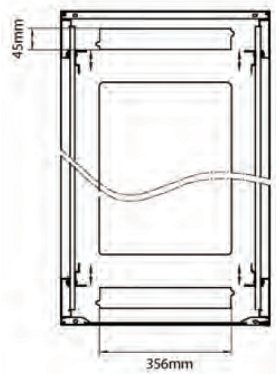

Environ CR600 29U Rack 600x800mm Glass (F) Steel (R) B/Panels No/Mgmt Black

Item Code: 542-2968-GSBN-BK

Standards

Standard	Detail
ANSI/EIA-310-E	Electronic Industries Association standard for horizontal spacing, vertical hole spacing, rack opening and front panel width
BS EN 60297-3-100:2009	Mechanical structures for electronic equipment. Dimensions of mechanical structures of the 482,6 mm (19 in) series. Basic dimensions of front panels, subracks, chassis, racks and cabinets
DIN 41494 Part 1 & 7	Panel Mounting Racks For Electronics Equipments; Racks And Panels, Dimensions; Dimensions of cabinets and suites of racks
RoHS-II/III (2011/65/EU & 2015/863): 2023	Our products, demonstrate full adherence to the regulatory stipulations of the EU Directive 2011/65/EU (RoHS-II) and its corresponding delegated directive 2015/863 (RoHS-III).
WFD: 2023	Compliant to Waste Framework Directive
SCIP: 2023	Compliant - Does Not Contain Substances of Concern In articles as such or in complex objects (Products)
POPs (EU) No 2019/1021	EU Regulation for the restriction of Persistent Organic Pollutants.

Exploded view

Environ CR600 29U Rack 600x800mm Glass (F)
Steel (R) B/Panels No/Mgmt Black

Item Code: 542-2968-GSBN-BK

Product drawings

Front

Side

Rear

Roof

Base

Base Cut Out Dimensions

380 mm Wide
by
276 mm Deep (600 mm deep rack)
476 mm Deep (800 mm deep rack)
676 mm Deep (1000 mm deep rack)

Part Number Table

Part Number	Description
542-1566-GSBN-BK	Environ CR600 15U Rack 600x600mm Glass (F) Steel (R) B/Panels No/Mgmt Black
542-1566-GSBN-BK-FP	Environ CR600 15U Rack 600x600mm Glass (F) Steel (R) B/Panels No/Mgmt Black Flat Pack