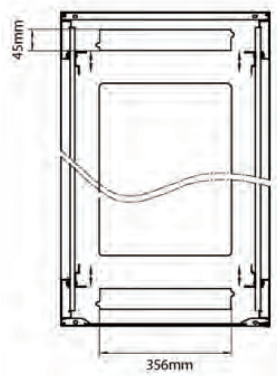

Product drawings

Front

Side

Rear

Roof

Base

Base Cut Out Dimensions

380 mm Wide
by
276 mm Deep (600 mm deep rack)
476 mm Deep (800 mm deep rack)
676 mm Deep (1000 mm deep rack)

Environ CR600 29U Rack 600x800mm Glass (F) Steel (R) B/Panels No/Mgmt Black Flat Pack

Part Code: 542-2968-GSBN-BK-FP

sales@excel-networking.com
excel-networking.com

Part Code Table

Part Code	Description
542-1566-GSBN-BK	Environ CR600 15U Rack 600x600mm Glass (F) Steel (R) B/Panels No/Mgmt Black
542-1566-GSBN-BK-FP	Environ CR600 15U Rack 600x600mm Glass (F) Steel (R) B/Panels No/Mgmt Black Flat Pack
542-1566-GSBN-GW	Environ CR600 15U Rack 600x600mm Glass (F) Steel (R) B/Panels No/Mgmt Grey White
542-1566-GSBN-GW-FP	Environ CR600 15U Rack 600x600mm Glass (F) Steel (R) B/Panels No/Mgmt Grey White Flat Pack
542-1568-GSBN-BK	Environ CR600 15U Rack 600x800 mm Glass (F) Steel (R) B/Panels No/Mgmt Black
542-2066-GSBN-BK	Environ CR600 20U Rack 600x600mm Glass (F) Steel (R) B/Panels No/Mgmt Black
542-2066-GSBN-BK-FP	Environ CR600 20U Rack 600x600mm Glass (F) Steel (R) B/Panels No/Mgmt Black Flat Pack
542-2066-GSBN-GW	Environ CR600 20U Rack 600x600mm Glass (F) Steel (R) B/Panels No/Mgmt Grey White
542-2066-GSBN-GW-FP	Environ CR600 20U Rack 600x600mm Glass (F) Steel (R) B/Panels No/Mgmt Grey White Flat Pack
542-2068-GSBN-BK	Environ CR600 20U Rack 600x800 mm Glass (F) Steel (R) B/Panels No/Mgmt Black
542-24610-GSBN-BK	Environ CR600 24U Rack 600x1000 mm Glass (F) Steel (R) B/Panels No/Mgmt Black
542-2466-GSBN-BK	Environ CR600 24U Rack 600x600mm Glass (F) Steel (R) B/Panels No/Mgmt Black
542-2466-GSBN-BK-FP	Excel Environ CR600 24U Rack 600x600mm Glass (F) Steel (R) B/Panels No/Mgmt Black Flat Pack
542-2466-GSBN-GW	Environ CR600 24U Rack 600x600mm Glass (F) Steel (R) B/Panels No/Mgmt Grey White