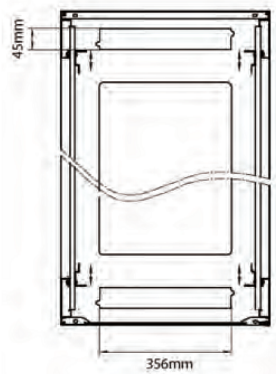

Standards

Standard	Detail
ANSI/EIA-310-E	Electronic Industries Association standard for horizontal spacing, vertical hole spacing, rack opening and front panel width
BS EN 60297-3-100:2009	Mechanical structures for electronic equipment. Dimensions of mechanical structures of the 482,6 mm (19 in) series. Basic dimensions of front panels, subracks, chassis, racks and cabinets
DIN 41494 Part 1 & 7	Panel Mounting Racks For Electronics Equipments; Racks And Panels, Dimensions; Dimensions of cabinets and suites of racks
RoHS-II/III (2011/65/EU & 2015/863): 2023	Our products, demonstrate full adherence to the regulatory stipulations of the EU Directive 2011/65/EU (RoHS-II) and its corresponding delegated directive 2015/863 (RoHS-III).
WFD: 2023	Compliant to Waste Framework Directive
SCIP: 2023	Compliant - Does Not Contain Substances of Concern In articles as such or in complex objects (Products)
POPs (EU) No 2019/1021	EU Regulation for the restriction of Persistent Organic Pollutants.

excel
without compromise.

Exploded view

Environ CR600 29U Rack 600x800mm Glass (F)
Steel (R) B/Panels No/Mgmt Black Flat Pack

Item Code: 542-2968-GSBN-BK-FP

Product drawings

Front

Side

Rear

Roof

Base

Base Cut Out Dimensions

380 mm Wide
by
276 mm Deep (600 mm deep rack)
476 mm Deep (800 mm deep rack)
676 mm Deep (1000 mm deep rack)

Part Number Table

Part Number	Description
542-1566-GSBN-BK	Environ CR600 15U Rack 600x600mm Glass (F) Steel (R) B/Panels No/Mgmt Black
542-1566-GSBN-BK-FP	Environ CR600 15U Rack 600x600mm Glass (F) Steel (R) B/Panels No/Mgmt Black Flat Pack