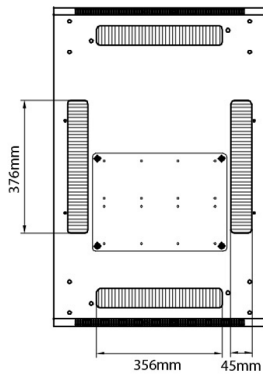

Standards

Standard	Detail
ANSI/EIA-310-E	Electronic Industries Association standard for horizontal spacing, vertical hole spacing, rack opening and front panel width
BS EN 60297-3-100:2009	Mechanical structures for electronic equipment. Dimensions of mechanical structures of the 482,6 mm (19 in) series. Basic dimensions of front panels, subracks, chassis, racks and cabinets
DIN 41494 Part 1 & 7	Panel Mounting Racks For Electronics Equipments; Racks And Panels, Dimensions; Dimensions of cabinets and suites of racks
RoHS-II/III (2011/65/EU & 2015/863): 2023	Our products, demonstrate full adherence to the regulatory stipulations of the EU Directive 2011/65/EU (RoHS-II) and its corresponding delegated directive 2015/863 (RoHS-III).
WFD: 2023	Compliant to Waste Framework Directive
SCIP: 2023	Compliant - Does Not Contain Substances of Concern In articles as such or in complex objects (Products)
POPs (EU) No 2019/1021	EU Regulation for the restriction of Persistent Organic Pollutants.

excel
without compromise.

Exploded view

Environ CR600 29U Rack 600x800mm Glass (F)
Steel (R) B/Panels No/Mgmt Black Flat Pack

Item Code: 542-2968-GSBN-BK-FP

Product drawings

Front

Side

Rear

Roof

Base

Base Cut Out Dimensions

380 mm Wide
by
276 mm Deep (600 mm deep rack)
476 mm Deep (800 mm deep rack)
676 mm Deep (1000 mm deep rack)

Part Number Table

Part Number	Description
542-1566-GSBN-BK	Environ CR600 15U Rack 600x600mm Glass (F) Steel (R) B/Panels No/Mgmt Black
542-1566-GSBN-BK-FP	Environ CR600 15U Rack 600x600mm Glass (F) Steel (R) B/Panels No/Mgmt Black Flat Pack