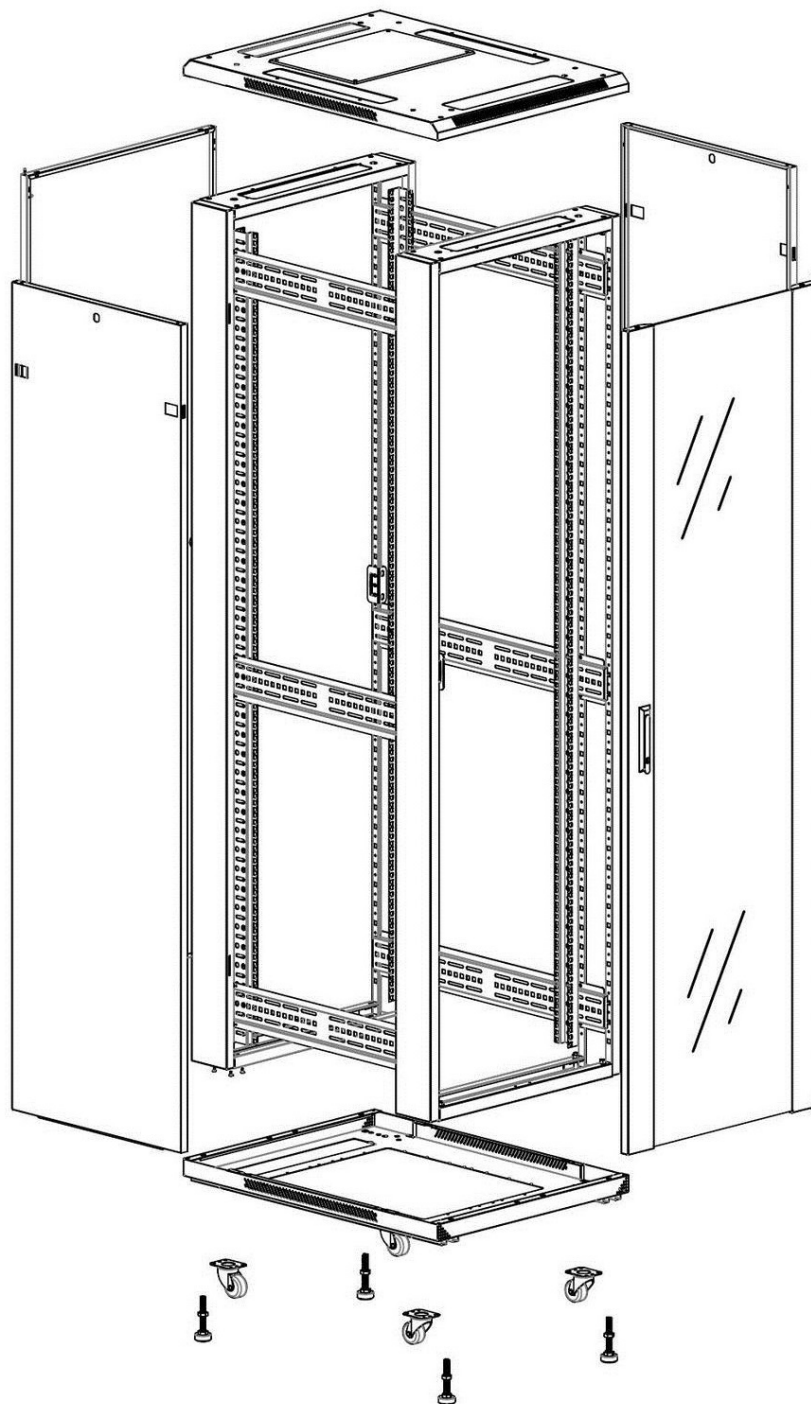

Environ CR600 29U Rack 600x800mm Glass (F)
Steel (R) B/Panels No/Mgmt Black Flat Pack

Item Code: 542-2968-GSBN-BK-FP

excel
without compromise.

Exploded view