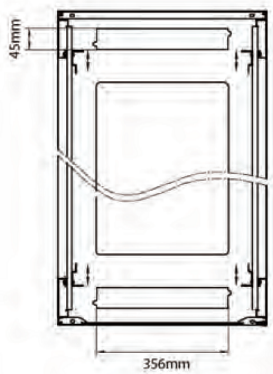

## Standards

Standard	Detail
ANSI/EIA-310-E	Electronic Industries Association standard for horizontal spacing, vertical hole spacing, rack opening and front panel width
BS EN 60297-3-100:2009	Mechanical structures for electronic equipment. Dimensions of mechanical structures of the 482,6 mm (19 in) series. Basic dimensions of front panels, subracks, chassis, racks and cabinets
DIN 41494 Part 1 & 7	Panel Mounting Racks For Electronics Equipments; Racks And Panels, Dimensions; Dimensions of cabinets and suites of racks
RoHS-II/III (2011/65/EU & 2015/863): 2023	Our products, demonstrate full adherence to the regulatory stipulations of the EU Directive 2011/65/EU (RoHS-II) and its corresponding delegated directive 2015/863 (RoHS-III).
WFD: 2023	Compliant to Waste Framework Directive
SCIP: 2023	Compliant - Does Not Contain Substances of Concern In articles as such or in complex objects (Products)
POPs (EU) No 2019/1021	EU Regulation for the restriction of Persistent Organic Pollutants.

Front

Side

Rear

Roof

Base

Base Cut Out Dimensions

380 mm Wide  
by  
276 mm Deep (600 mm deep rack)  
476 mm Deep (800 mm deep rack)  
676 mm Deep (1000 mm deep rack)

Part Number Table