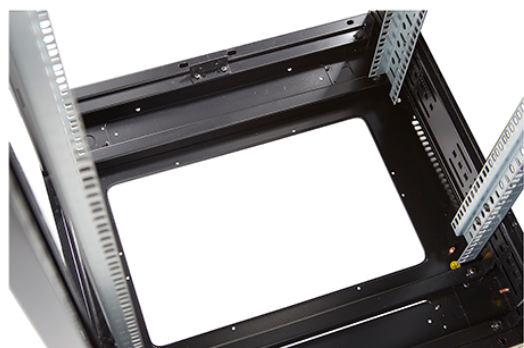

### Product images

Four-way brush entry roof panel

Quick-slam latch side panels

Swing handle glass front door

Steel rear door

Large base entry

U height profile markings

Environ CR600 29U Rack 600x800mm Glass (F)  
Steel (R) B/Panels No/Mgmt Grey White