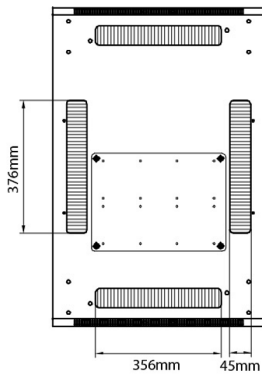

## Standards

Standard	Detail
ANSI/EIA-310-E	Electronic Industries Association standard for horizontal spacing, vertical hole spacing, rack opening and front panel width
BS EN 60297-3-100:2009	Mechanical structures for electronic equipment. Dimensions of mechanical structures of the 482,6 mm (19 in) series. Basic dimensions of front panels, subracks, chassis, racks and cabinets
DIN 41494 Part 1 & 7	Panel Mounting Racks For Electronics Equipments; Racks And Panels, Dimensions; Dimensions of cabinets and suites of racks
RoHS-II/III (2011/65/EU & 2015/863): 2023	Our products, demonstrate full adherence to the regulatory stipulations of the EU Directive 2011/65/EU (RoHS-II) and its corresponding delegated directive 2015/863 (RoHS-III).
WFD: 2023	Compliant to Waste Framework Directive
SCIP: 2023	Compliant - Does Not Contain Substances of Concern In articles as such or in complex objects (Products)
POPs (EU) No 2019/1021	EU Regulation for the restriction of Persistent Organic Pollutants.

Item Code: 542-2968-GSBN-GW

**excel**  
without compromise.

**Exploded view**

Environ CR600 29U Rack 600x800mm Glass (F)  
Steel (R) B/Panels No/Mgmt Grey White

Item Code: 542-2968-GSBN-GW

Product drawings

Front

Side

Rear

Roof

Base

Base Cut Out Dimensions

380 mm Wide  
by  
276 mm Deep (600 mm deep rack)  
476 mm Deep (800 mm deep rack)  
676 mm Deep (1000 mm deep rack)

Part Number Table