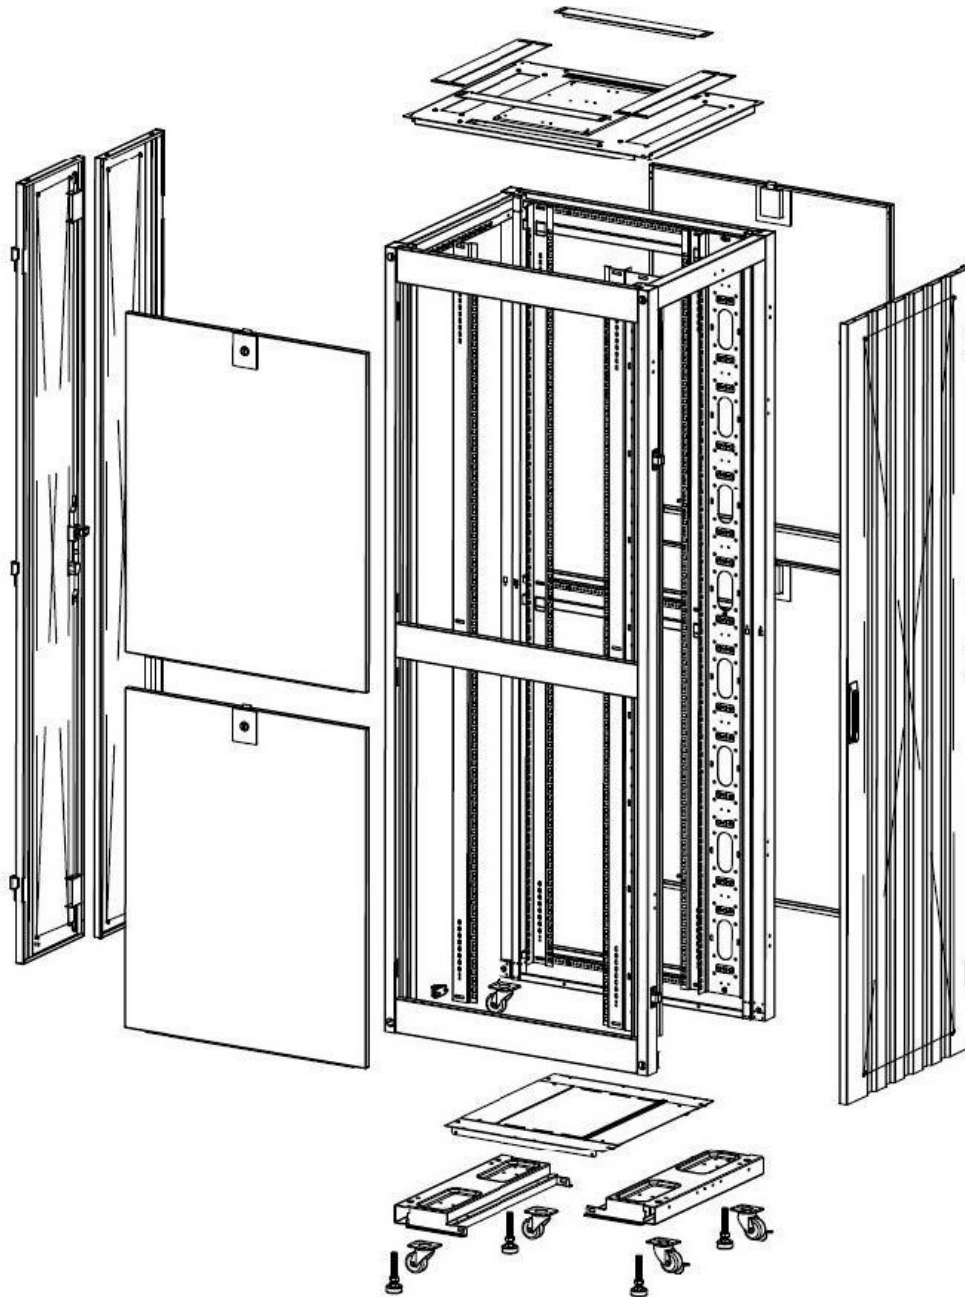

Environ ER600 29U Rack 600x800mm W/Vented (F)
D/Vented (R) B/Panels No/Mgmt Black

Part Code: 542-2968-WDBN-BK

sales@excel-networking.com
excel-networking.com

Exploded view