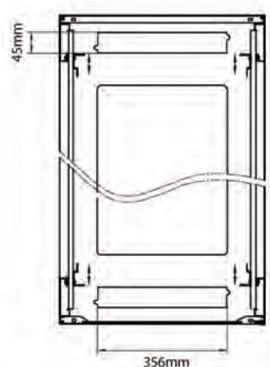

Specifications	Values
Material	SPCC Cold Rolled Steel
19" Rails	2.0 mm thick
Side Panels	1.0 mm thick
Other	1.2 mm thick
Front door	Handle cam lock
Rear door	Handle cam lock
Side panels lock	Single point barrel lock
Jacking feet additional height	50-80 mm
Castors additional height	70 mm

Part Code: 542-2968-WDBN-BK

sales@excel-networking.com
excel-networking.com

Product drawings

Front

Side

Rear

Roof

Base

Base Cut Out Dimensions

380 mm Wide
by
276 mm Deep (600 mm deep rack)
476 mm Deep (800 mm deep rack)
676 mm Deep (1000 mm deep rack)

Environ ER600 29U Rack 600x800mm W/Vented (F)
D/Vented (R) B/Panels No/Mgmt Black