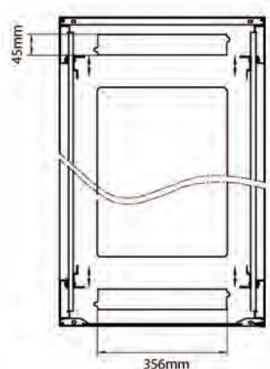

Specifications	Values
Material	SPCC Cold Rolled Steel
19" Rails	2.0 mm thick
Side Panels	1.0 mm thick
Other	1.2 mm thick
Front door	Handle cam lock
Rear door	Handle cam lock
Side panels lock	Single point barrel lock
Jacking feet additional height	50-80 mm
Castors additional height	70 mm

Part Code: 542-2968-WDBN-BK

sales@excel-networking.com
excel-networking.com

Product drawings

Front

Side

Rear

Roof

Base

Base Cut Out Dimensions

380 mm Wide
by
276 mm Deep (600 mm deep rack)
476 mm Deep (800 mm deep rack)
676 mm Deep (1000 mm deep rack)

Environ ER600 29U Rack 600x800mm W/Vented (F)
D/Vented (R) B/Panels No/Mgmt Black