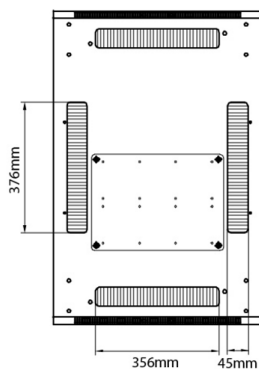

Specifications	Values
Material	SPCC Cold Rolled Steel
19" Rails	2.0 mm thick
Side Panels	1.0 mm thick
Other	1.2 mm thick
Front door	Handle cam lock
Rear door	Handle cam lock
Side panels lock	Single point barrel lock
Jacking feet additional height	50-80 mm
Castors additional height	70 mm

Standards

Standard	Detail
ANSI/EIA-310-E	Electronic Industries Association standard for horizontal spacing, vertical hole spacing, rack opening and front panel width
BS EN 60297-3-100:2009	Mechanical structures for electronic equipment. Dimensions of mechanical structures of the 482,6 mm (19 in) series. Basic dimensions of front panels, subracks, chassis, racks and cabinets

Part Code: 542-2968-WDBN-BK

sales@excel-networking.com
excel-networking.com

Product drawings

Front

Side

Rear

Roof

Base

Base Cut Out Dimensions

380 mm Wide
by
276 mm Deep (600 mm deep rack)
476 mm Deep (800 mm deep rack)
676 mm Deep (1000 mm deep rack)

Environ ER600 29U Rack 600x800mm W/Vented (F)
D/Vented (R) B/Panels No/Mgmt Black