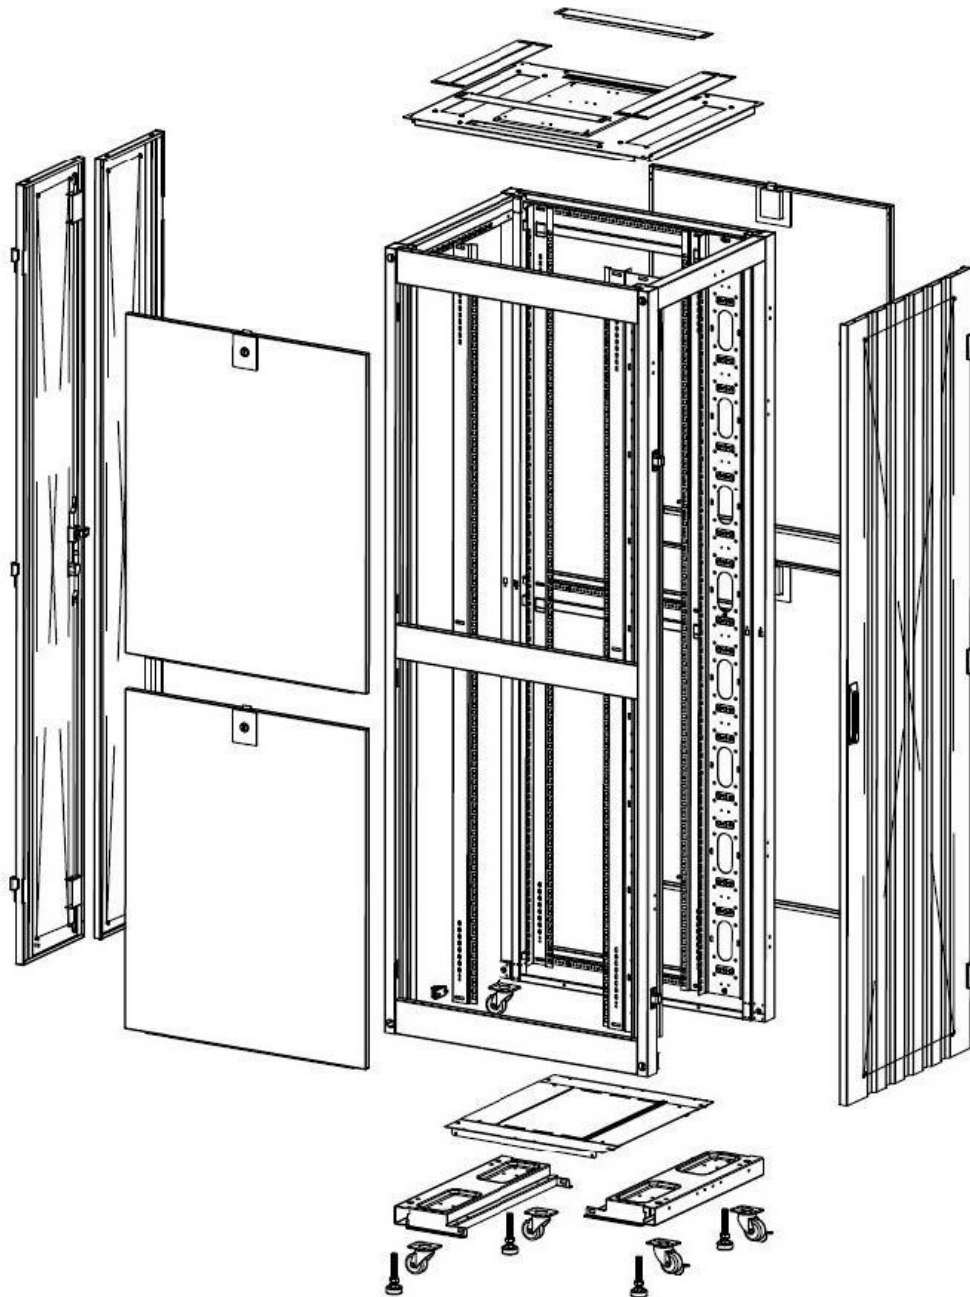

Environ ER600 29U Rack 600x800mm W/Vented (F)
D/Vented (R) B/Panels No/Mgmt Black Flat Pack

excel
without compromise.

Item Code: 542-2968-WDBN-BK-FP

Exploded view