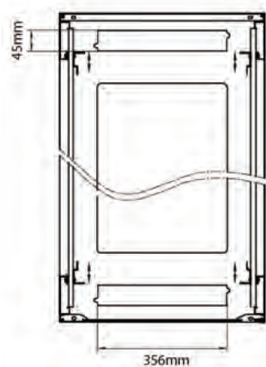

Additional specifications

Specifications	Values
Material	SPCC Cold Rolled Steel
19" Rails	2.0 mm thick
Side Panels	1.0 mm thick
Other	1.2 mm thick
Front door	Handle cam lock
Rear door	Handle cam lock
Side panels lock	Single point barrel lock
Jacking feet additional height	50-80 mm
Castors additional height	70 mm

Item Code: 542-2968-WDBN-BK-FP

Standards

Standard	Detail
ANSI/EIA-310-E	Electronic Industries Association standard for horizontal spacing, vertical hole spacing, rack opening and front panel width
BS EN 60297-3-100:2009	Mechanical structures for electronic equipment. Dimensions of mechanical structures of the 482,6 mm (19 in) series. Basic dimensions of front panels, subracks, chassis, racks and cabinets
DIN 41494 Part 1 & 7	Panel Mounting Racks For Electronics Equipments; Racks And Panels, Dimensions; Dimensions of cabinets and suites of racks
RoHS-II/III (2011/65/EU & 2015/863): 2023	Our products, demonstrate full adherence to the regulatory stipulations of the EU Directive 2011/65/EU (RoHS-II) and its corresponding delegated directive 2015/863 (RoHS-III).
WFD: 2023	Compliant to Waste Framework Directive
SCIP: 2023	Compliant - Does Not Contain Substances of Concern In articles as such or in complex objects (Products)
POPs (EU) No 2019/1021	EU Regulation for the restriction of Persistent Organic Pollutants.

Environ ER600 29U Rack 600x800mm W/Vented (F)
D/Vented (R) B/Panels No/Mgmt Black Flat Pack

Item Code: 542-2968-WDBN-BK-FP

Product drawings

Front

Side

Rear

Roof

Base

Base Cut Out Dimensions

380 mm Wide
by
276 mm Deep (600 mm deep rack)
476 mm Deep (800 mm deep rack)
676 mm Deep (1000 mm deep rack)

Environ ER600 29U Rack 600x800mm W/Vented (F)
D/Vented (R) B/Panels No/Mgmt Black Flat Pack