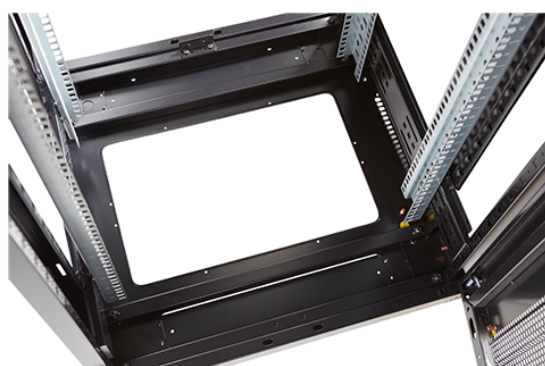

Large base entry