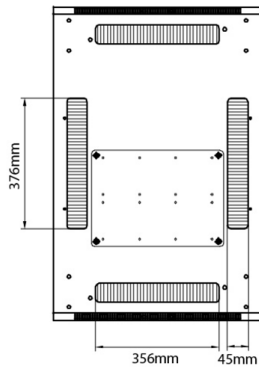

Environ ER600 29U Rack 600x800mm W/Vented (F)
D/Vented (R) B/Panels No/Mgmt Black Flat Pack

Item Code: 542-2968-WDBN-BK-FP

Product drawings

Roof

Base Cut Out Dimensions

380 mm Wide
by
276 mm Deep (600 mm deep rack)
476 mm Deep (800 mm deep rack)
676 mm Deep (1000 mm deep rack)