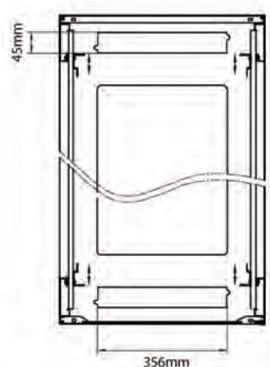

Additional specifications

Specifications	Values
Material	SPCC Cold Rolled Steel
19" Rails	2.0 mm thick
Side Panels	1.0 mm thick
Other	1.2 mm thick
Front door	Handle cam lock
Rear door	Handle cam lock
Side panels lock	Single point barrel lock
Jacking feet additional height	50-80 mm
Castors additional height	70 mm

Part Code: 542-2968-WDBN-GW

sales@excel-networking.com
excel-networking.com

Product drawings

Front

Side

Rear

Roof

Base

Base Cut Out Dimensions

380 mm Wide
by
276 mm Deep (600 mm deep rack)
476 mm Deep (800 mm deep rack)
676 mm Deep (1000 mm deep rack)

Environ ER600 29U Rack 600x800mm W/Vented (F)
D/Vented (R) B/Panels No/Mgmt Grey White