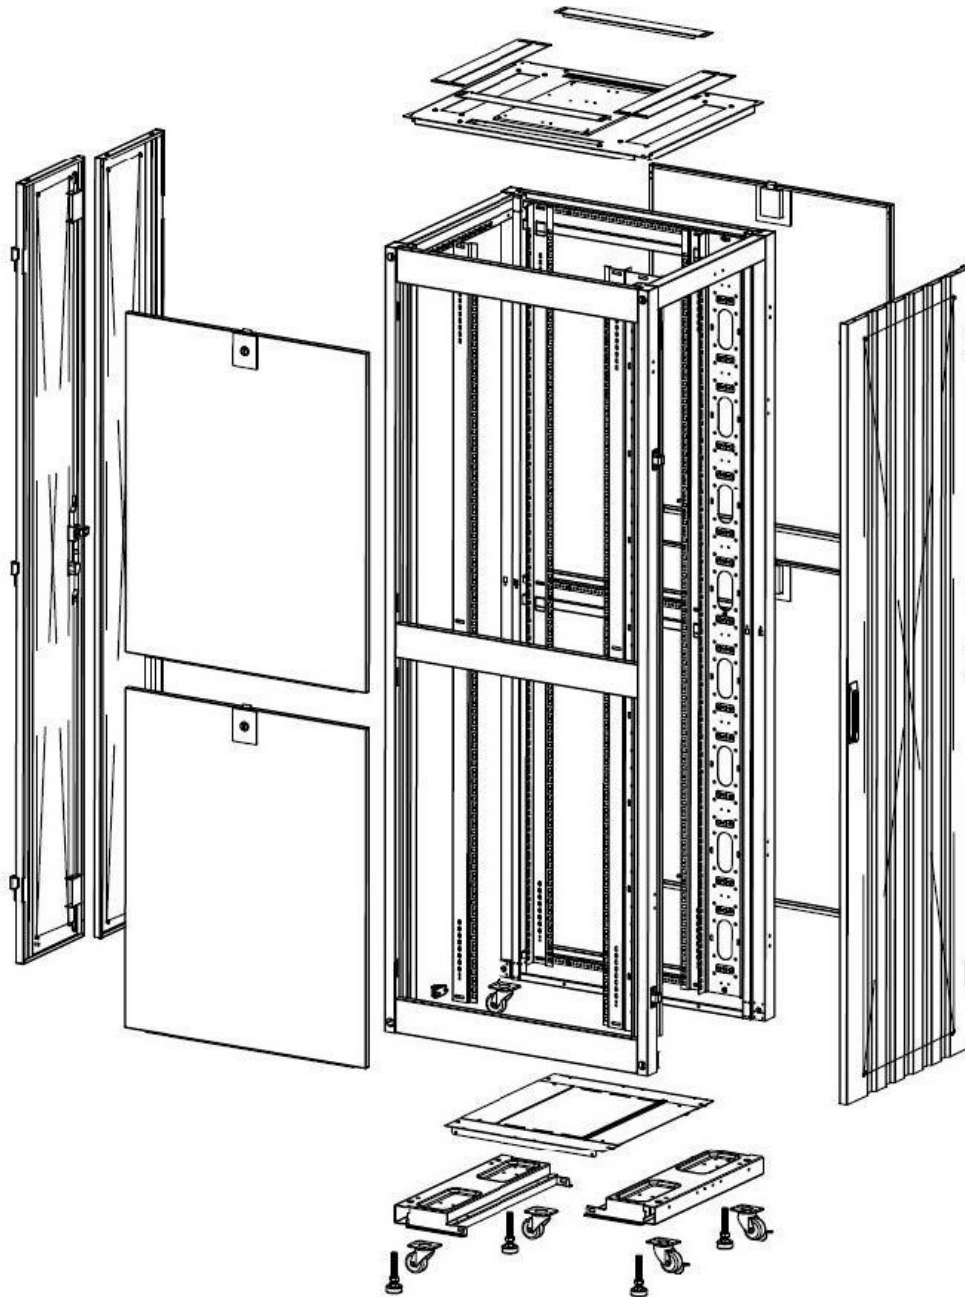

Environ ER600 29U Rack 600x800mm W/Vented (F)
D/Vented (R) B/Panels No/Mgmt Grey White

Part Code: 542-2968-WDBN-GW

sales@excel-networking.com
excel-networking.com

Exploded view