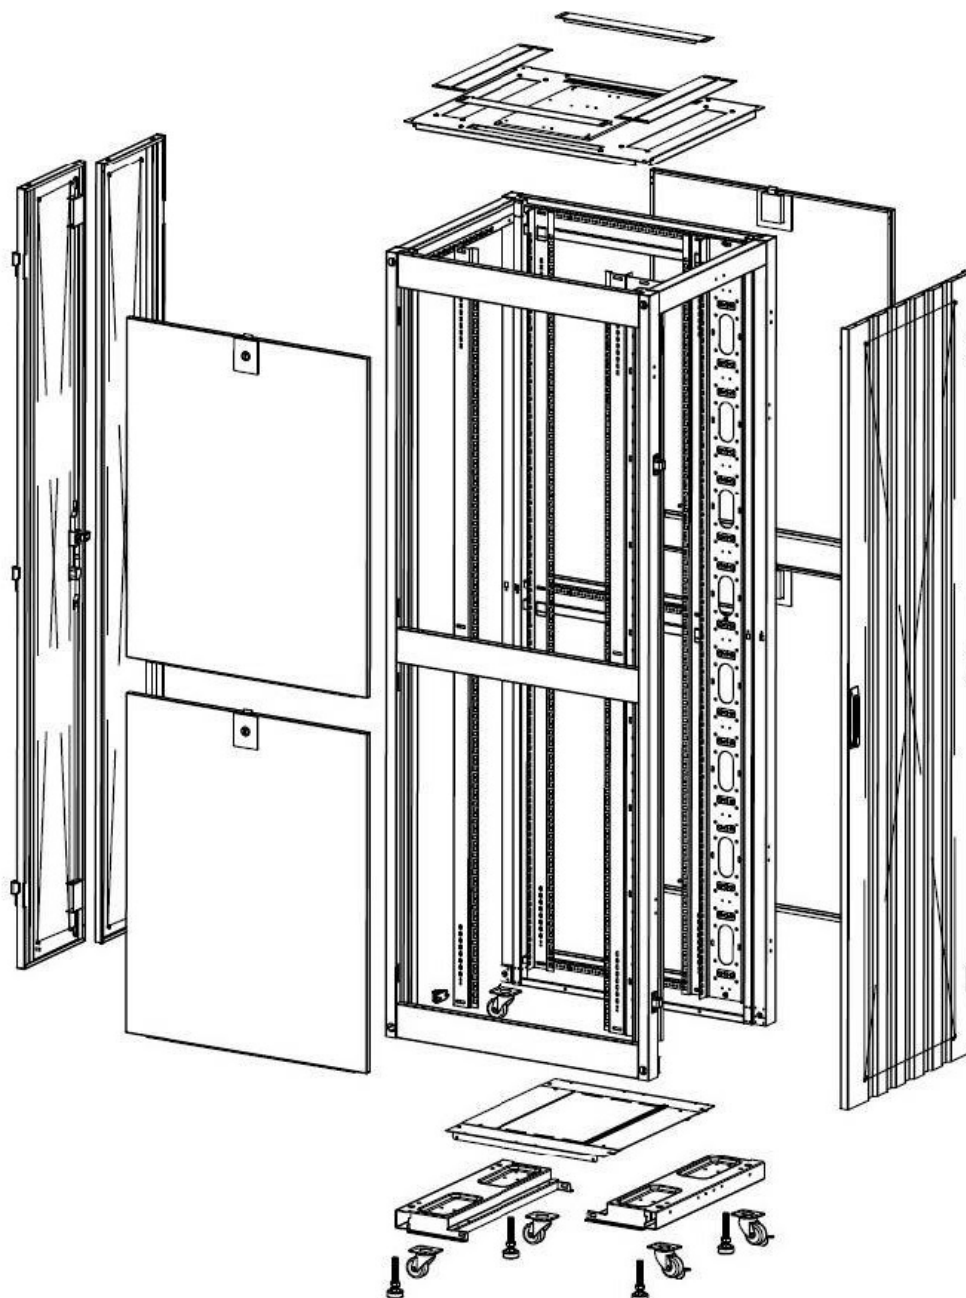

Environ ER600 29U Rack 600x800mm W/Vented (F)
D/Vented (R) B/Panels No/Mgmt Grey White Flat
Pac...

Item Code: 542-2968-WDBN-GW-FP

excel
without compromise.

Exploded view