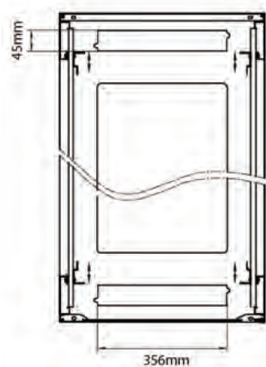

## Standards

Standard	Detail
ANSI/EIA-310-E	Electronic Industries Association standard for horizontal spacing, vertical hole spacing, rack opening and front panel width
BS EN 60297-3-100:2009	Mechanical structures for electronic equipment. Dimensions of mechanical structures of the 482,6 mm (19 in) series. Basic dimensions of front panels, subracks, chassis, racks and cabinets
DIN 41494 Part 1 & 7	Panel Mounting Racks For Electronics Equipments; Racks And Panels, Dimensions; Dimensions of cabinets and suites of racks
RoHS-II/III (2011/65/EU & 2015/863): 2023	Our products, demonstrate full adherence to the regulatory stipulations of the EU Directive 2011/65/EU (RoHS-II) and its corresponding delegated directive 2015/863 (RoHS-III).
WFD: 2023	Compliant to Waste Framework Directive
SCIP: 2023	Compliant - Does Not Contain Substances of Concern In articles as such or in complex objects (Products)
POPs (EU) No 2019/1021	EU Regulation for the restriction of Persistent Organic Pollutants.

### Product drawings

Front

Side

Rear

Roof

Base

#### Base Cut Out Dimensions

380 mm Wide  
by  
276 mm Deep (600 mm deep rack)  
476 mm Deep (800 mm deep rack)  
676 mm Deep (1000 mm deep rack)

Environ ER600 29U Rack 600x800mm W/Vented (F)  
D/Vented (R) B/Panels No/Mgmt Grey White Flat  
Pac...