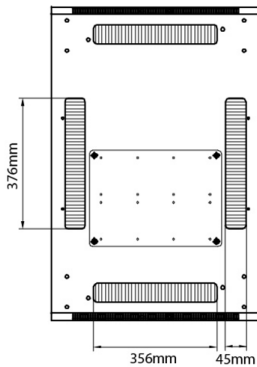

## Additional specifications

Specifications	Values
Material	SPCC Cold Rolled Steel
19" Rails	2.0 mm thick
Side Panels	1.0 mm thick
Other	1.2 mm thick
Front door	Handle cam lock
Rear door	Handle cam lock
Side panels lock	Single point barrel lock
Jacking feet additional height	50-80 mm
Castors additional height	70 mm

## Standards

Standard	Detail
ANSI/EIA-310-E	Electronic Industries Association standard for horizontal spacing, vertical hole spacing, rack opening and front panel width
BS EN 60297-3-100:2009	Mechanical structures for electronic equipment. Dimensions of mechanical structures of the 482,6 mm (19 in) series. Basic dimensions of front panels, subracks, chassis, racks and cabinets
DIN 41494 Part 1 & 7	Panel Mounting Racks For Electronics Equipments; Racks And Panels, Dimensions; Dimensions of cabinets and suites of racks
RoHS-II/III (2011/65/EU & 2015/863): 2023	Our products, demonstrate full adherence to the regulatory stipulations of the EU Directive 2011/65/EU (RoHS-II) and its corresponding delegated directive 2015/863 (RoHS-III).
WFD: 2023	Compliant to Waste Framework Directive
SCIP: 2023	Compliant - Does Not Contain Substances of Concern In articles as such or in complex objects (Products)
POPs (EU) No 2019/1021	EU Regulation for the restriction of Persistent Organic Pollutants.

### Product drawings

Front

Side

Rear

Roof

Base

#### Base Cut Out Dimensions

380 mm Wide  
by  
276 mm Deep (600 mm deep rack)  
476 mm Deep (800 mm deep rack)  
676 mm Deep (1000 mm deep rack)

Environ ER600 29U Rack 600x800mm W/Vented (F)  
D/Vented (R) B/Panels No/Mgmt Grey White Flat  
Pac...