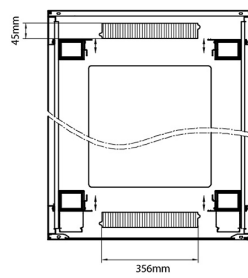

## Product drawings

Front

Side

Rear

Roof

Base

### Base Cut Out Dimensions

580 mm Wide  
by  
276 mm Deep (600 mm deep rack)  
476 mm Deep (800 mm deep rack)  
676 mm Deep (1000 mm deep rack)