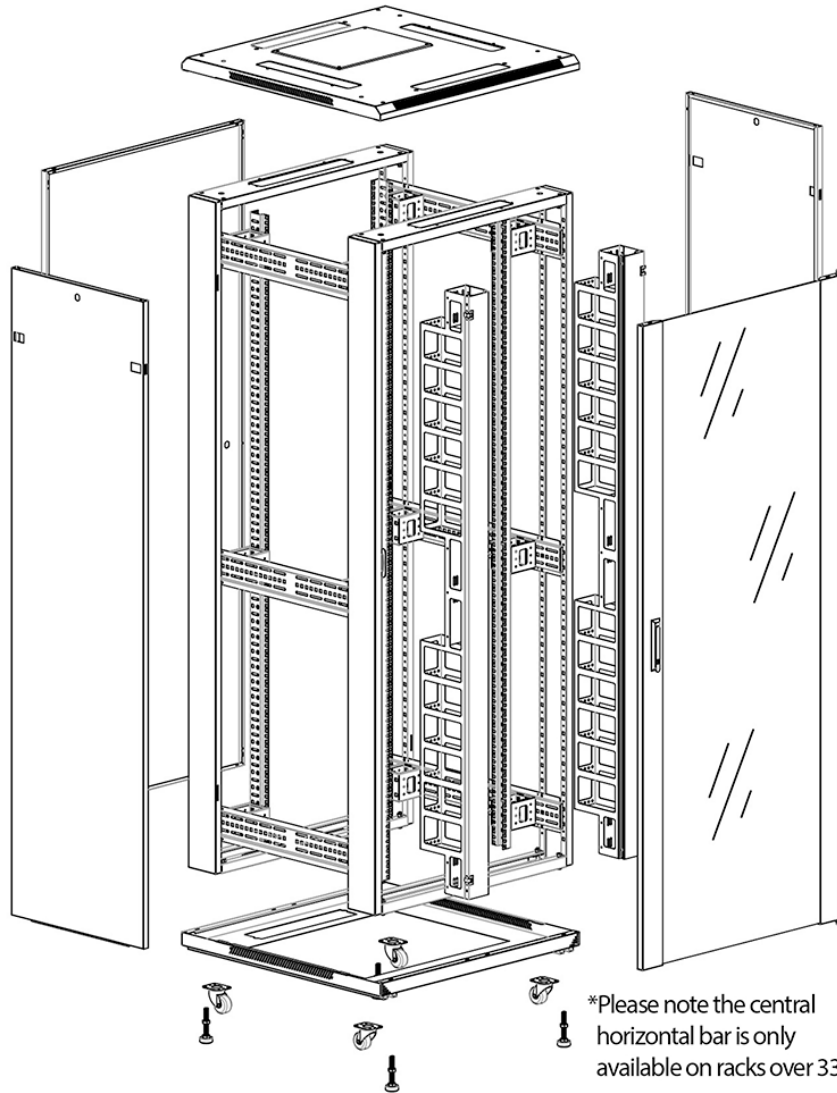

Environ CR800 29U Rack 800x1000mm Glass (F) Steel (R)
B/Panels F/Mgmt Black

Part Code: 542-29810-GSBF-BK

sales@excel-networking.com
excel-networking.com

Product drawings