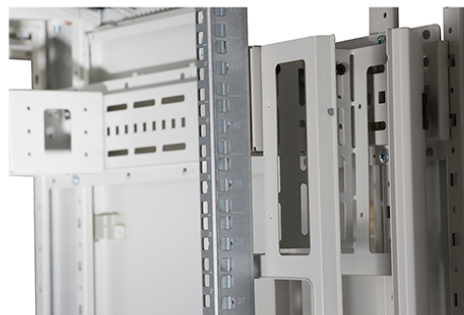

Steel rear door

High-density vertical cable management