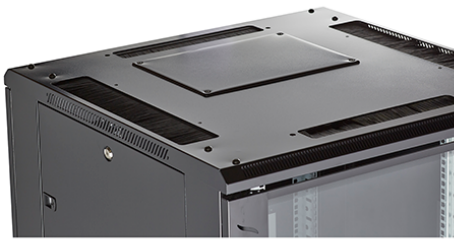

Environ CR800 29U Rack 800x1000mm Glass (F) Steel (R)
B/Panels F/Mgmt Black

Part Code: 542-29810-GSBF-BK

sales@excel-networking.com
excel-networking.com

Product images

Four-way brush entry roof panel