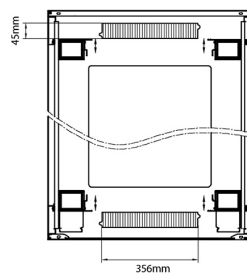

Product drawings

Front

Side

Rear

Roof

Base

Base Cut Out Dimensions

580 mm Wide
by
276 mm Deep (600 mm deep rack)
476 mm Deep (800 mm deep rack)
676 mm Deep (1000 mm deep rack)

Environ CR800 29U Rack 800x1000mm Glass (F) Steel (R) B/Panels F/Mgmt Black

Part Code: 542-29810-GSBF-BK

sales@excel-networking.com
excel-networking.com

Part Code Table

Part Code	Description
542-1588-GSBF-BK	Environ CR600 15U Rack 800x800 mm Glass (F) Steel (R) B/Panels Fr/Mgmt Black
542-2088-GSBF-BK	Environ CR800 20U Rack 800x800 mm Glass (F) Steel (R) B/Panels Fr/Mgmt Black
542-24810-GSBF-BK	Environ CR800 24U Rack 800x1000 mm Glass (F) Steel (R) B/Panels Fr/Mgmt Black
542-2486-GSBF-BK	Environ CR800 24U Rack 800x600mm Glass (F) Steel (R) B/Panels F/Mgmt Black
542-2486-GSBF-BK-FP	Environ CR800 24U Rack 800x600mm Glass (F) Steel (R) B/Panels F/Mgmt Black Flat Pack
542-2486-GSBF-GW	Environ CR800 24U Rack 800x600mm Glass (F) Steel (R) B/Panels F/Mgmt Grey White
542-2486-GSBF-GW-FP	Environ CR800 24U Rack 800x600mm Glass (F) Steel (R) B/Panels F/Mgmt Grey White Flat Pack
542-2488-GSBF-BK	Environ CR800 24U Rack 800x800mm Glass (F) Steel (R) B/Panels F/Mgmt Black
542-2488-GSBF-BK-FP	Environ CR800 24U Rack 800x800mm Glass (F) Steel (R) B/Panels F/Mgmt Black Flat Pack
542-2488-GSBF-GW	Environ CR800 24U Rack 800x800mm Glass (F) Steel (R) B/Panels F/Mgmt Grey White
542-2488-GSBF-GW-FP	Environ CR800 24U Rack 800x800mm Glass (F) Steel (R) B/Panels F/Mgmt Grey White Flat Pack
542-29810-GSBF-BK	Environ CR800 29U Rack 800x1000mm Glass (F) Steel (R) B/Panels F/Mgmt Black
542-29810-GSBF-BK-FP	Environ CR800 29U Rack 800x1000mm Glass (F) Steel (R) B/Panels F/Mgmt Black Flat Pack
542-29810-GSBF-GW	Environ CR800 29U Rack 800x1000mm Glass (F) Steel (R) B/Panels F/Mgmt Grey White