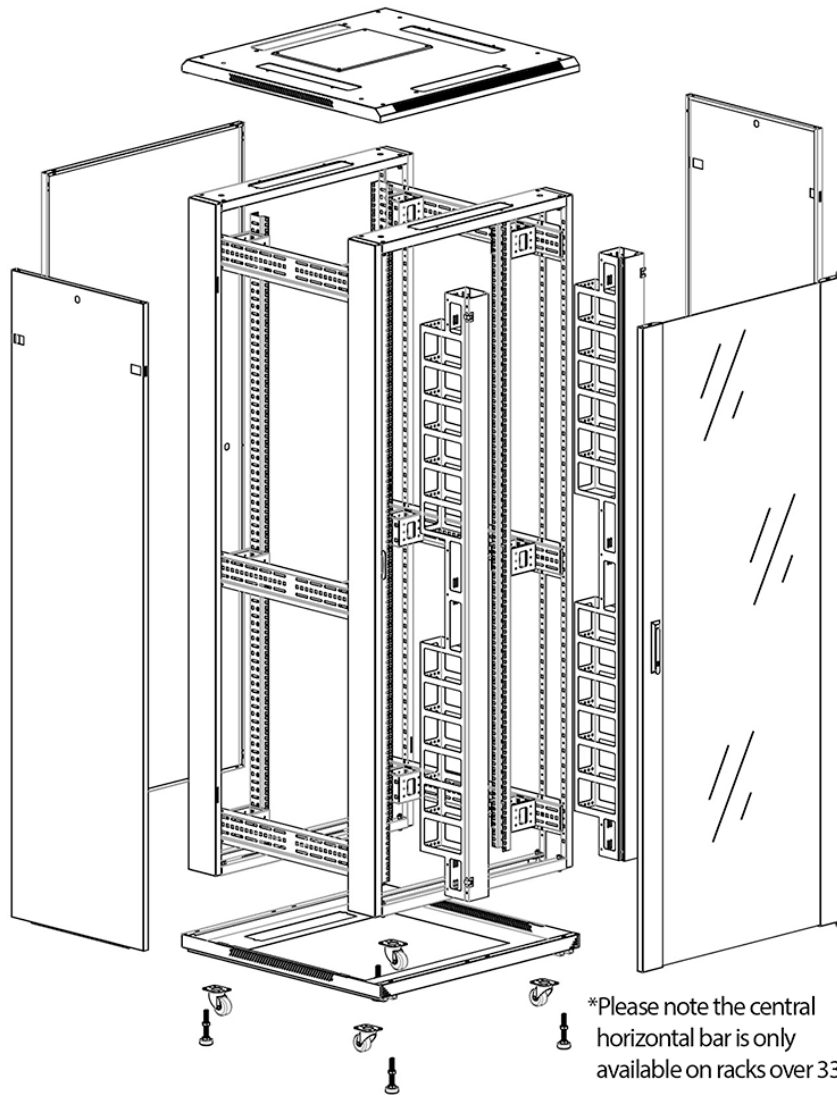

Environ CR800 29U Rack 800x1000mm Glass (F) Steel (R)
B/Panels F/Mgmt Black

Part Code: 542-29810-GSBF-BK

sales@excel-networking.com
excel-networking.com

Product drawings