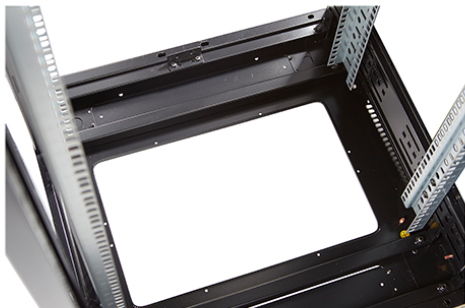

Large base entry