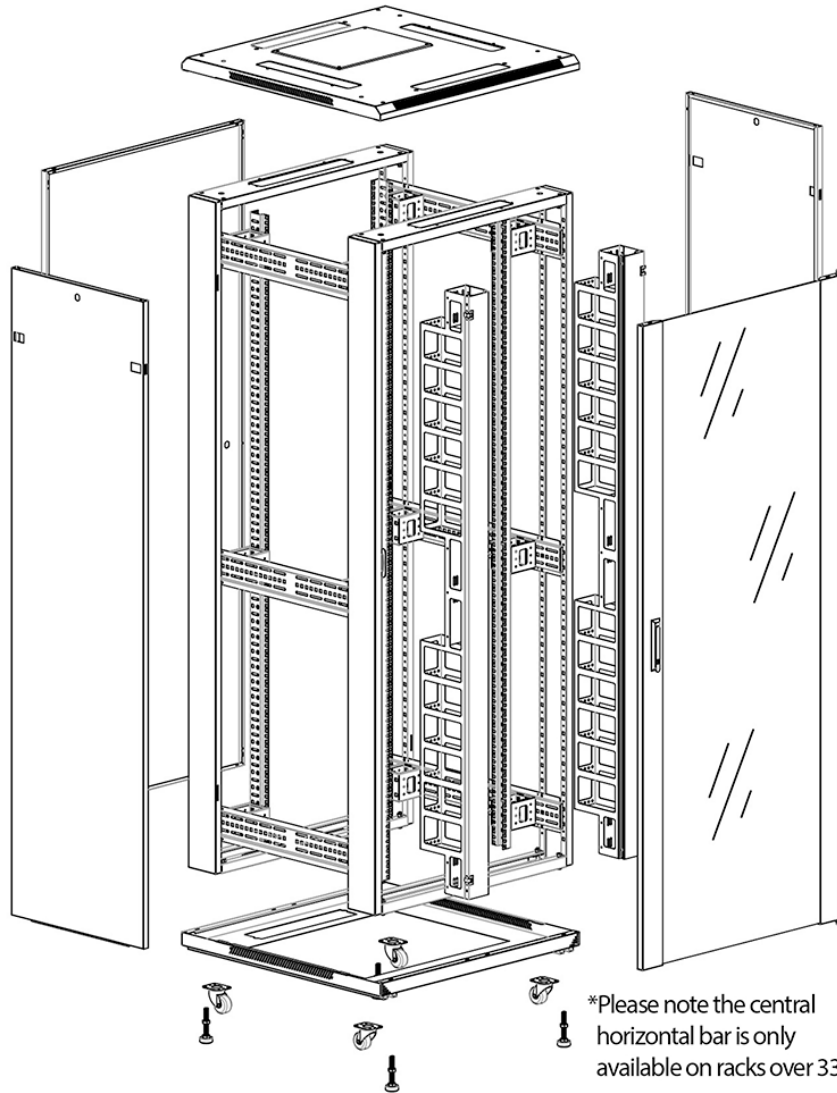

Environ CR800 29U Rack 800x1000mm Glass (F) Steel (R) B/Panels F/Mgmt Black Flat Pack

Part Code: 542-29810-GSBF-BK-FP

sales@excel-networking.com
excel-networking.com

Product drawings