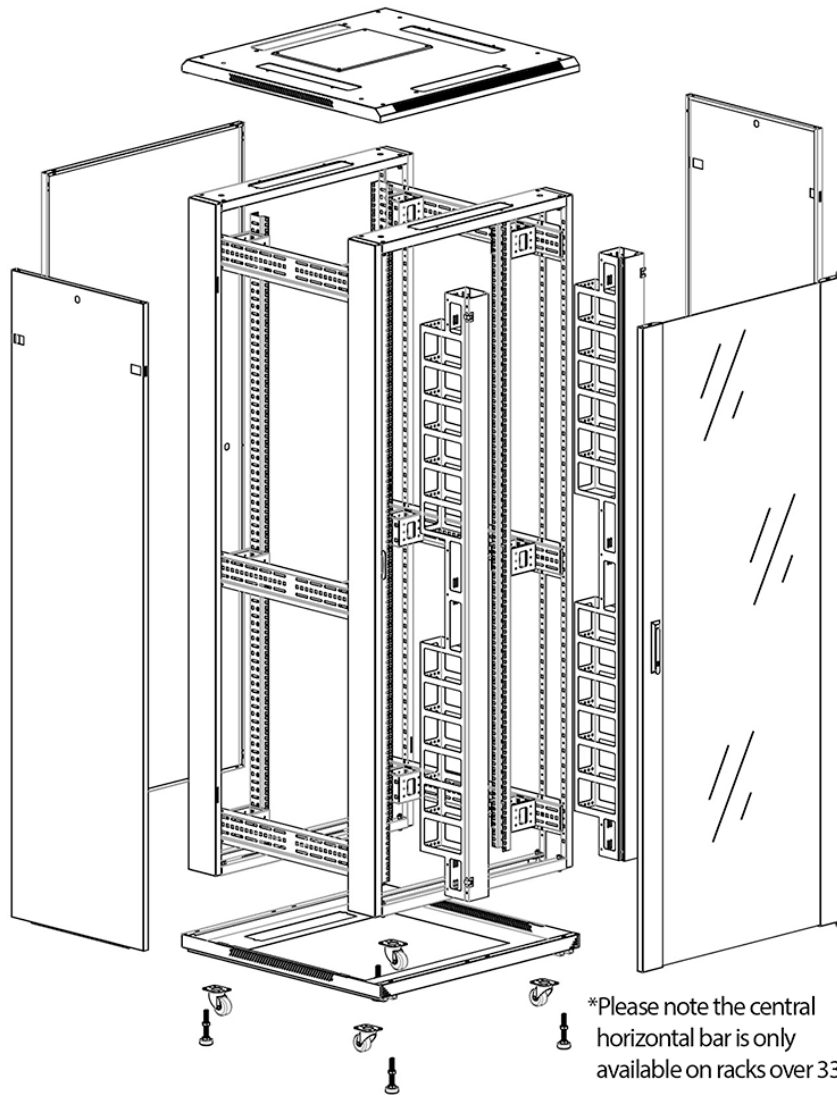

Environ CR800 29U Rack 800x1000mm Glass (F) Steel (R)
B/Panels F/Mgmt Black Flat Pack

Part Code: 542-29810-GSBF-BK-FP

sales@excel-networking.com
excel-networking.com

Product drawings