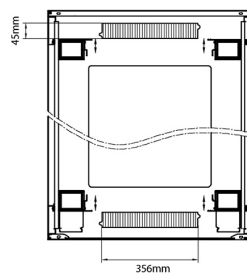

sales@excel-networking.com
excel-networking.com

Product drawings

Front

Side

Rear

Roof

Base

Base Cut Out Dimensions

580 mm Wide
by
276 mm Deep (600 mm deep rack)
476 mm Deep (800 mm deep rack)
676 mm Deep (1000 mm deep rack)

Environ CR800 29U Rack 800x1000mm Glass (F) Steel (R) B/Panels F/Mgmt Black Flat Pack

Part Code: 542-29810-GSBF-BK-FP