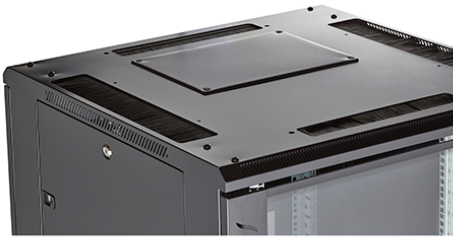

Environ CR800 29U Rack 800x1000mm Glass (F) Steel (R)
B/Panels F/Mgmt Black Flat Pack

Part Code: 542-29810-GSBF-BK-FP

sales@excel-networking.com
excel-networking.com

Product images

Four-way brush entry roof panel