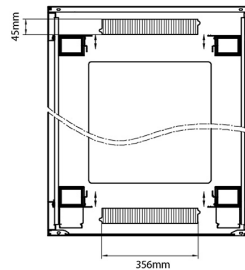

Standards

Standard	Detail
ANSI/EIA-310-E	Electronic Industries Association standard for horizontal spacing, vertical hole spacing, rack opening and front panel width
BS EN 60297-3-100:2009	Mechanical structures for electronic equipment. Dimensions of mechanical structures of the 482,6 mm (19 in) series. Basic dimensions of front panels, subracks, chassis, racks and cabinets
DIN 41494 Part 1 & 7	Panel Mounting Racks For Electronics Equipments; Racks And Panels, Dimensions; Dimensions of cabinets and suites of racks
RoHS-II/III (2011/65/EU & 2015/863): 2023	Our products, demonstrate full adherence to the regulatory stipulations of the EU Directive 2011/65/EU (RoHS-II) and its corresponding delegated directive 2015/863 (RoHS-III).
WFD: 2023	Compliant to Waste Framework Directive
SCIP: 2023	Compliant - Does Not Contain Substances of Concern In articles as such or in complex objects (Products)
POPs (EU) No 2019/1021	EU Regulation for the restriction of Persistent Organic Pollutants.

excel
without compromise.

Product drawings

Environ CR800 29U Rack 800x1000mm Glass (F)
Steel (R) B/Panels F/Mgmt Grey White

Item Code: 542-29810-GSBF-GW

Product drawings

Front

Side

Rear

Roof

Base

Base Cut Out Dimensions

580 mm Wide
by
276 mm Deep (600 mm deep rack)
476 mm Deep (800 mm deep rack)
676 mm Deep (1000 mm deep rack)

Part Number Table

Part Number	Description
542-1588-GSBF-BK	Environ CR600 15U Rack 800x800 mm Glass (F) Steel (R) B/Panels Fr/Mgmt Black
542-2088-GSBF-BK	Environ CR800 20U Rack 800x800 mm Glass (F) Steel (R) B/Panels Fr/Mgmt Black