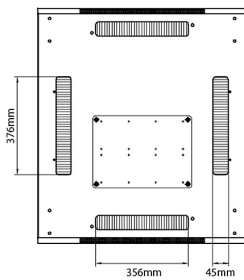

Product drawings

Front

Side

Rear

Roof

Base

Base Cut Out Dimensions

580 mm Wide
by
276 mm Deep (600 mm deep rack)
476 mm Deep (800 mm deep rack)
676 mm Deep (1000 mm deep rack)

Environ CR800 29U Rack 800x1000mm Glass (F) Steel (R) B/Panels F/Mgmt Grey White

Part Code: 542-29810-GSBF-GW

sales@excel-networking.com
excel-networking.com

Part Code Table

Part Code	Description
542-1588-GSBF-BK	Environ CR600 15U Rack 800x800 mm Glass (F) Steel (R) B/Panels Fr/Mgmt Black
542-2088-GSBF-BK	Environ CR800 20U Rack 800x800 mm Glass (F) Steel (R) B/Panels Fr/Mgmt Black
542-24810-GSBF-BK	Environ CR800 24U Rack 800x1000 mm Glass (F) Steel (R) B/Panels Fr/Mgmt Black
542-2486-GSBF-BK	Environ CR800 24U Rack 800x600mm Glass (F) Steel (R) B/Panels F/Mgmt Black
542-2486-GSBF-BK-FP	Environ CR800 24U Rack 800x600mm Glass (F) Steel (R) B/Panels F/Mgmt Black Flat Pack
542-2486-GSBF-GW	Environ CR800 24U Rack 800x600mm Glass (F) Steel (R) B/Panels F/Mgmt Grey White
542-2486-GSBF-GW-FP	Environ CR800 24U Rack 800x600mm Glass (F) Steel (R) B/Panels F/Mgmt Grey White Flat Pack
542-2488-GSBF-BK	Environ CR800 24U Rack 800x800mm Glass (F) Steel (R) B/Panels F/Mgmt Black
542-2488-GSBF-BK-FP	Environ CR800 24U Rack 800x800mm Glass (F) Steel (R) B/Panels F/Mgmt Black Flat Pack
542-2488-GSBF-GW	Environ CR800 24U Rack 800x800mm Glass (F) Steel (R) B/Panels F/Mgmt Grey White
542-2488-GSBF-GW-FP	Environ CR800 24U Rack 800x800mm Glass (F) Steel (R) B/Panels F/Mgmt Grey White Flat Pack
542-29810-GSBF-BK	Environ CR800 29U Rack 800x1000mm Glass (F) Steel (R) B/Panels F/Mgmt Black
542-29810-GSBF-BK-FP	Environ CR800 29U Rack 800x1000mm Glass (F) Steel (R) B/Panels F/Mgmt Black Flat Pack
542-29810-GSBF-GW	Environ CR800 29U Rack 800x1000mm Glass (F) Steel (R) B/Panels F/Mgmt Grey White