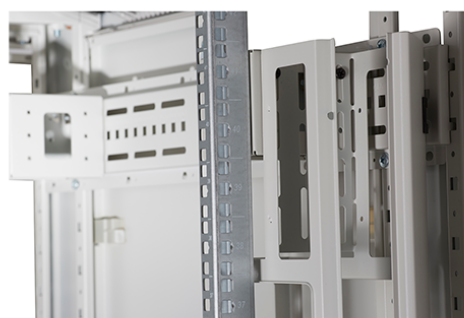

Steel rear door

High-density vertical cable management