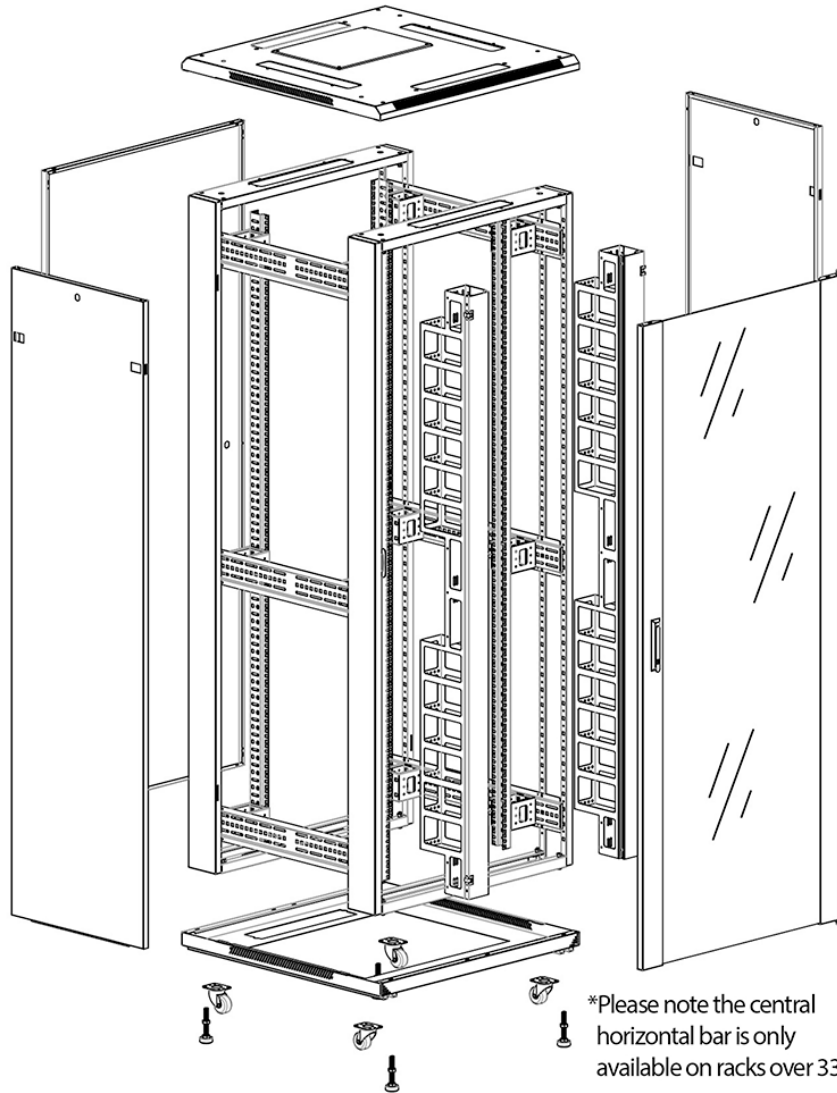

Environ CR800 29U Rack 800x1000mm Glass (F) Steel (R)
B/Panels F/Mgmt Grey White

Part Code: 542-29810-GSBF-GW

sales@excel-networking.com
excel-networking.com

Product drawings