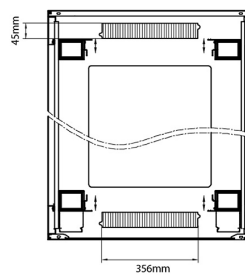

Product drawings

Front

Side

Rear

Roof

Base

Base Cut Out Dimensions

580 mm Wide
by
276 mm Deep (600 mm deep rack)
476 mm Deep (800 mm deep rack)
676 mm Deep (1000 mm deep rack)

Environ CR800 29U Rack 800x1000mm Glass (F) Steel (R) B/Panels F/Mgmt Grey White

Part Code: 542-29810-GSBF-GW

sales@excel-networking.com
excel-networking.com

Part Code Table

Part Code	Description
542-1588-GSBF-BK	Environ CR600 15U Rack 800x800 mm Glass (F) Steel (R) B/Panels Fr/Mgmt Black
542-2088-GSBF-BK	Environ CR800 20U Rack 800x800 mm Glass (F) Steel (R) B/Panels Fr/Mgmt Black
542-24810-GSBF-BK	Environ CR800 24U Rack 800x1000 mm Glass (F) Steel (R) B/Panels Fr/Mgmt Black
542-2486-GSBF-BK	Environ CR800 24U Rack 800x600mm Glass (F) Steel (R) B/Panels F/Mgmt Black
542-2486-GSBF-BK-FP	Environ CR800 24U Rack 800x600mm Glass (F) Steel (R) B/Panels F/Mgmt Black Flat Pack
542-2486-GSBF-GW	Environ CR800 24U Rack 800x600mm Glass (F) Steel (R) B/Panels F/Mgmt Grey White
542-2486-GSBF-GW-FP	Environ CR800 24U Rack 800x600mm Glass (F) Steel (R) B/Panels F/Mgmt Grey White Flat Pack
542-2488-GSBF-BK	Environ CR800 24U Rack 800x800mm Glass (F) Steel (R) B/Panels F/Mgmt Black
542-2488-GSBF-BK-FP	Environ CR800 24U Rack 800x800mm Glass (F) Steel (R) B/Panels F/Mgmt Black Flat Pack
542-2488-GSBF-GW	Environ CR800 24U Rack 800x800mm Glass (F) Steel (R) B/Panels F/Mgmt Grey White
542-2488-GSBF-GW-FP	Environ CR800 24U Rack 800x800mm Glass (F) Steel (R) B/Panels F/Mgmt Grey White Flat Pack
542-29810-GSBF-BK	Environ CR800 29U Rack 800x1000mm Glass (F) Steel (R) B/Panels F/Mgmt Black
542-29810-GSBF-BK-FP	Environ CR800 29U Rack 800x1000mm Glass (F) Steel (R) B/Panels F/Mgmt Black Flat Pack
542-29810-GSBF-GW	Environ CR800 29U Rack 800x1000mm Glass (F) Steel (R) B/Panels F/Mgmt Grey White