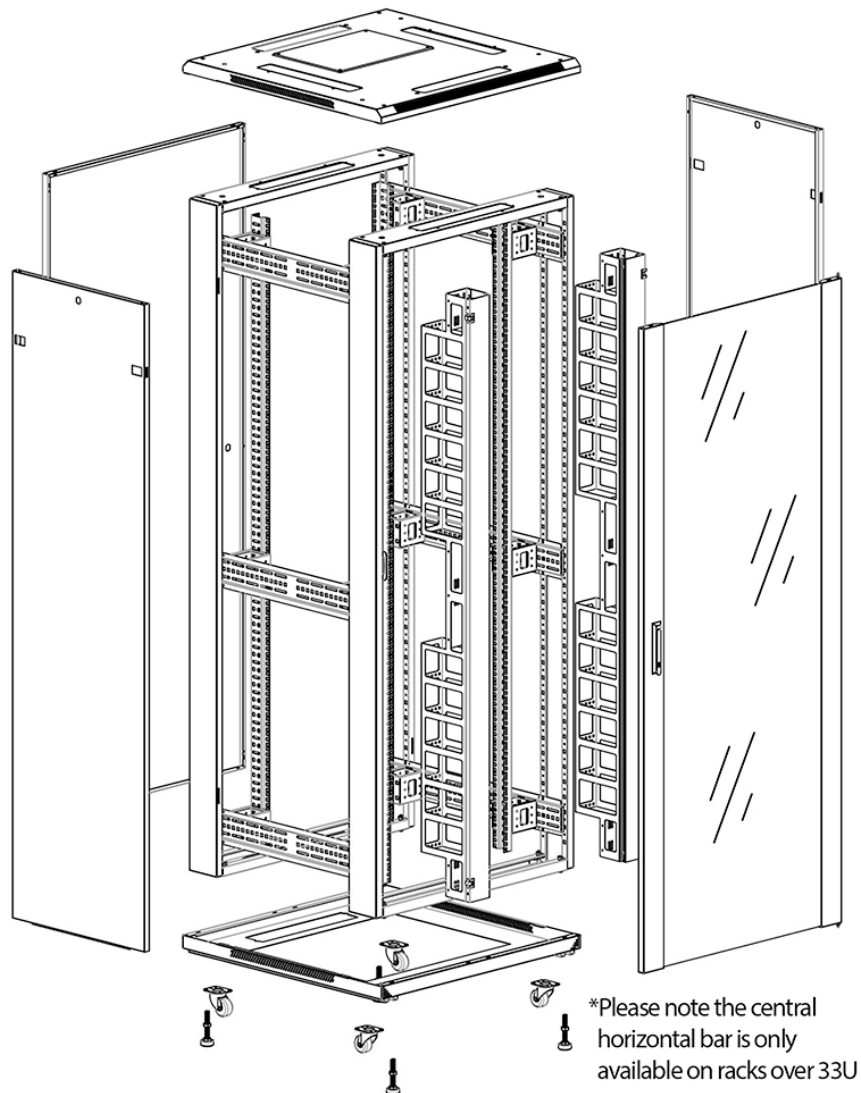

Environ CR800 29U Rack 800x1000mm Glass (F)
Steel (R) B/Panels F/Mgmt Grey White Flat Pack

Item Code: 542-29810-GSBF-GW-FP

excel
without compromise.

Product drawings