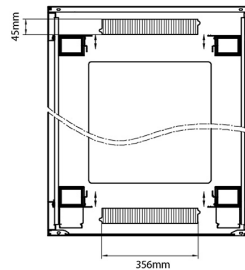

Standards

Standard	Detail
ANSI/EIA-310-E	Electronic Industries Association standard for horizontal spacing, vertical hole spacing, rack opening and front panel width
BS EN 60297-3-100:2009	Mechanical structures for electronic equipment. Dimensions of mechanical structures of the 482,6 mm (19 in) series. Basic dimensions of front panels, subracks, chassis, racks and cabinets
DIN 41494 Part 1 & 7	Panel Mounting Racks For Electronics Equipments; Racks And Panels, Dimensions; Dimensions of cabinets and suites of racks
RoHS-II/-III (2011/65/EU & 2015/863): 2023	Our products, demonstrate full adherence to the regulatory stipulations of the EU Directive 2011/65/EU (RoHS-II) and its corresponding delegated directive 2015/863 (RoHS-III).
WFD: 2023	Compliant to Waste Framework Directive
SCIP: 2023	Compliant - Does Not Contain Substances of Concern In articles as such or in complex objects (Products)
POPs (EU) No 2019/1021	EU Regulation for the restriction of Persistent Organic Pollutants.

excel
without compromise.

Product drawings

Environ CR800 29U Rack 800x1000mm Glass (F)
Steel (R) B/Panels F/Mgmt Grey White Flat Pack

Item Code: 542-29810-GSBF-GW-FP

Product drawings

Front

Side

Rear

Roof

Base

Base Cut Out Dimensions

- 580 mm Wide
- by
- 276 mm Deep (600 mm deep rack)
- 476 mm Deep (800 mm deep rack)
- 676 mm Deep (1000 mm deep rack)

Part Number Table

Part Number	Description
542-1588-GSBF-BK	Environ CR600 15U Rack 800x800 mm Glass (F) Steel (R) B/Panels Fr/Mgmt Black
542-2088-GSBF-BK	Environ CR800 20U Rack 800x800 mm Glass (F) Steel (R) B/Panels Fr/Mgmt Black