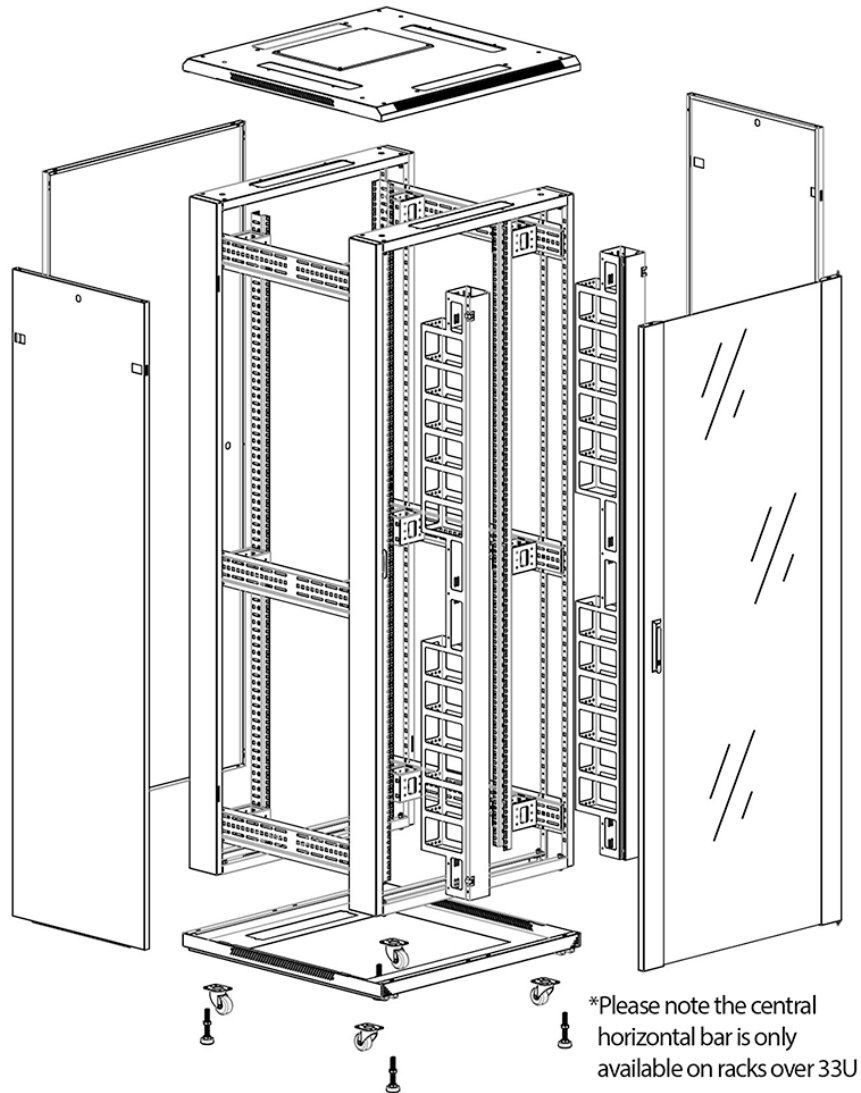

Environ CR800 Baie 29U 800x1000 mm Porte en Verre (A) Porte en Acier (F), Deux Panneaux, Avant/...

Référence du produit: 542-29810-GSBF-GW

excel
without compromise.

Dessins de produits