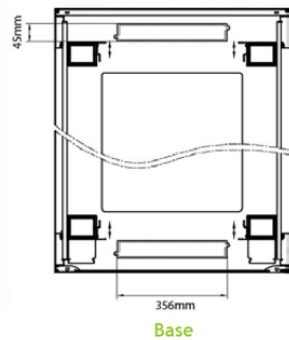

## Product drawings

Roof

Base

### Base Cut Out Dimensions

- 580 mm Wide by
- 276 mm Deep (600 mm deep rack)
- 476mm Deep (800 mm deep rack)
- 676 mm Deep (1000 mm deep rack)